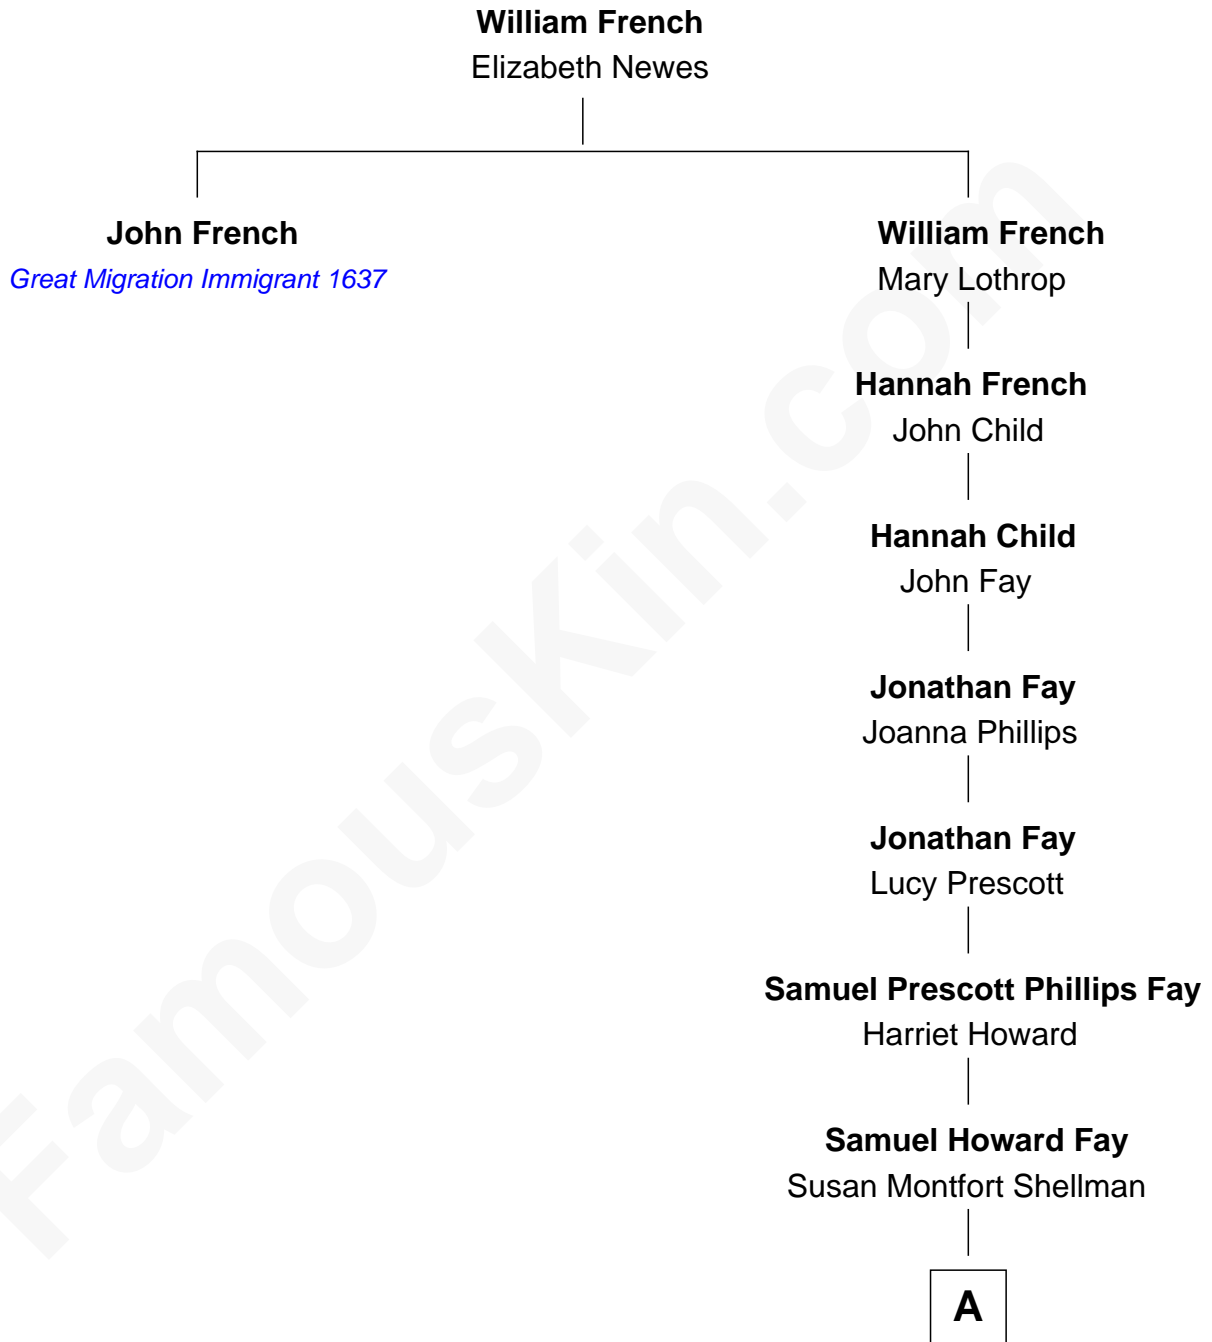

FamousKin.com Relationship Chart of

John French

(c1610 - 1645/6) Great Migration Immigrant 1637

9th great-granduncle of

Jonathan Bush

Co-founder and CEO of athenahealth

A

—
Harriet Eleanor Fay
Rev. James Smith Bush

—
Samuel Prescott Bush
Flora Sheldon

—
Prescott Sheldon Bush
Dorothy Wear Walker

—
Jonathan James Bush
Josephine Colwell Bradley

—
Jonathan Bush
Co-founder and CEO of athenahealth

FamousKin.com