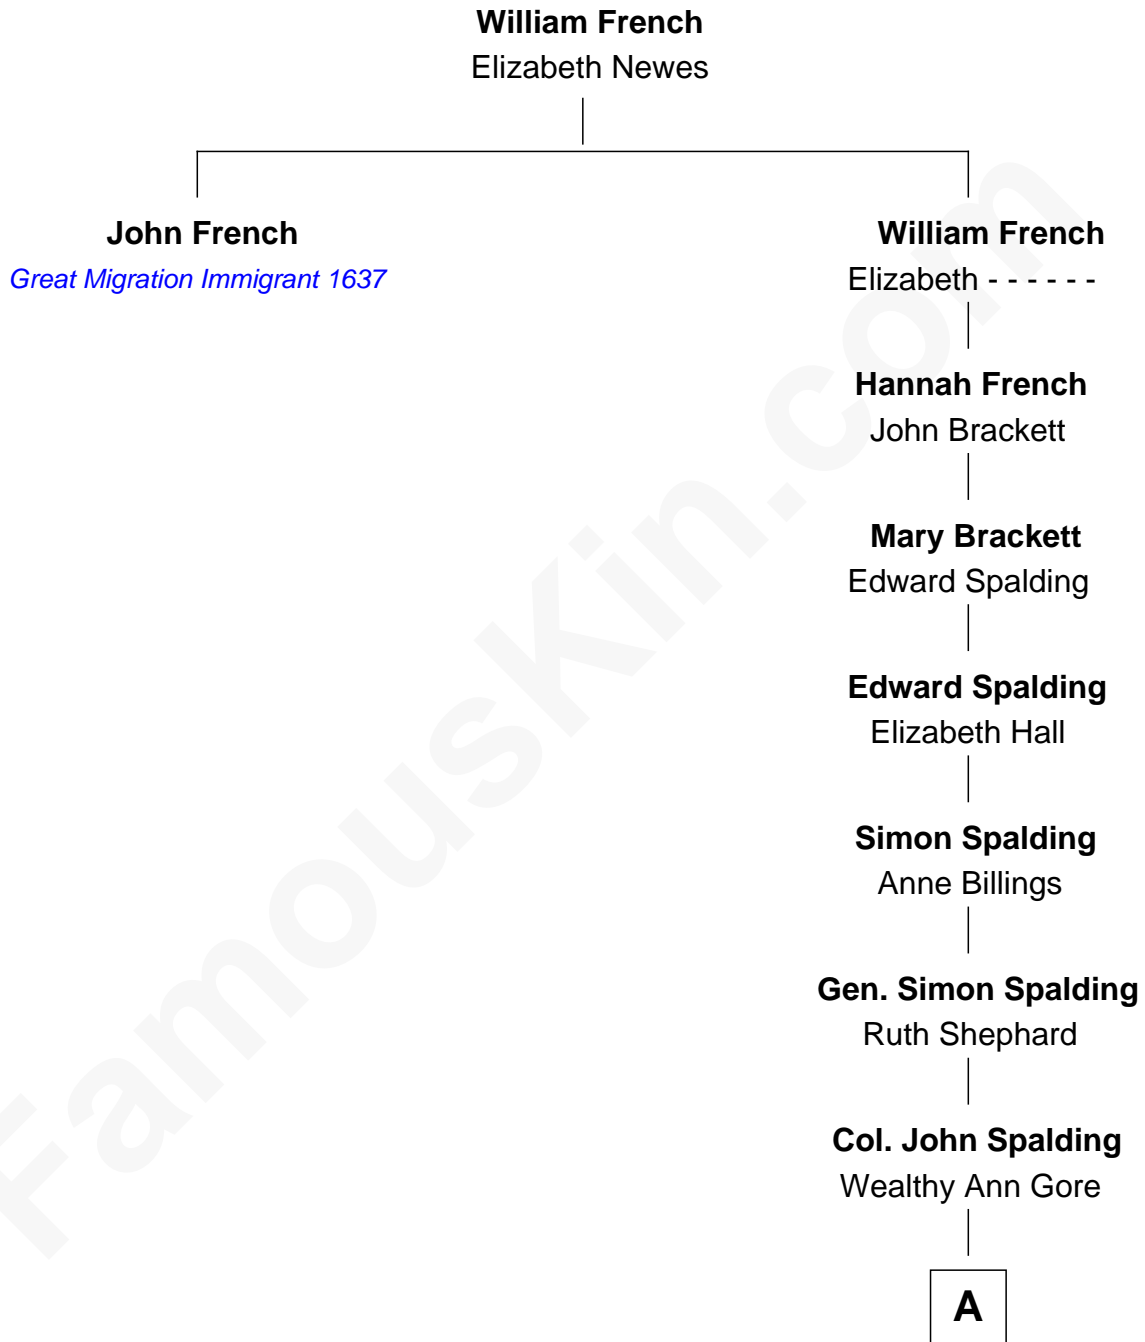

FamousKin.com Relationship Chart of

John French

(c1610 - 1645/6) Great Migration Immigrant 1637

7th great-granduncle of

Albert G. Spalding

Co-Founder of Spalding Sporting Goods Co.

A

|
Harry Spalding
Lemira Satterlee