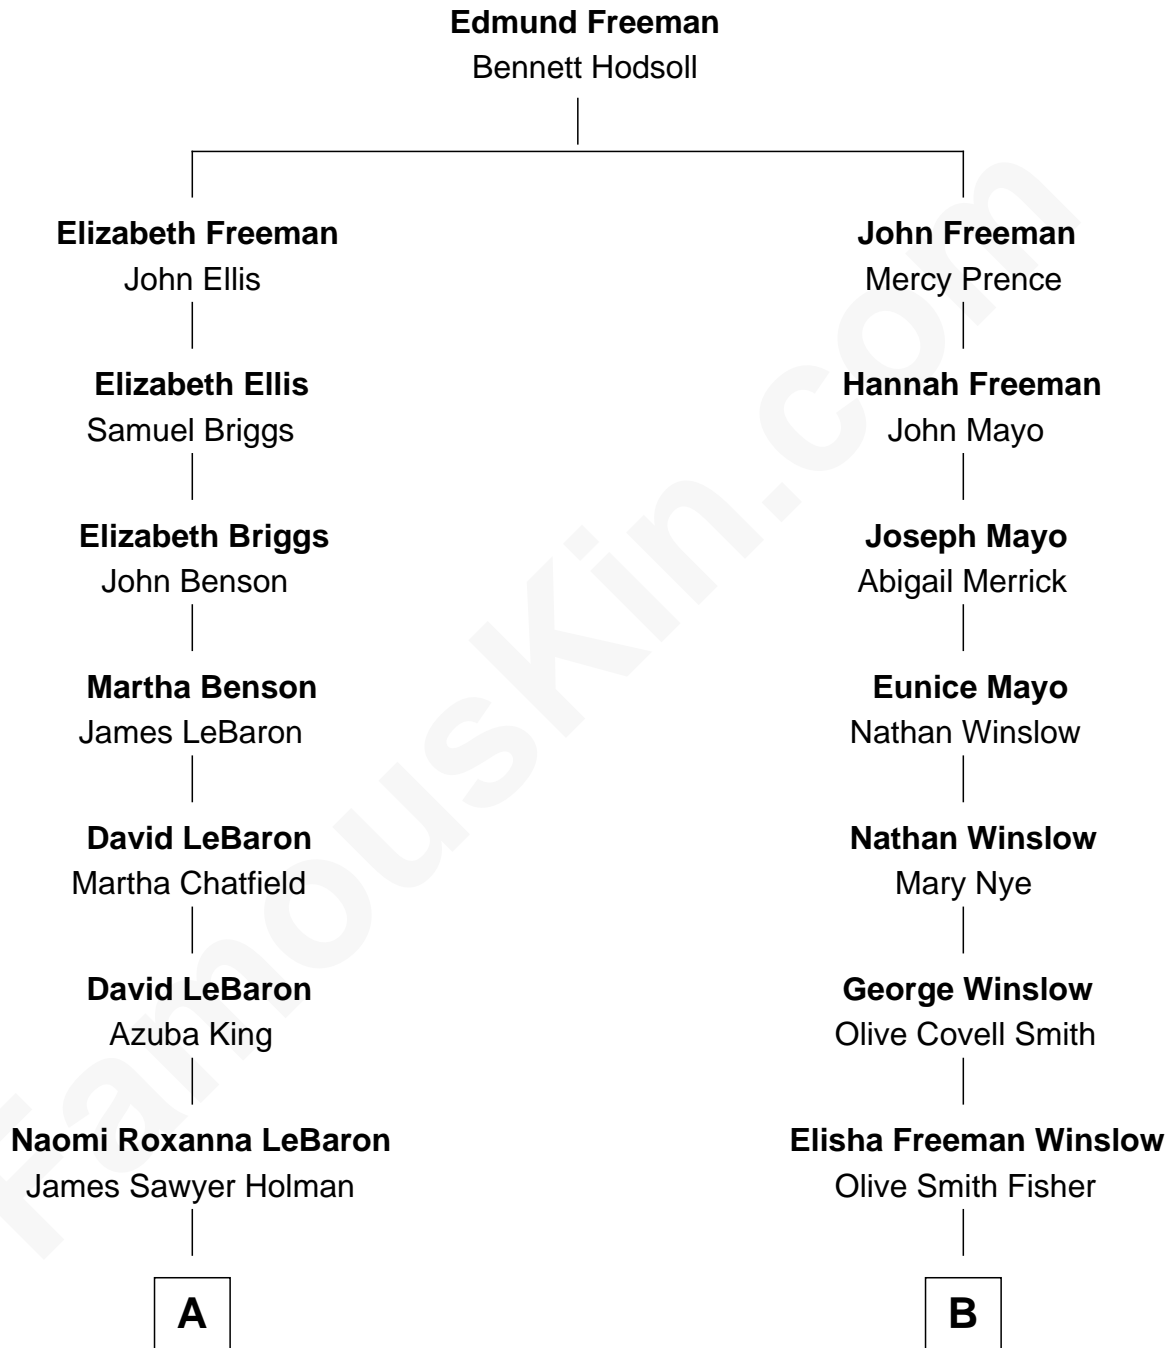

FamousKin.com

Relationship Chart of Elizabeth Smart

Founder of Elizabeth Smart Foundation

11th cousin 1 time removed of

Arthur Ochs Sulzberger Jr.
New York Times Publisher

A

Harriet Naomi Holman
Benjamin Franklin Johnson

Seth Jedidiah Johnson
Polly Elizabeth Richmond

Genevieve Johnson
Archibald Newel Pettit

Genevieve Pettit
Myron LeGrande Francom

Lois Ann Francom
Edward Sharp Smart

Elizabeth Smart
Child Safety Activist

B

Caroline Morse Winslow
Theodore Grant