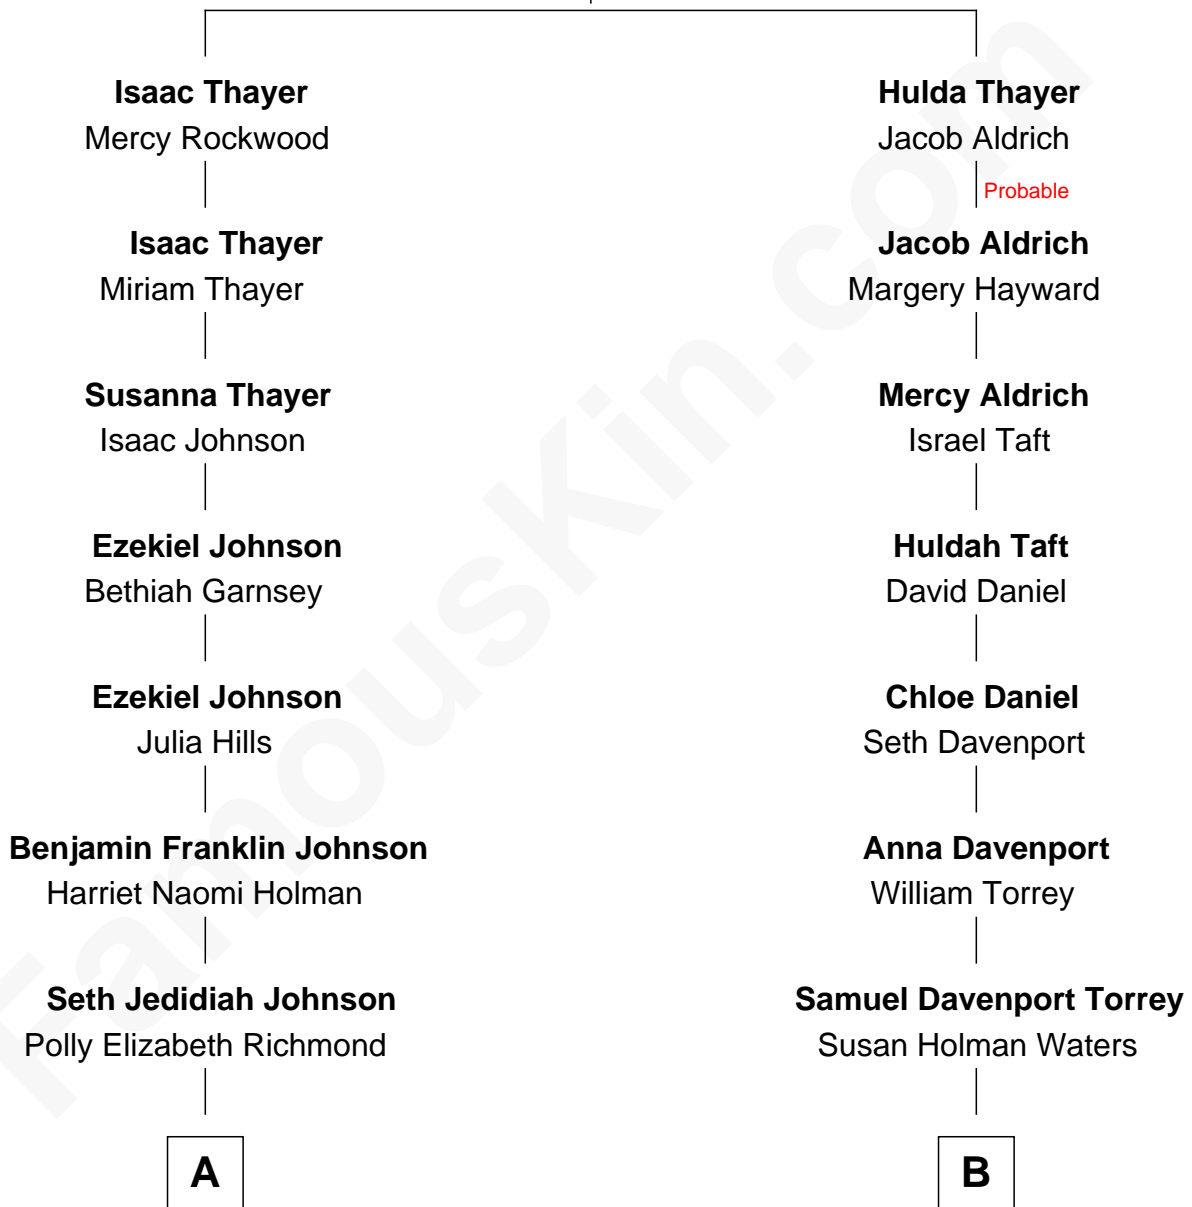

FamousKin.com

Relationship Chart of Elizabeth Smart

Founder of Elizabeth Smart Foundation

8th cousin 2 times removed of

William Howard Taft

27th U.S. President

Ferdinando Thayer

Huldah Hayward

FamousKin.com