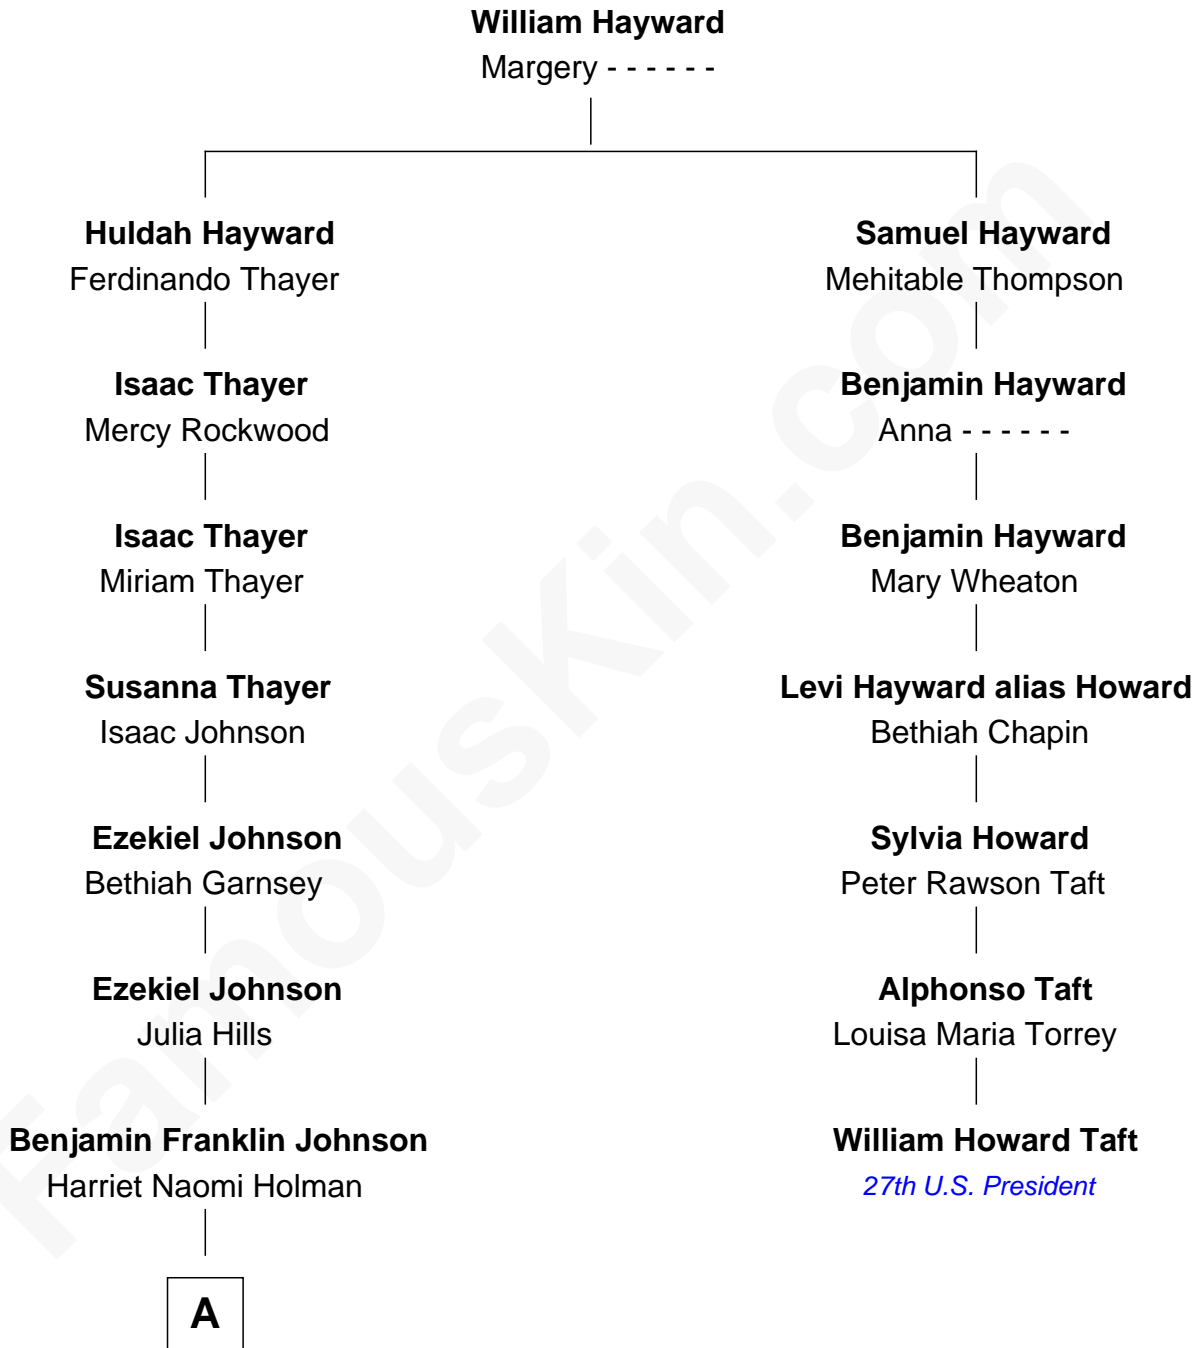

FamousKin.com

Relationship Chart of Elizabeth Smart

Founder of Elizabeth Smart Foundation

6th cousin 5 times removed of

William Howard Taft

27th U.S. President

A

—
Seth Jedidiah Johnson
Polly Elizabeth Richmond

—
Genevieve Johnson
Archibald Newel Pettit

—
Genevieve Pettit
Myron LeGrande Francom

—
Lois Ann Francom
Edward Sharp Smart

—
Elizabeth Smart
Child Safety Activist