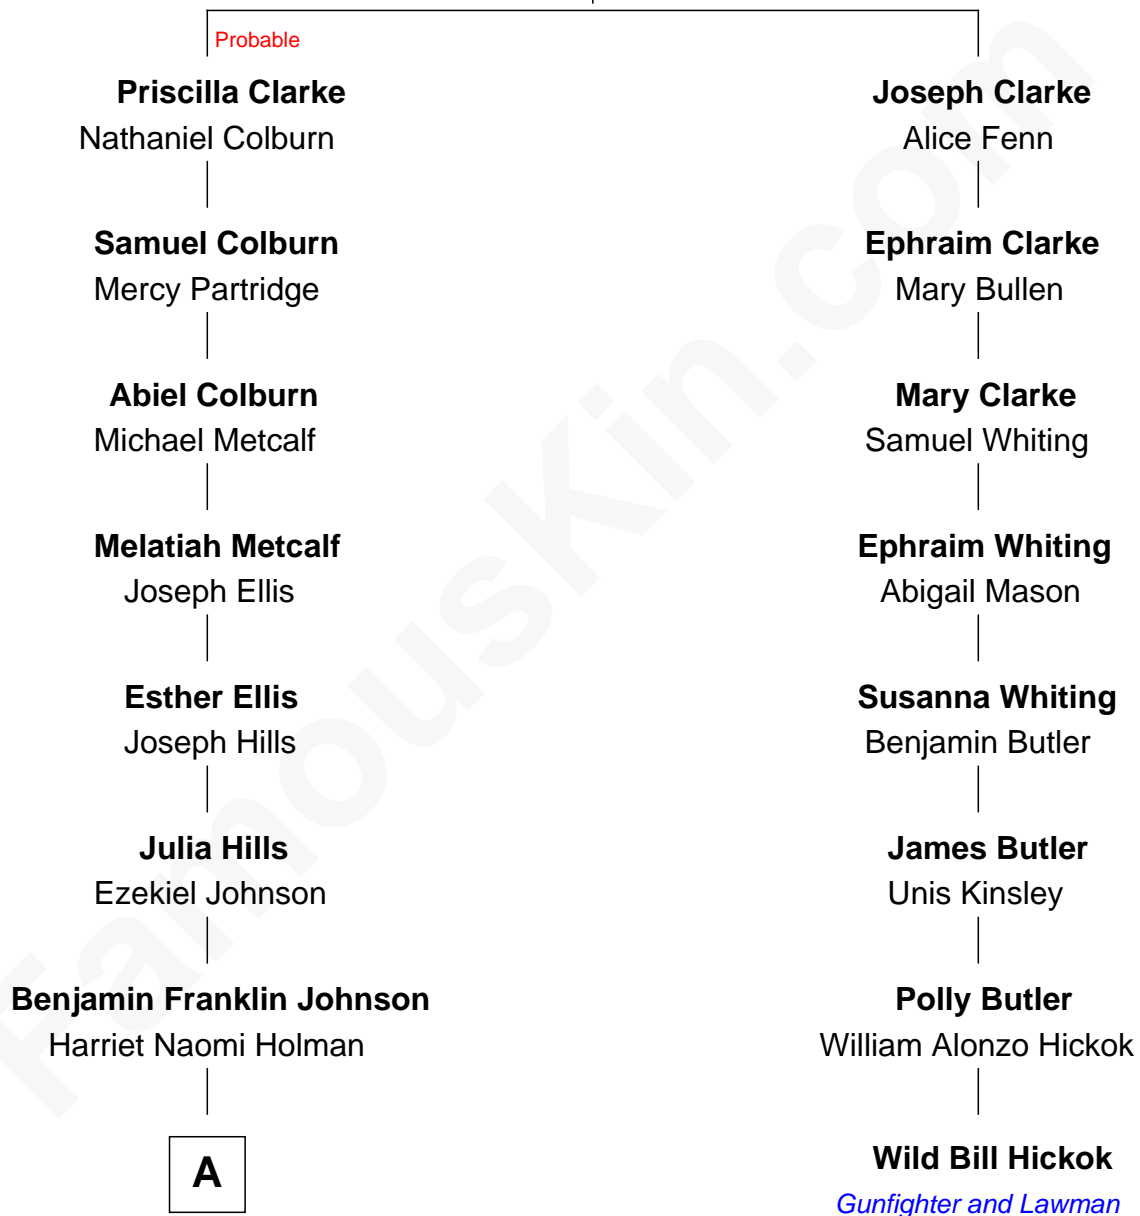

FamousKin.com Relationship Chart of

Elizabeth Smart

Founder of Elizabeth Smart Foundation

7th cousin 4 times removed of

Wild Bill Hickok

Gunfighter and Lawman

Thomas Clarke

Mary Canne

A

—
Seth Jedidiah Johnson
Polly Elizabeth Richmond

—
Genevieve Johnson
Archibald Newel Pettit

—
Genevieve Pettit
Myron LeGrande Francom

—
Lois Ann Francom
Edward Sharp Smart

—
Elizabeth Smart
Child Safety Activist