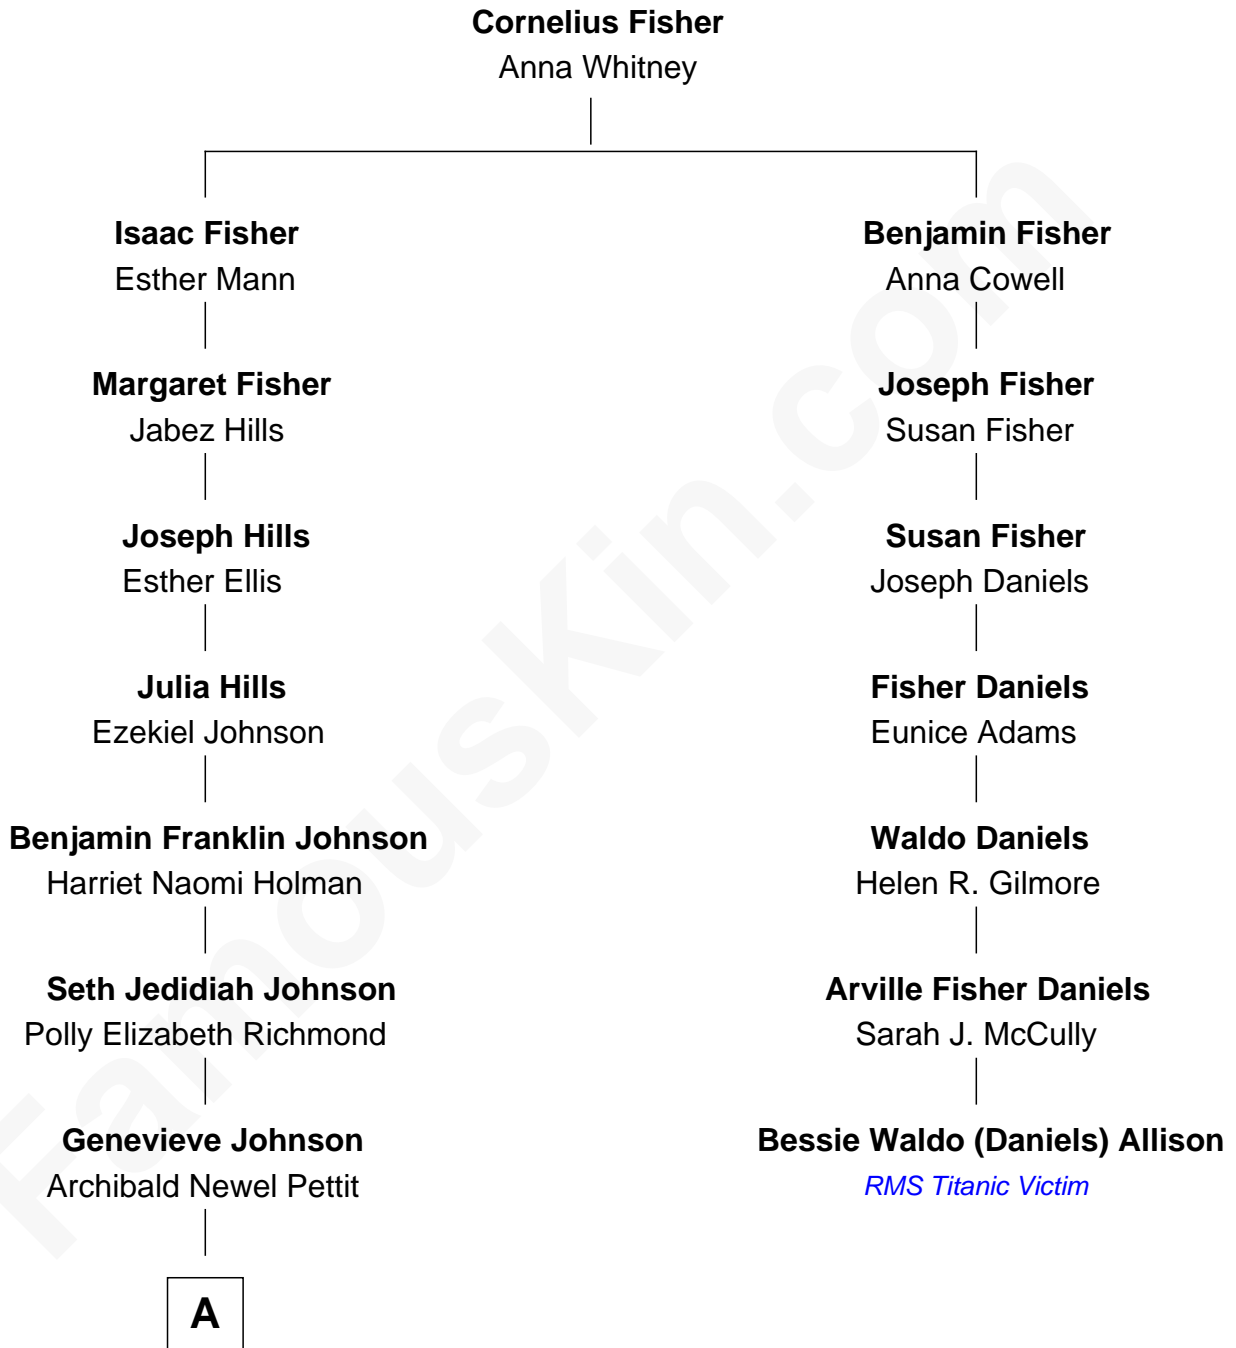

FamousKin.com

Relationship Chart of Elizabeth Smart

Founder of Elizabeth Smart Foundation

6th cousin 3 times removed of

Bessie Waldo (Daniels) Allison
RMS Titanic Victim

A

Genevieve Pettit
Myron LeGrande Francom

Lois Ann Francom
Edward Sharp Smart

Elizabeth Smart
Child Safety Activist

FamousKin.com