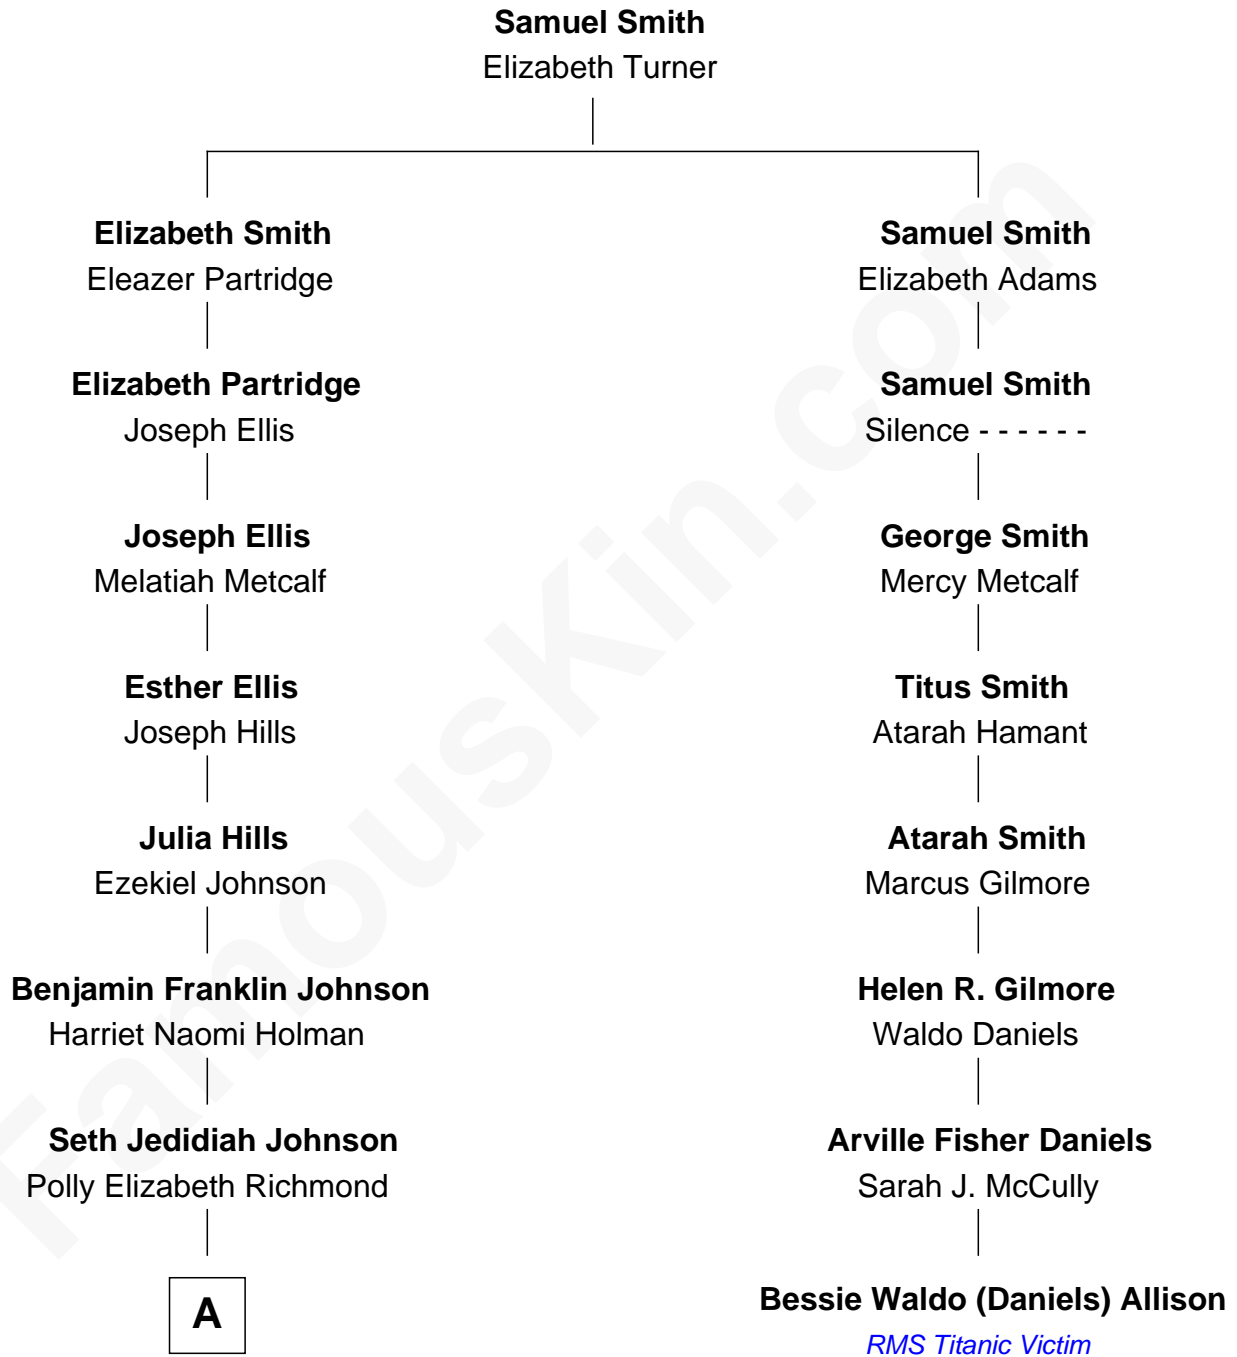

FamousKin.com

Relationship Chart of Elizabeth Smart

Founder of Elizabeth Smart Foundation

7th cousin 3 times removed of

Bessie Waldo (Daniels) Allison

RMS Titanic Victim

A

—
Genevieve Johnson
Archibald Newel Pettit

—
Genevieve Pettit
Myron LeGrande Francom

—
Lois Ann Francom
Edward Sharp Smart

—
Elizabeth Smart
Child Safety Activist

FamousKin.com