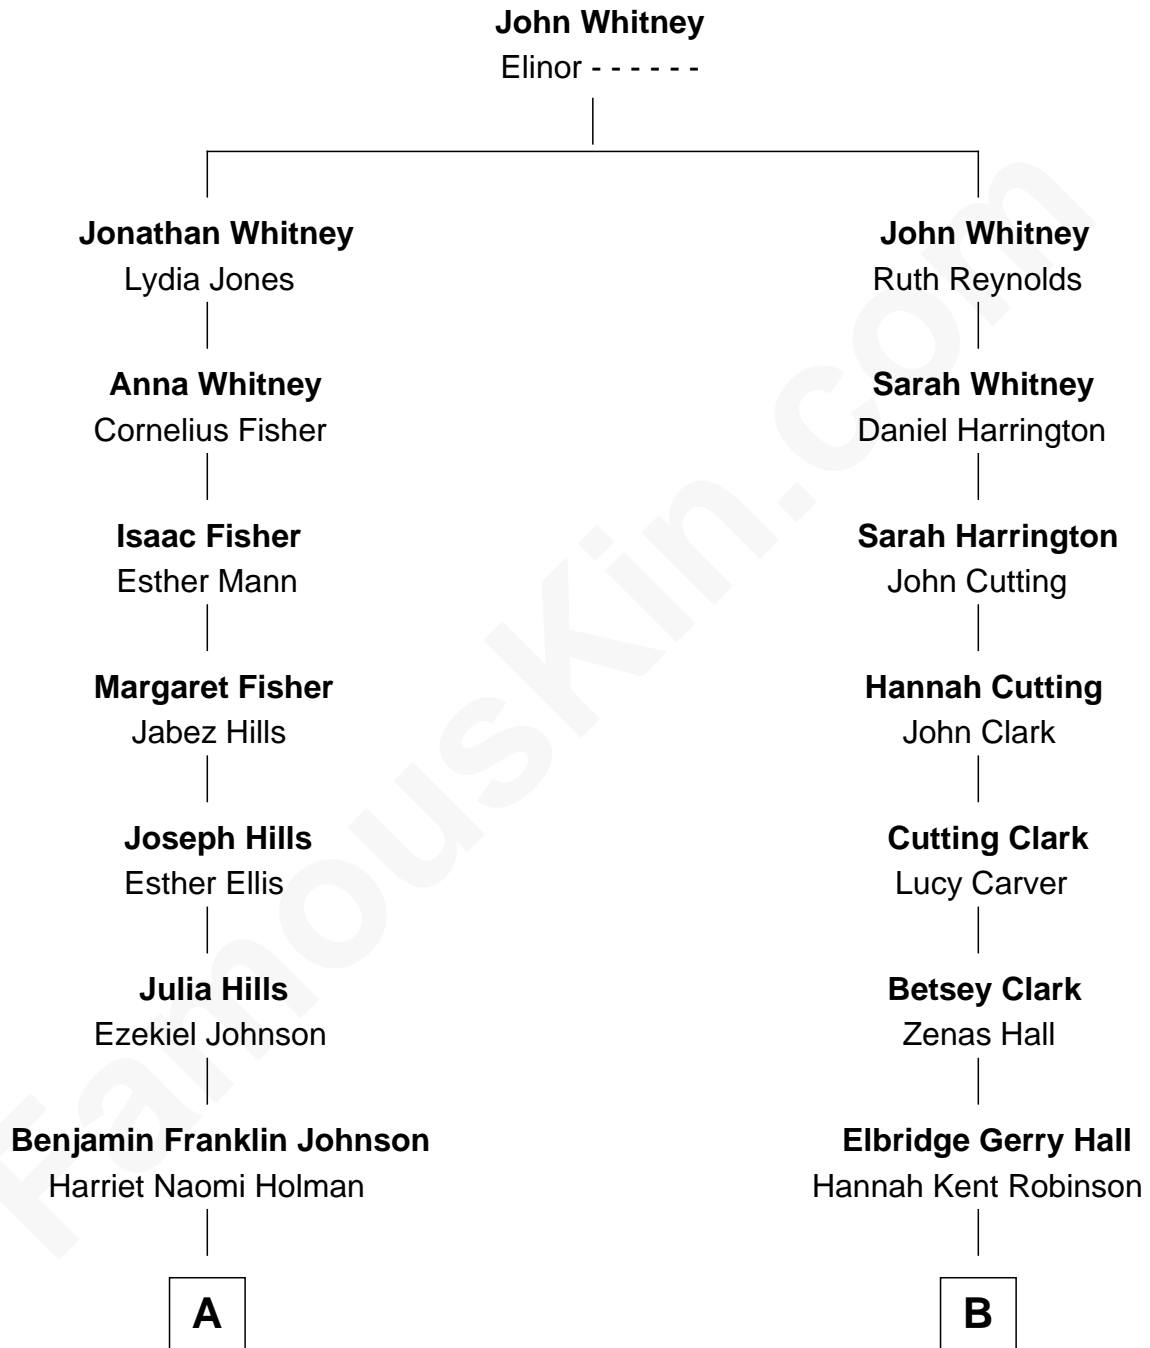

FamousKin.com

Relationship Chart of Elizabeth Smart

Founder of Elizabeth Smart Foundation

10th cousin 1 time removed of

Raquel Welch
Movie Actress

A

Seth Jedidiah Johnson
Polly Elizabeth Richmond

Genevieve Johnson
Archibald Newel Pettit

Genevieve Pettit
Myron LeGrande Francom

Lois Ann Francom
Edward Sharp Smart

Elizabeth Smart
Child Safety Activist

B

Justin Smith Hall
Sarah Mehitable Stanford

Emery Stanford Hall
Clara Louise Adams

Josephine Sarah Hall
Armando Carlos Tejada