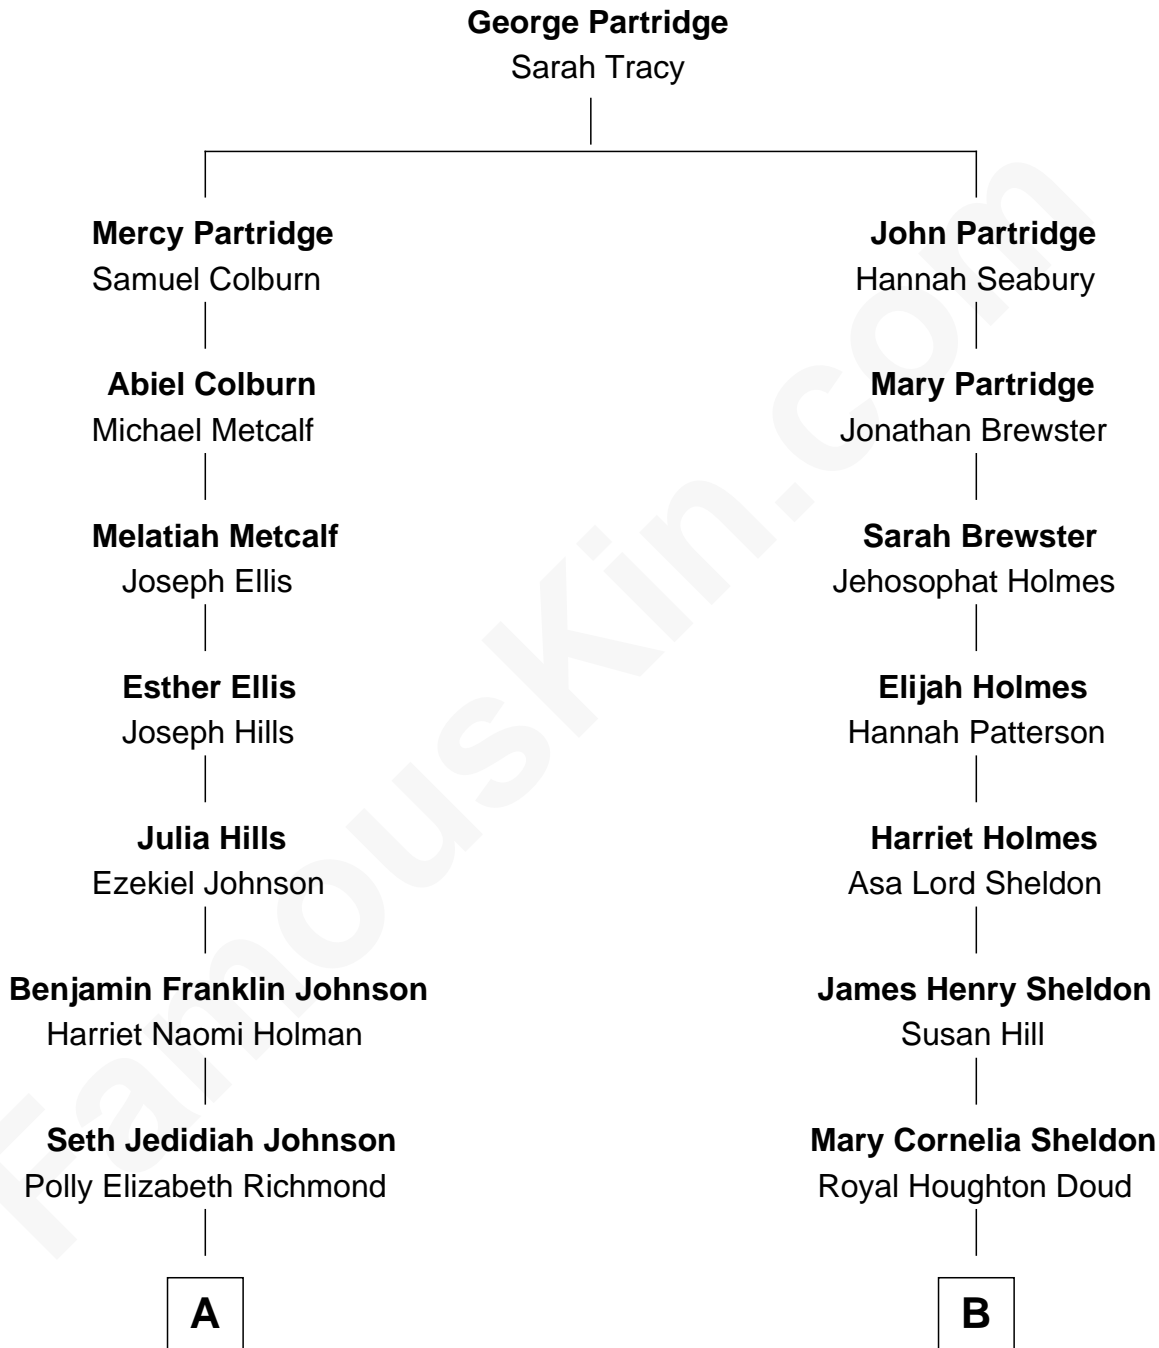

# FamousKin.com

## Relationship Chart of Elizabeth Smart

Founder of Elizabeth Smart Foundation

8th cousin 2 times removed of

**Mamie (Doud) Eisenhower**

First Lady of President Dwight Eisenhower

**A**

**Genevieve Johnson**  
Archibald Newel Pettit

**Genevieve Pettit**  
Myron LeGrande Francom

**Lois Ann Francom**  
Edward Sharp Smart

**Elizabeth Smart**  
*Child Safety Activist*

**B**

**John Sheldon Doud**  
Elivera Mathilda Carlson

**Mamie (Doud) Eisenhower**  
*First Lady of Dwight Eisenhower*