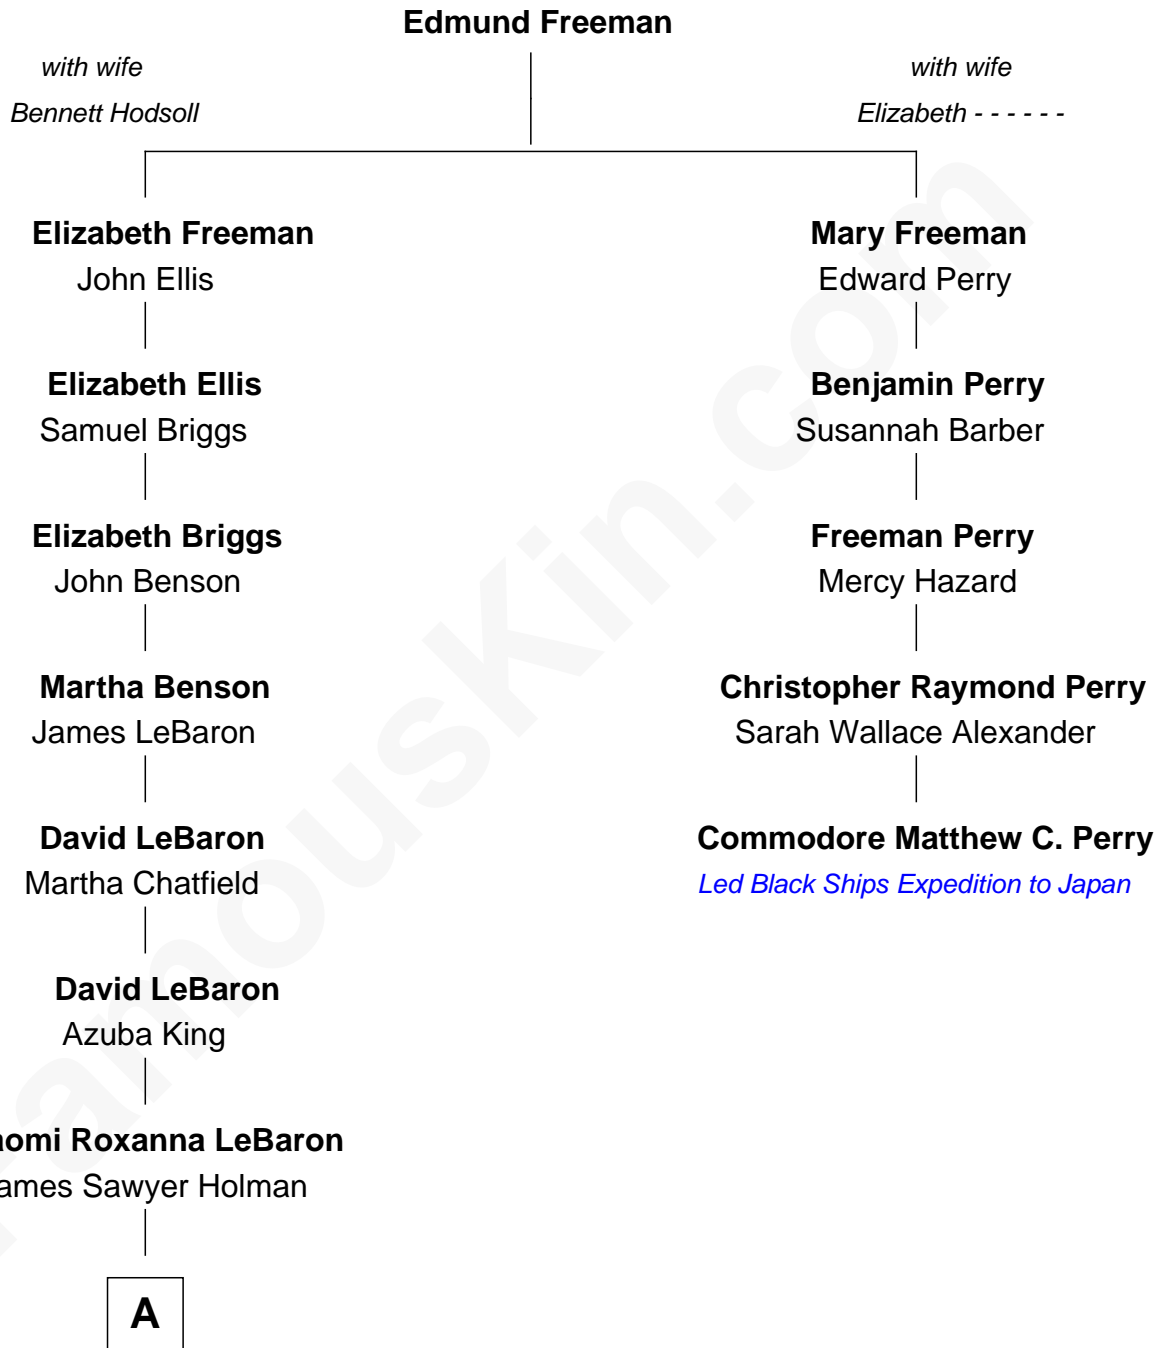

FamousKin.com

Relationship Chart of Elizabeth Smart

Founder of Elizabeth Smart Foundation

4th cousin 8 times removed of

Commodore Matthew C. Perry

Led Black Ships Expedition to Japan

A

—
Harriet Naomi Holman
Benjamin Franklin Johnson

—
Seth Jedidiah Johnson
Polly Elizabeth Richmond

—
Genevieve Johnson
Archibald Newel Pettit

—
Genevieve Pettit
Myron LeGrande Francom

—
Lois Ann Francom
Edward Sharp Smart

—
Elizabeth Smart
Child Safety Activist