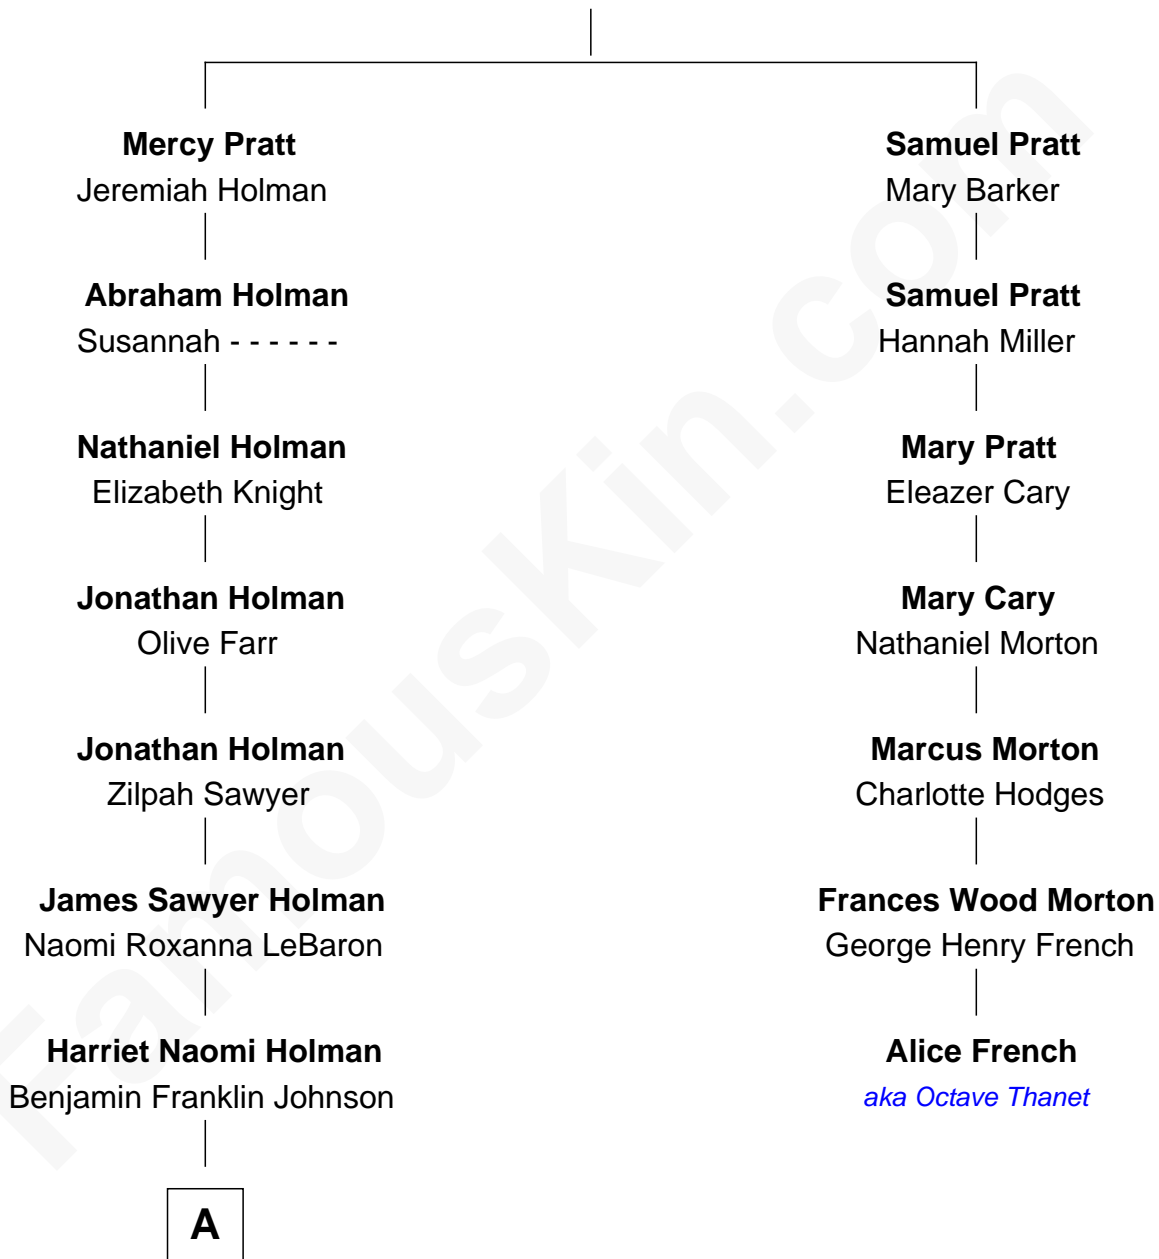

FamousKin.com

Relationship Chart of Elizabeth Smart

Founder of Elizabeth Smart Foundation

6th cousin 5 times removed of

Alice French

(aka Octave Thanet) Novelist and Short Story Writer

Phineas Pratt

Mary Priest

A

—
Seth Jedidiah Johnson
Polly Elizabeth Richmond

—
Genevieve Johnson
Archibald Newel Pettit

—
Genevieve Pettit
Myron LeGrande Francom

—
Lois Ann Francom
Edward Sharp Smart

—
Elizabeth Smart
Child Safety Activist