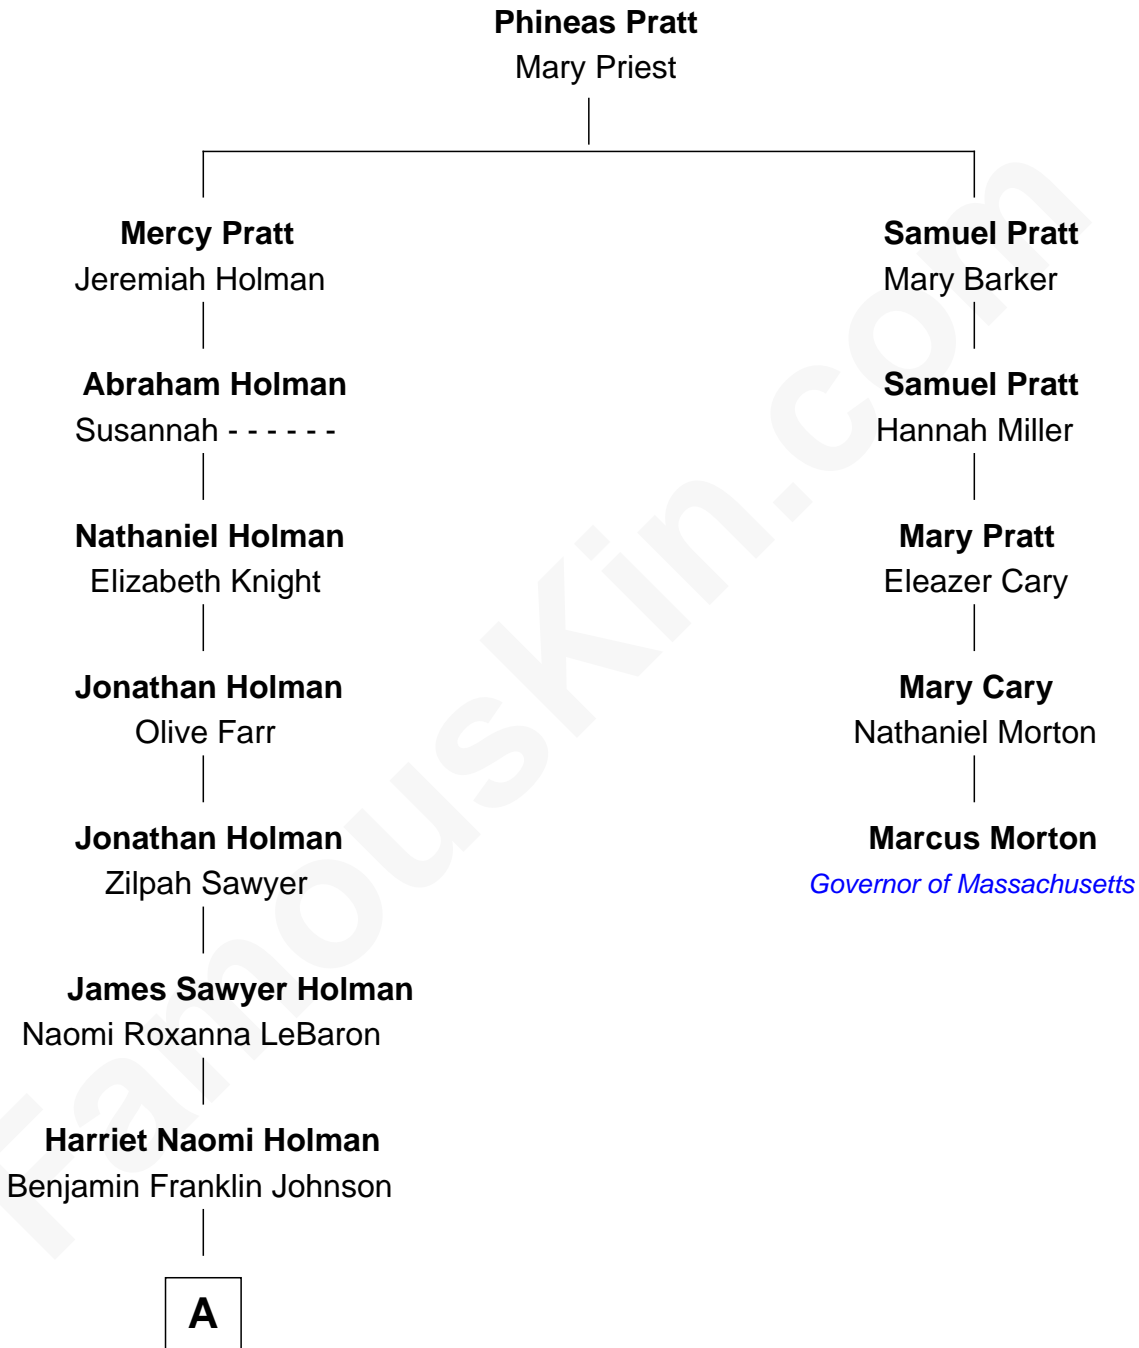

FamousKin.com

Relationship Chart of Elizabeth Smart

Founder of Elizabeth Smart Foundation

4th cousin 7 times removed of

Marcus Morton

16th and 18th Governor of Massachusetts

A

—
Seth Jedidiah Johnson
Polly Elizabeth Richmond

—
Genevieve Johnson
Archibald Newel Pettit

—
Genevieve Pettit
Myron LeGrande Francom

—
Lois Ann Francom
Edward Sharp Smart

—
Elizabeth Smart
Child Safety Activist