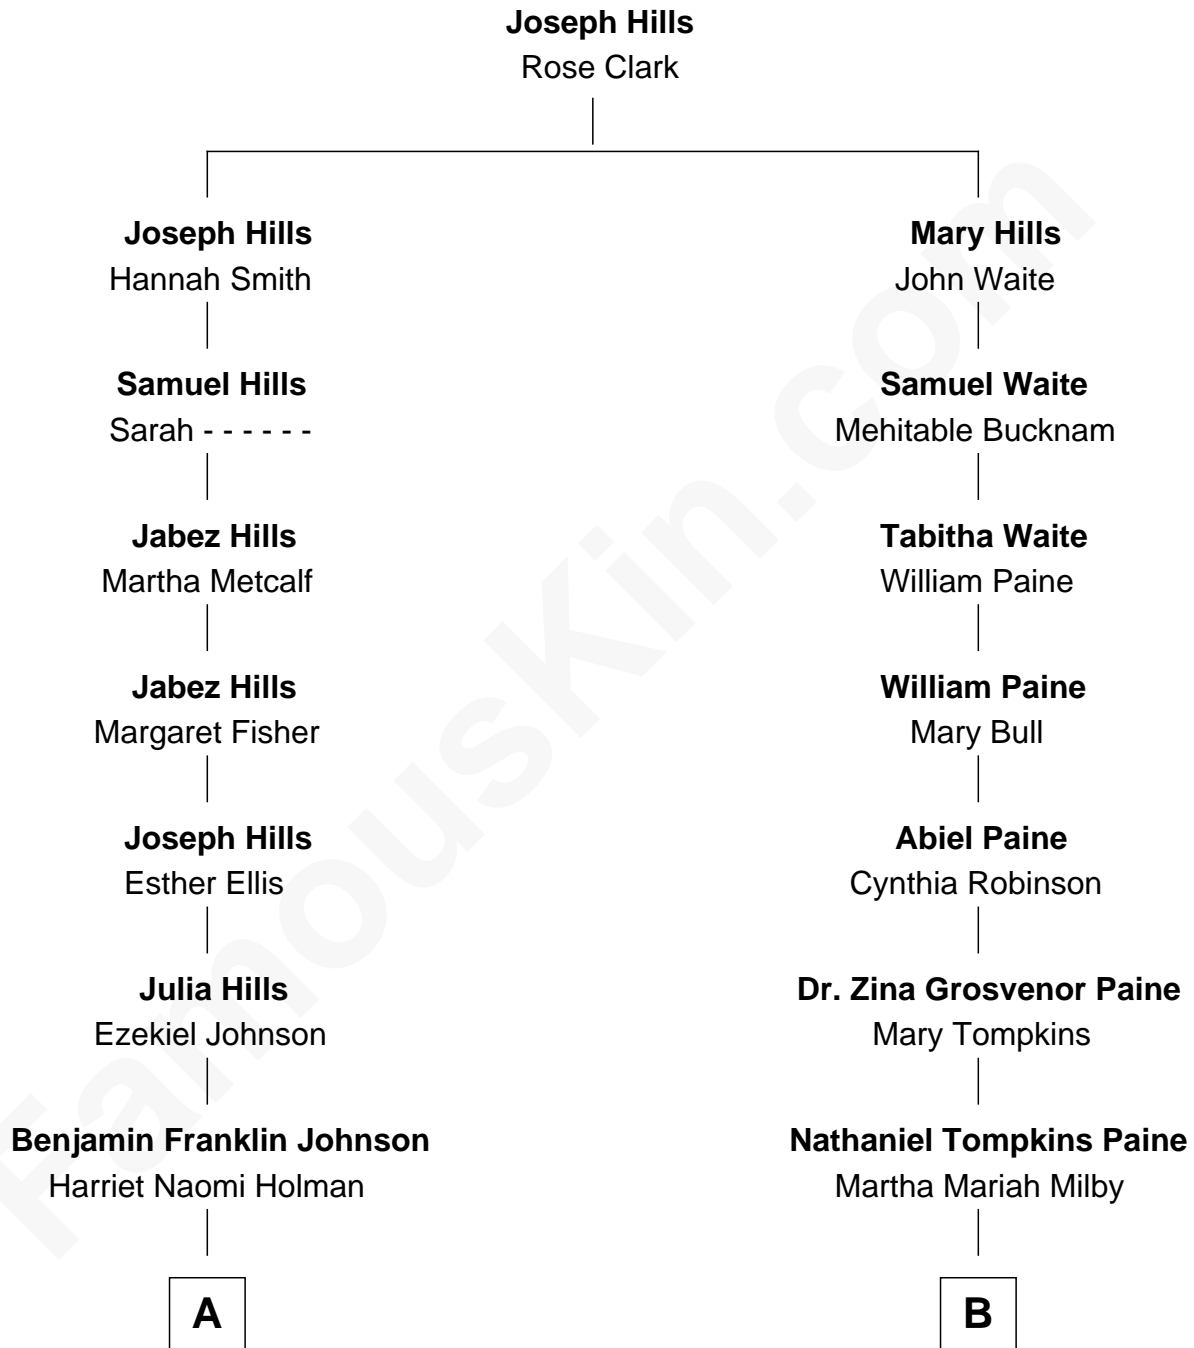

FamousKin.com

Relationship Chart of Elizabeth Smart

Founder of Elizabeth Smart Foundation

8th cousin 3 times removed of

Charles M. Dale

66th Governor of New Hampshire

A

Seth Jedidiah Johnson
Polly Elizabeth Richmond

Genevieve Johnson
Archibald Newel Pettit

Genevieve Pettit
Myron LeGrande Francom

Lois Ann Francom
Edward Sharp Smart

Elizabeth Smart
Child Safety Activist

B

Maud Paine
Fred Vernon Dale

Charles M. Dale
66th Governor of New Hampshire