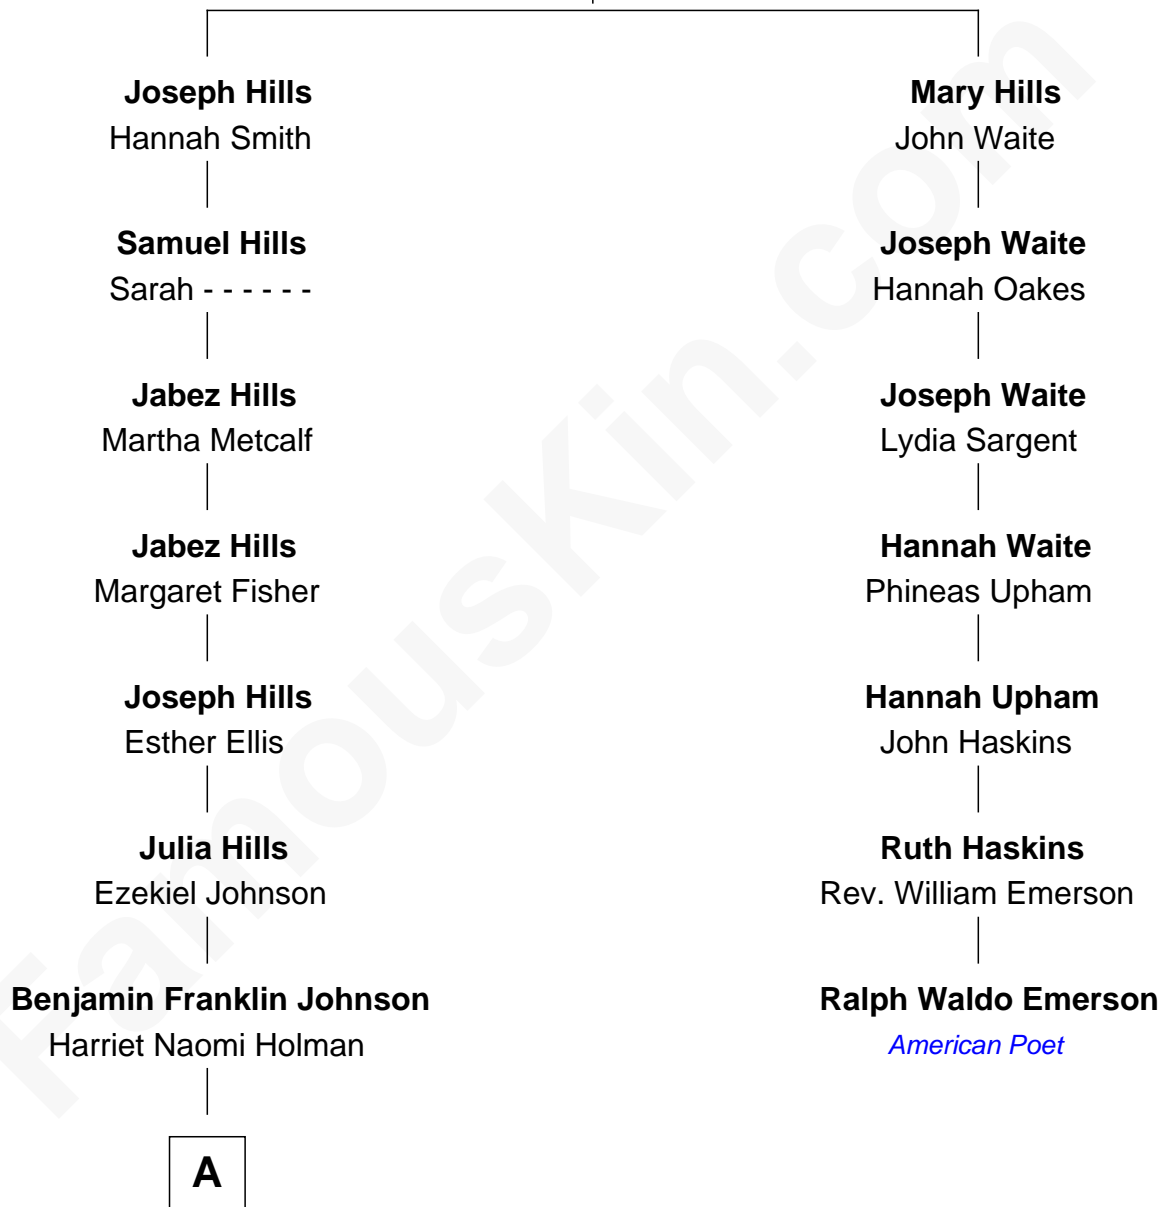

## Relationship Chart of Elizabeth Smart

Founder of Elizabeth Smart Foundation

6th cousin 5 times removed of

**Ralph Waldo Emerson**

American Poet

**Joseph Hills**

Rose Clark

**A**

—  
**Seth Jedidiah Johnson**  
Polly Elizabeth Richmond

—  
**Genevieve Johnson**  
Archibald Newel Pettit

—  
**Genevieve Pettit**  
Myron LeGrande Francom

—  
**Lois Ann Francom**  
Edward Sharp Smart