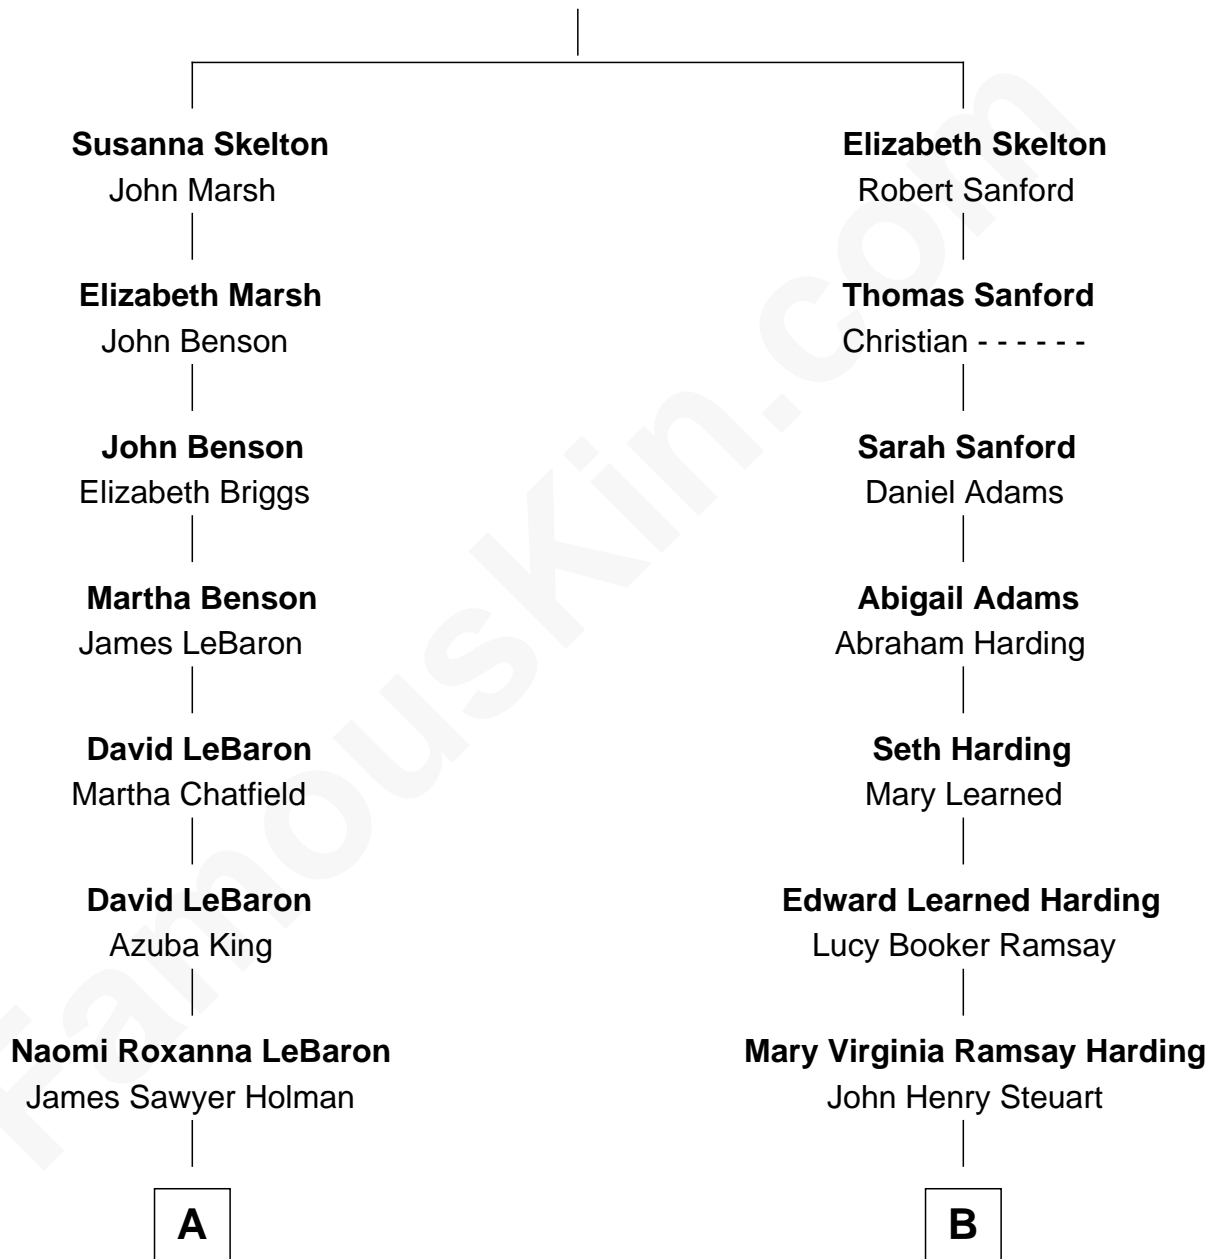

FamousKin.com

Relationship Chart of Elizabeth Smart

Founder of Elizabeth Smart Foundation

9th cousin 3 times removed of

King Leka I

King of the Albanians

Rev. Samuel Skelton

Susanna Travis

A

Harriet Naomi Holman
Benjamin Franklin Johnson

Seth Jedidiah Johnson
Polly Elizabeth Richmond

Genevieve Johnson
Archibald Newel Pettit

Genevieve Pettit
Myron LeGrande Francom

Lois Ann Francom
Edward Sharp Smart

Elizabeth Smart
Child Safety Activist

B

Gladys Virginia Steuart
Gyula Apponyi de Nagy Appony

Géraldine Apponyi de Nagy Appony
Zog I, King of Albania

King Leka I
King of the Albanians