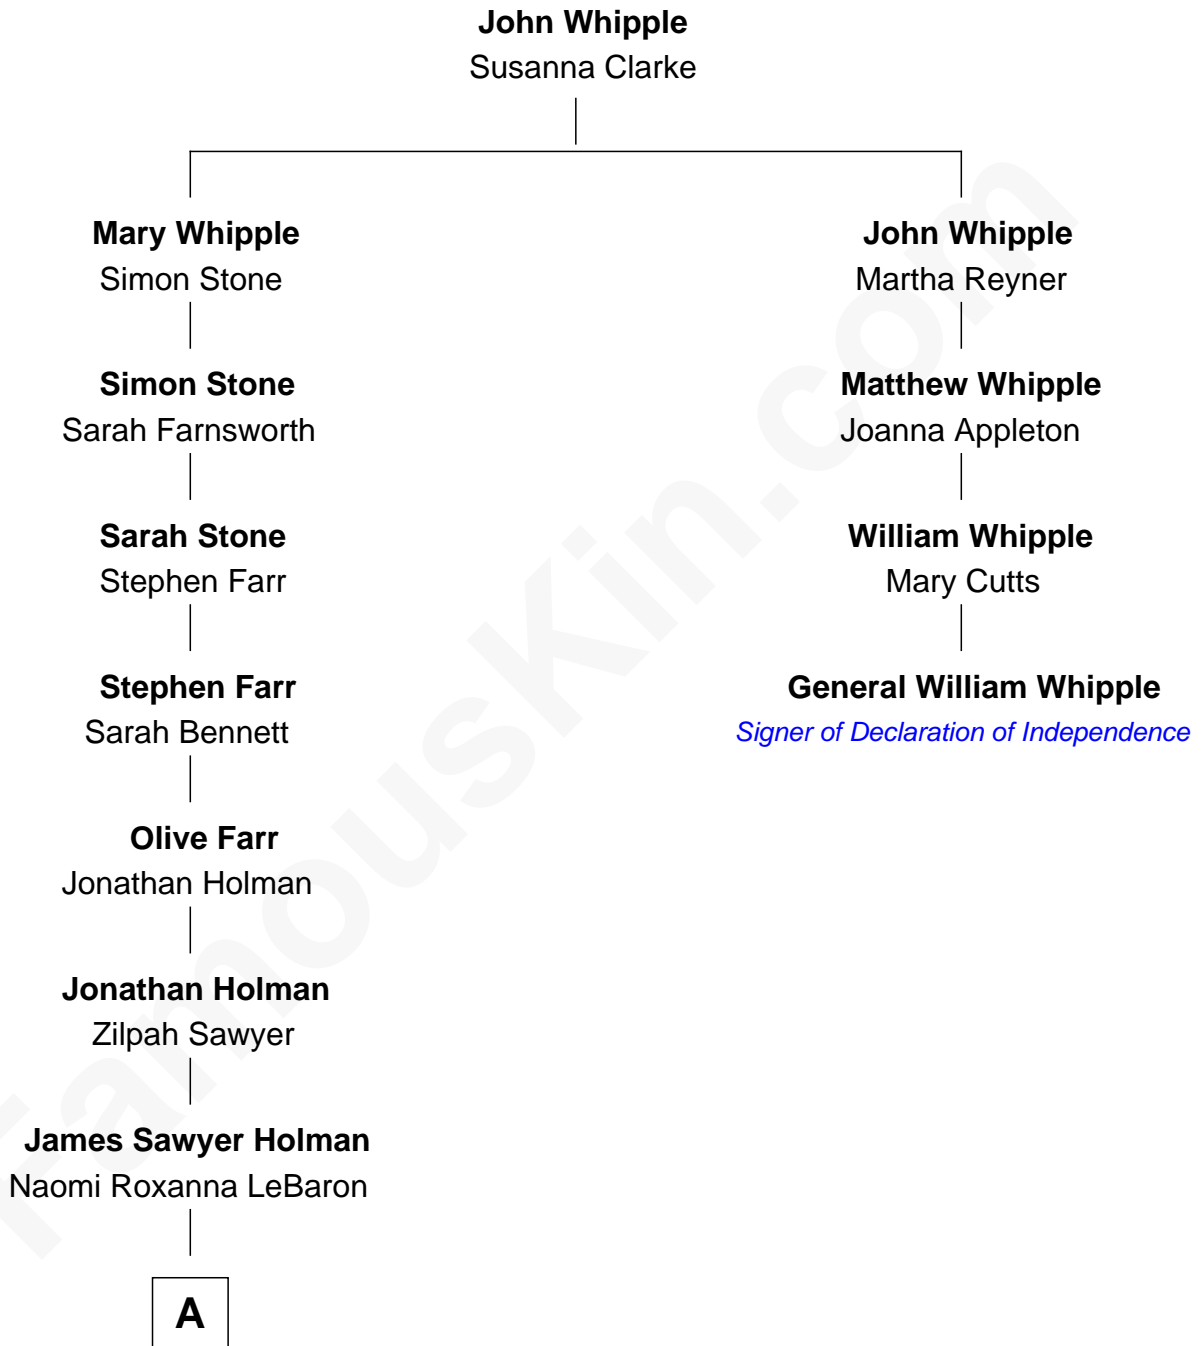

FamousKin.com

Relationship Chart of Elizabeth Smart

Founder of Elizabeth Smart Foundation

3rd cousin 9 times removed of

General William Whipple

Signer of the Declaration of Independence

A

—
Harriet Naomi Holman
Benjamin Franklin Johnson

—
Seth Jedidiah Johnson
Polly Elizabeth Richmond

—
Genevieve Johnson
Archibald Newel Pettit

—
Genevieve Pettit
Myron LeGrande Francom

—
Lois Ann Francom
Edward Sharp Smart

—
Elizabeth Smart
Child Safety Activist