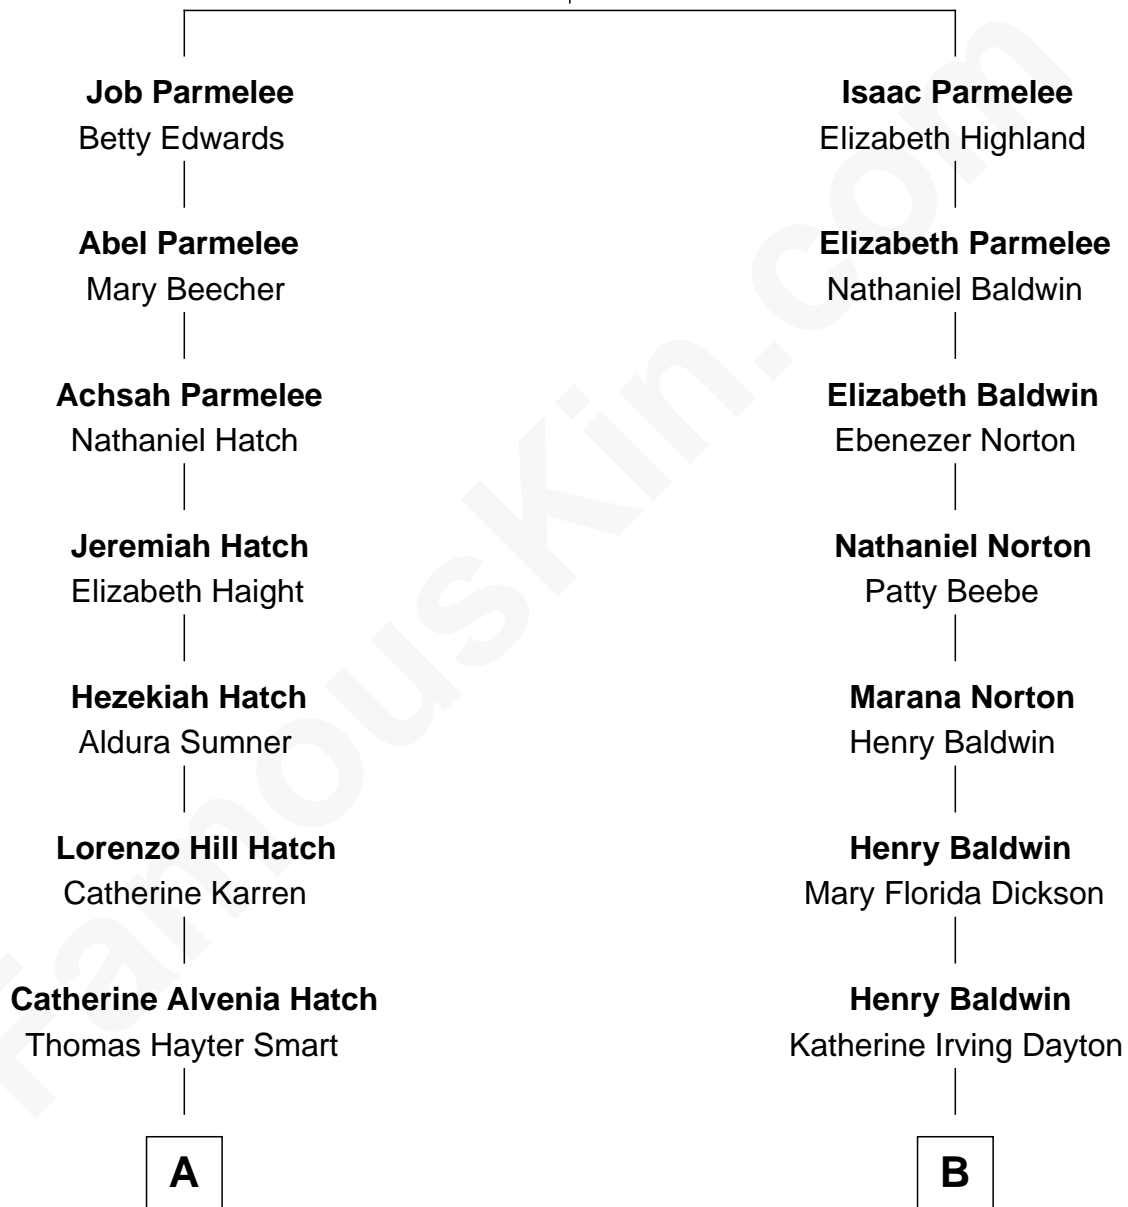

# FamousKin.com Relationship Chart of

**Elizabeth Smart**

*Founder of Elizabeth Smart Foundation*

10th cousin of

**Christopher Reeve**

*Movie Actor*

**John Parmelee**

Hannah - - - - -

**A**

**Junius Hatch Smart**

Avon Rich

**Dr. Charles Rich Smart**

Dorotha Jeanne Sharp

**Edward Sharp Smart**

Lois Ann Francom

**Elizabeth Smart**

*Child Safety Activist*

**B**

**Margaretta Willis Baldwin**

Augustus Henry Reeve

**Richard Henry Reeve**

Anne Conrad D'Olier

**Franklin D'Olier Reeve**

Barbara Pitney Lamb