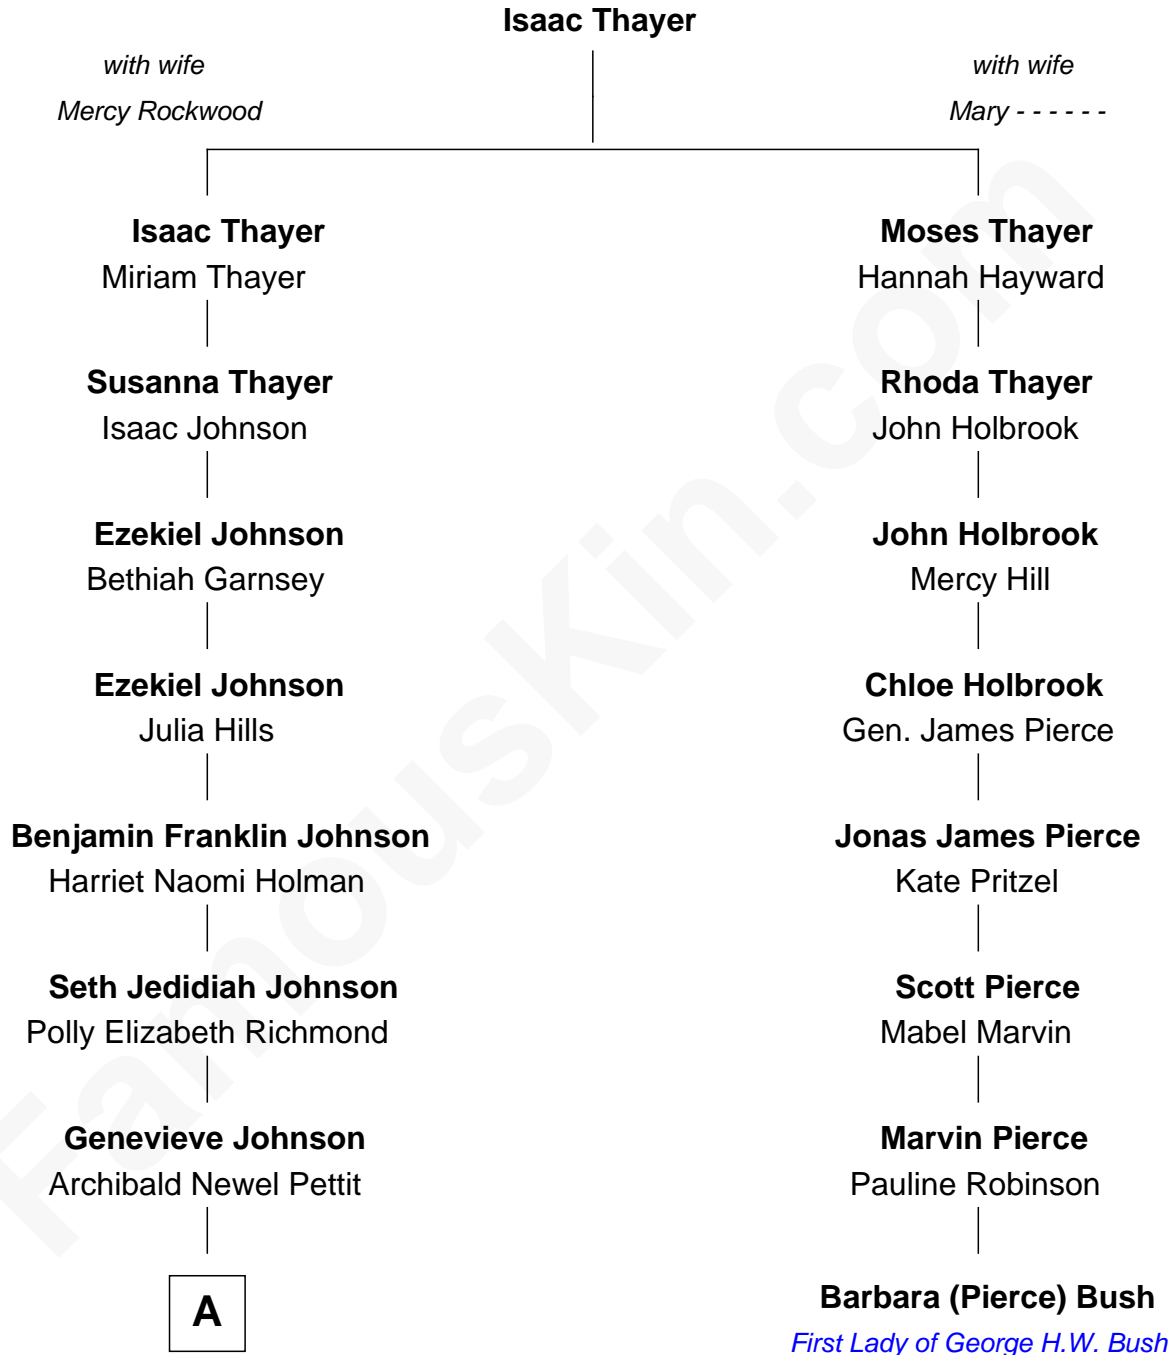

FamousKin.com

Relationship Chart of Elizabeth Smart

Founder of Elizabeth Smart Foundation

7th cousin 2 times removed of

Barbara (Pierce) Bush

First Lady of President George H.W. Bush

A

Genevieve Pettit
Myron LeGrande Francom

Lois Ann Francom
Edward Sharp Smart

Elizabeth Smart
Child Safety Activist

FamousKin.com