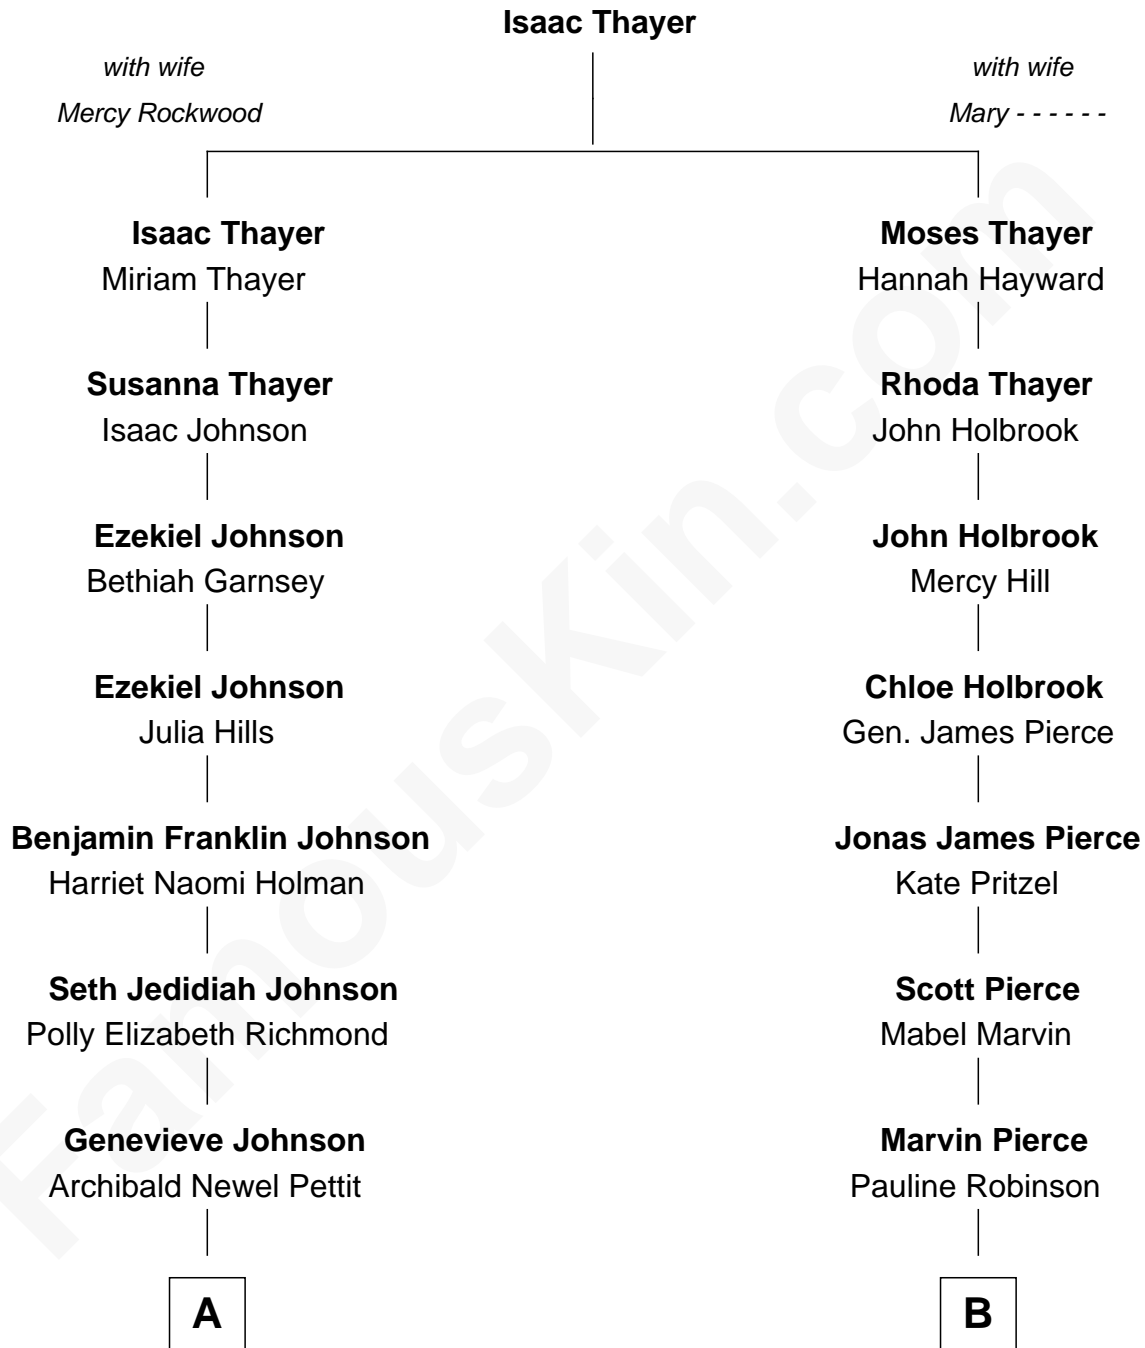

FamousKin.com Relationship Chart of

Elizabeth Smart

Founder of Elizabeth Smart Foundation

8th cousin 1 time removed of

George W. Bush

43rd U.S. President

A

Genevieve Pettit
Myron LeGrande Francom

Lois Ann Francom
Edward Sharp Smart

Elizabeth Smart
Child Safety Activist

B

Barbara Pierce
George Herbert Walker Bush

George W. Bush
43rd U.S. President

FamousKin.com