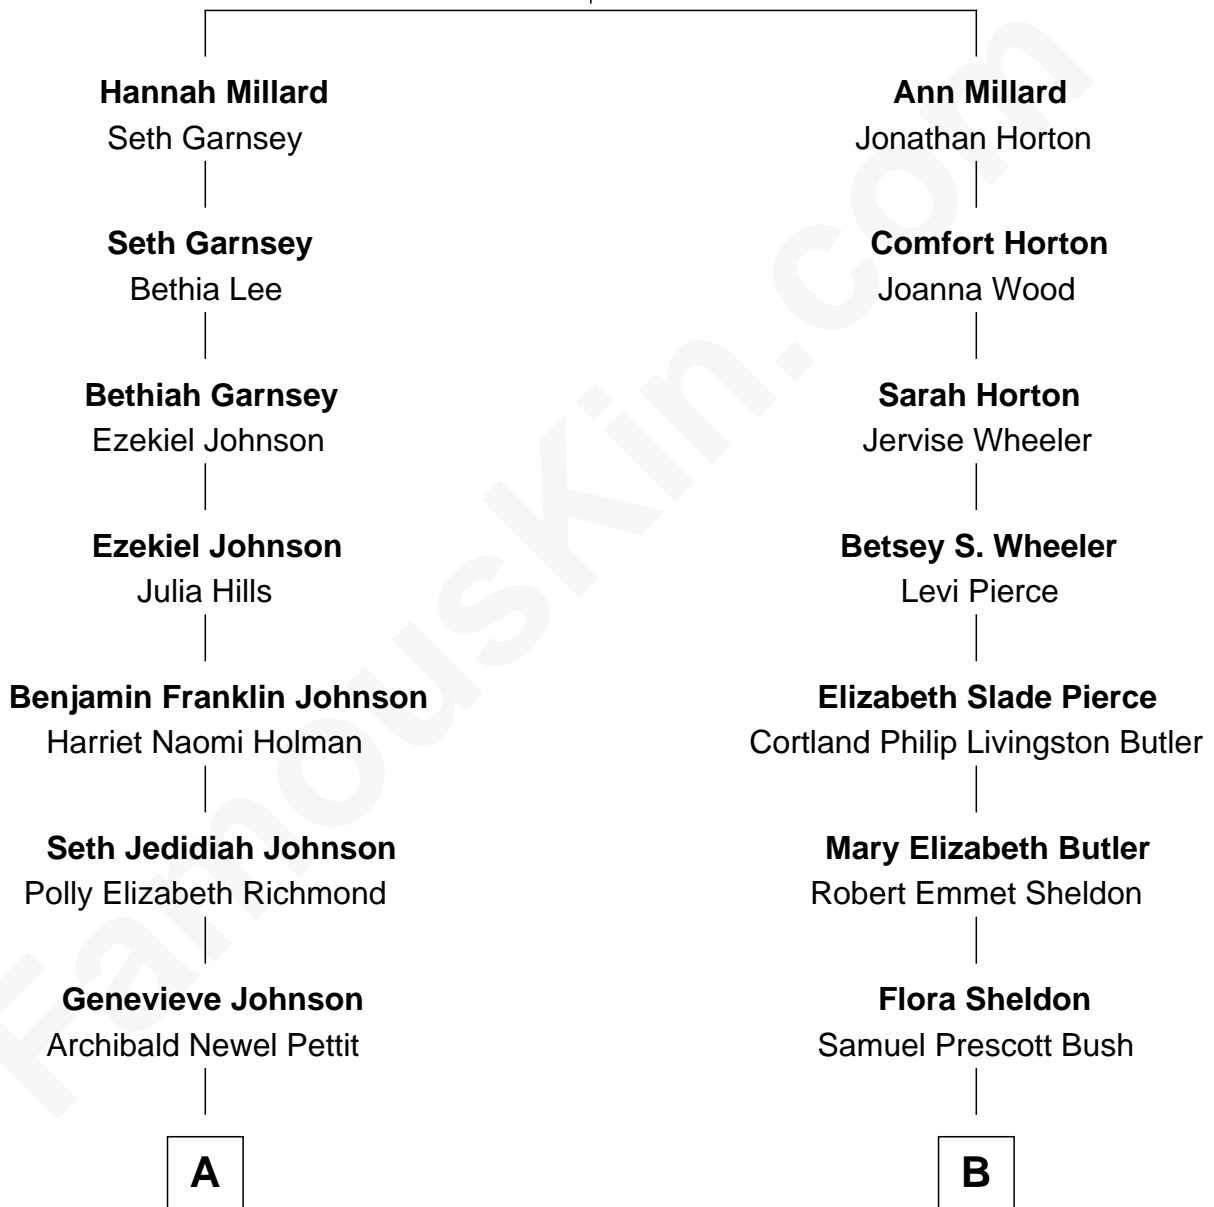

FamousKin.com Relationship Chart of

Elizabeth Smart

Founder of Elizabeth Smart Foundation

9th cousin of

George W. Bush

43rd U.S. President

Nathaniel Millard
Susannah Gladding

A

Genevieve Pettit
Myron LeGrande Francom

Lois Ann Francom
Edward Sharp Smart

Elizabeth Smart
Child Safety Activist

B

Prescott Sheldon Bush
Dorothy Wear Walker

George Herbert Walker Bush
Barbara Pierce

George W. Bush
43rd U.S. President