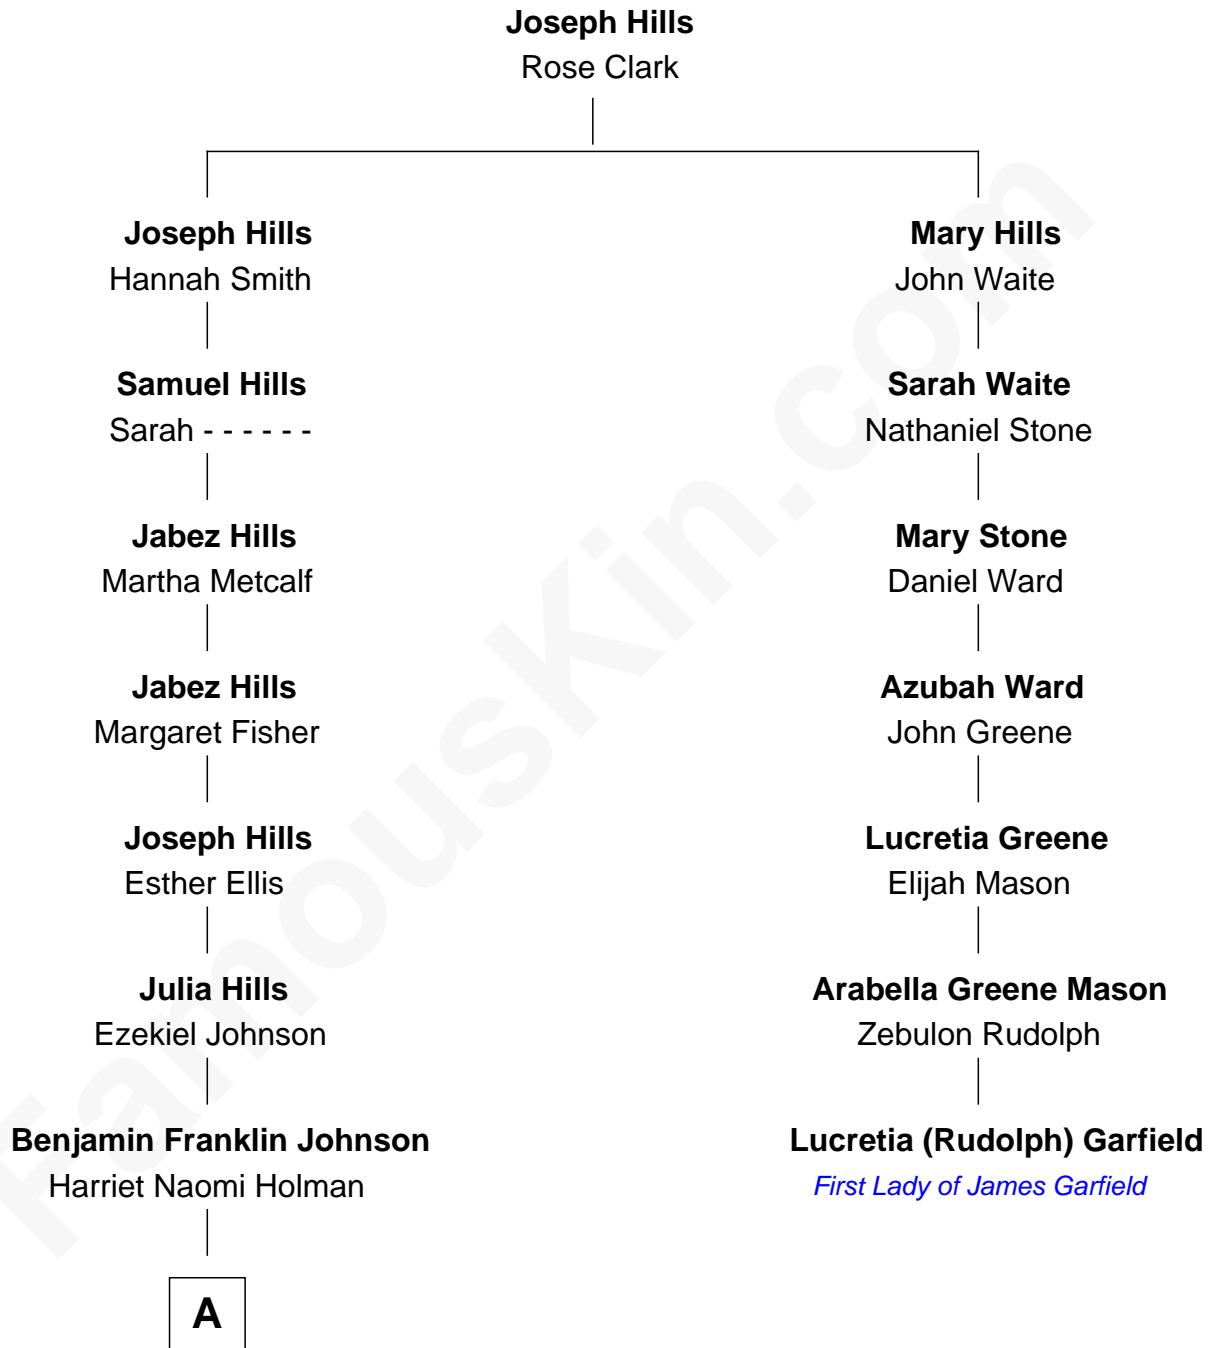

FamousKin.com

Relationship Chart of Elizabeth Smart

Founder of Elizabeth Smart Foundation

6th cousin 5 times removed of

Lucretia (Rudolph) Garfield

First Lady of President James Garfield

A

—
Seth Jedidiah Johnson
Polly Elizabeth Richmond

—
Genevieve Johnson
Archibald Newel Pettit

—
Genevieve Pettit
Myron LeGrande Francom

—
Lois Ann Francom
Edward Sharp Smart

—
Elizabeth Smart
Child Safety Activist