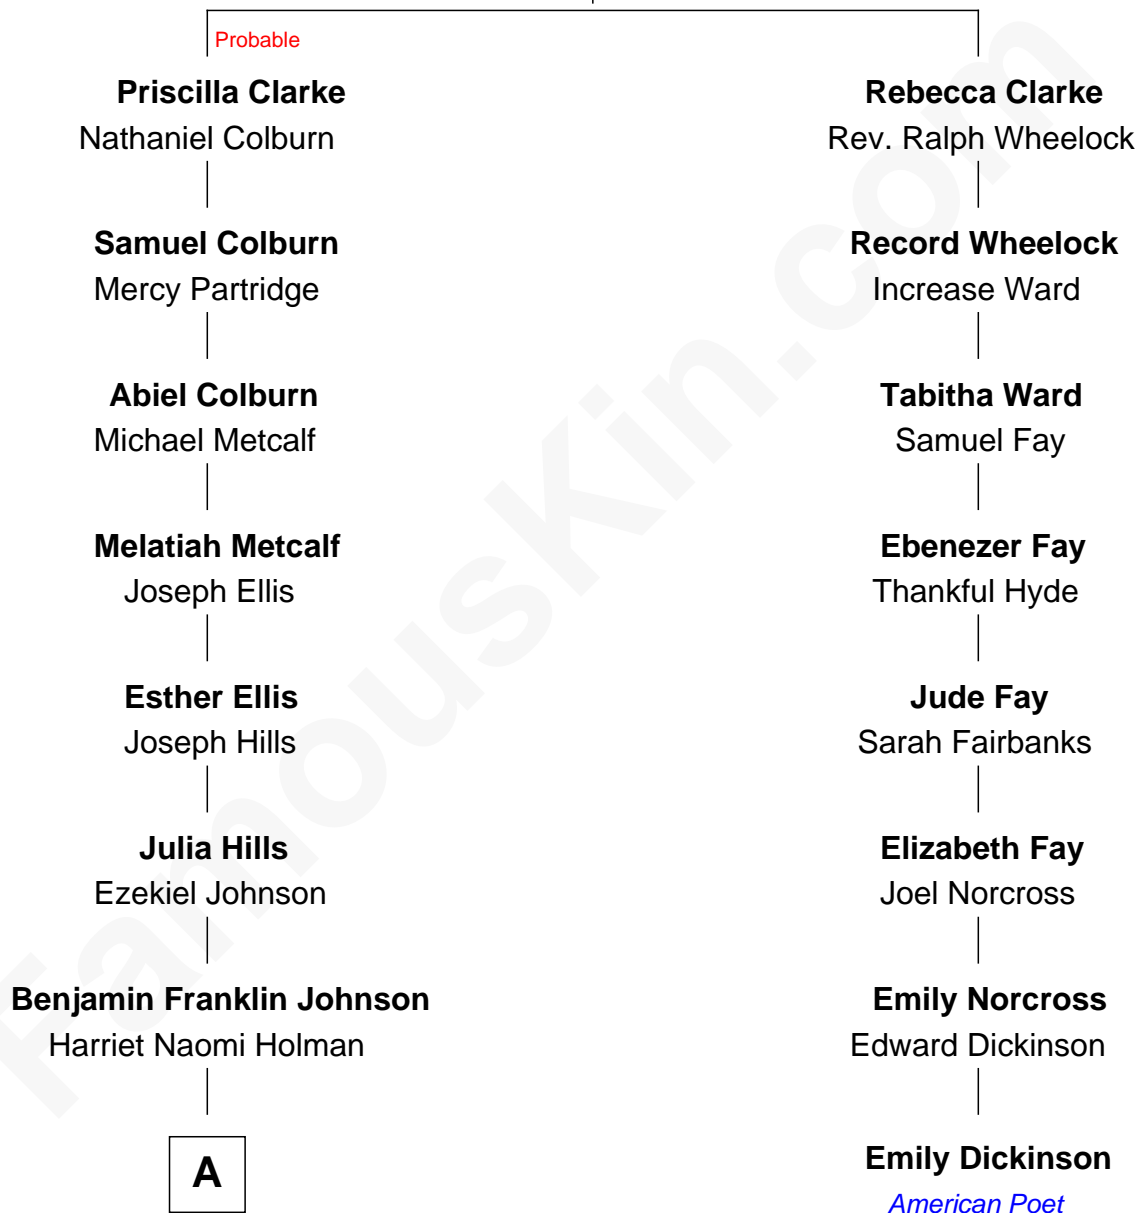

FamousKin.com

Relationship Chart of

Elizabeth Smart

Founder of Elizabeth Smart Foundation

7th cousin 4 times removed of

Emily Dickinson

American Poet

Thomas Clarke

Mary Canne

A

—
Seth Jedidiah Johnson
Polly Elizabeth Richmond

—
Genevieve Johnson
Archibald Newel Pettit

—
Genevieve Pettit
Myron LeGrande Francom

—
Lois Ann Francom
Edward Sharp Smart

—
Elizabeth Smart
Child Safety Activist