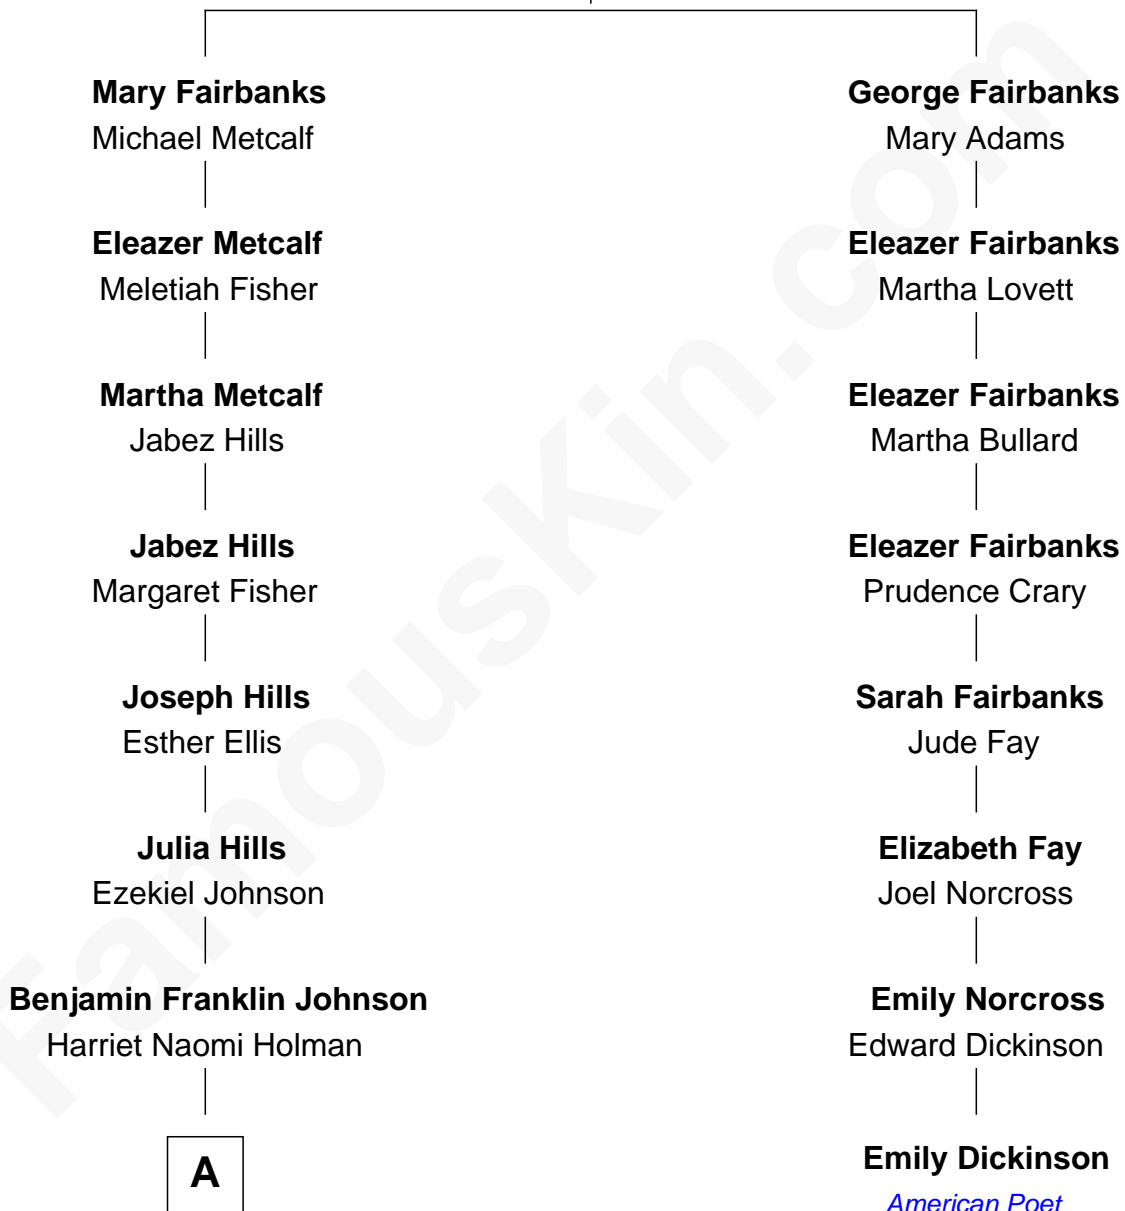

FamousKin.com

Relationship Chart of Elizabeth Smart

Founder of Elizabeth Smart Foundation

7th cousin 4 times removed of

Emily Dickinson
American Poet

Jonathan Fairbanks
Grace Smith

A

—
Seth Jedidiah Johnson
Polly Elizabeth Richmond

—
Genevieve Johnson
Archibald Newel Pettit

—
Genevieve Pettit
Myron LeGrande Francom

—
Lois Ann Francom
Edward Sharp Smart

—
Elizabeth Smart
Child Safety Activist