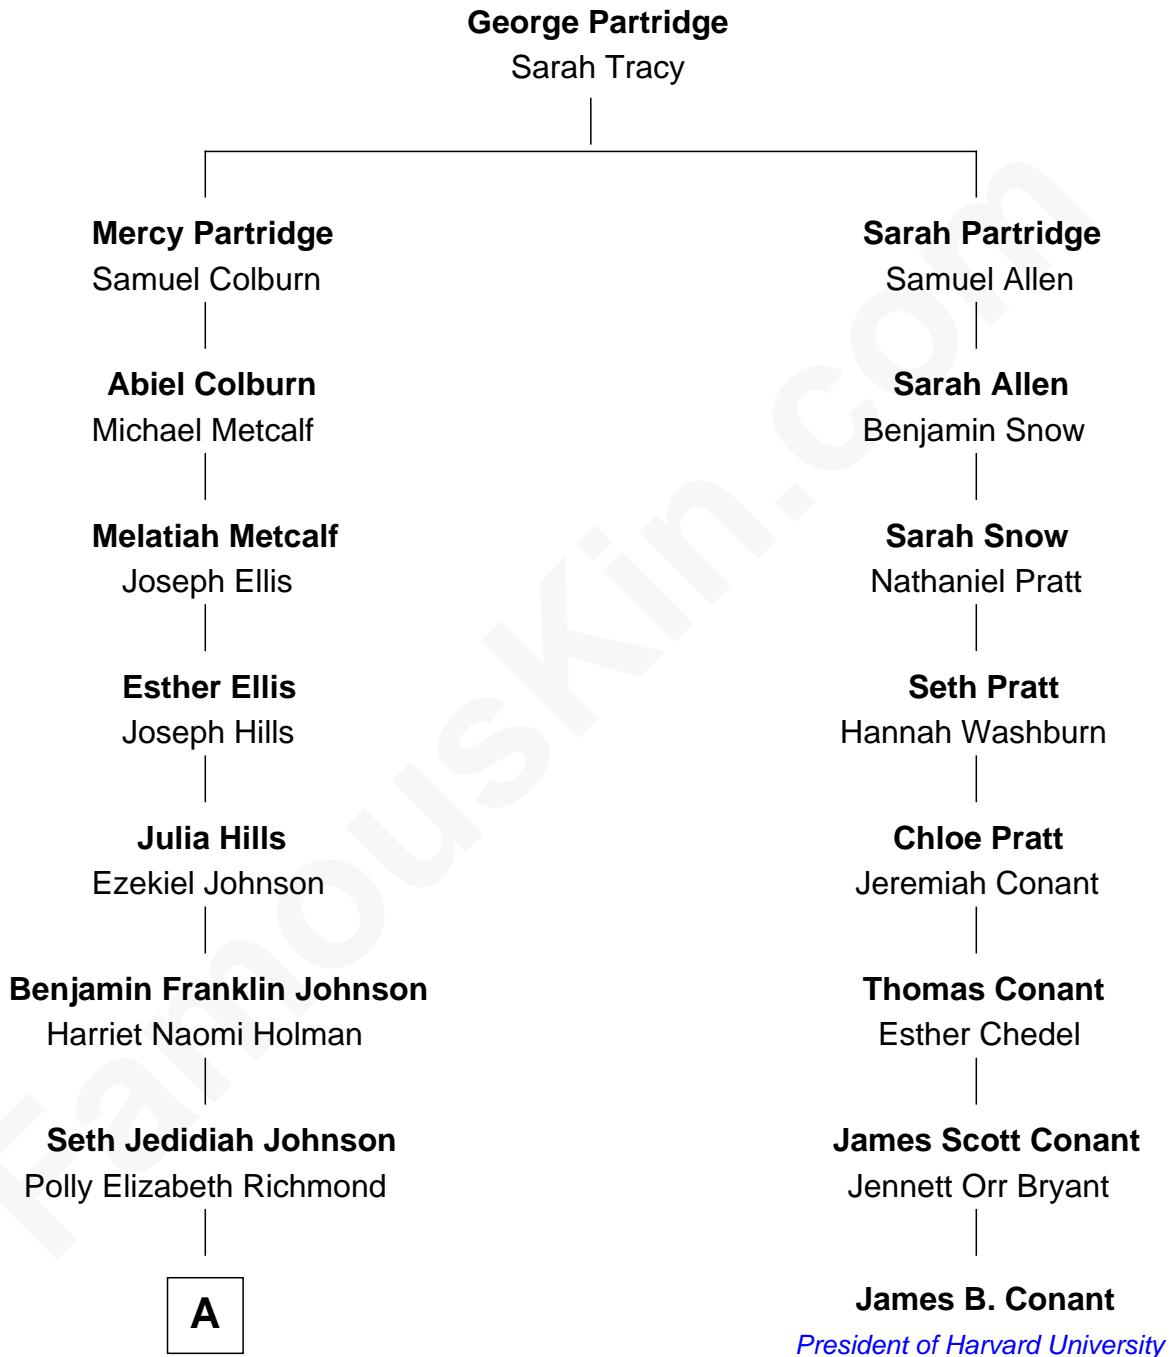

FamousKin.com

Relationship Chart of Elizabeth Smart

Founder of Elizabeth Smart Foundation

7th cousin 3 times removed of

James B. Conant

President of Harvard University

A

—
Genevieve Johnson
Archibald Newel Pettit

—
Genevieve Pettit
Myron LeGrande Francom

—
Lois Ann Francom
Edward Sharp Smart

—
Elizabeth Smart
Child Safety Activist

FamousKin.com