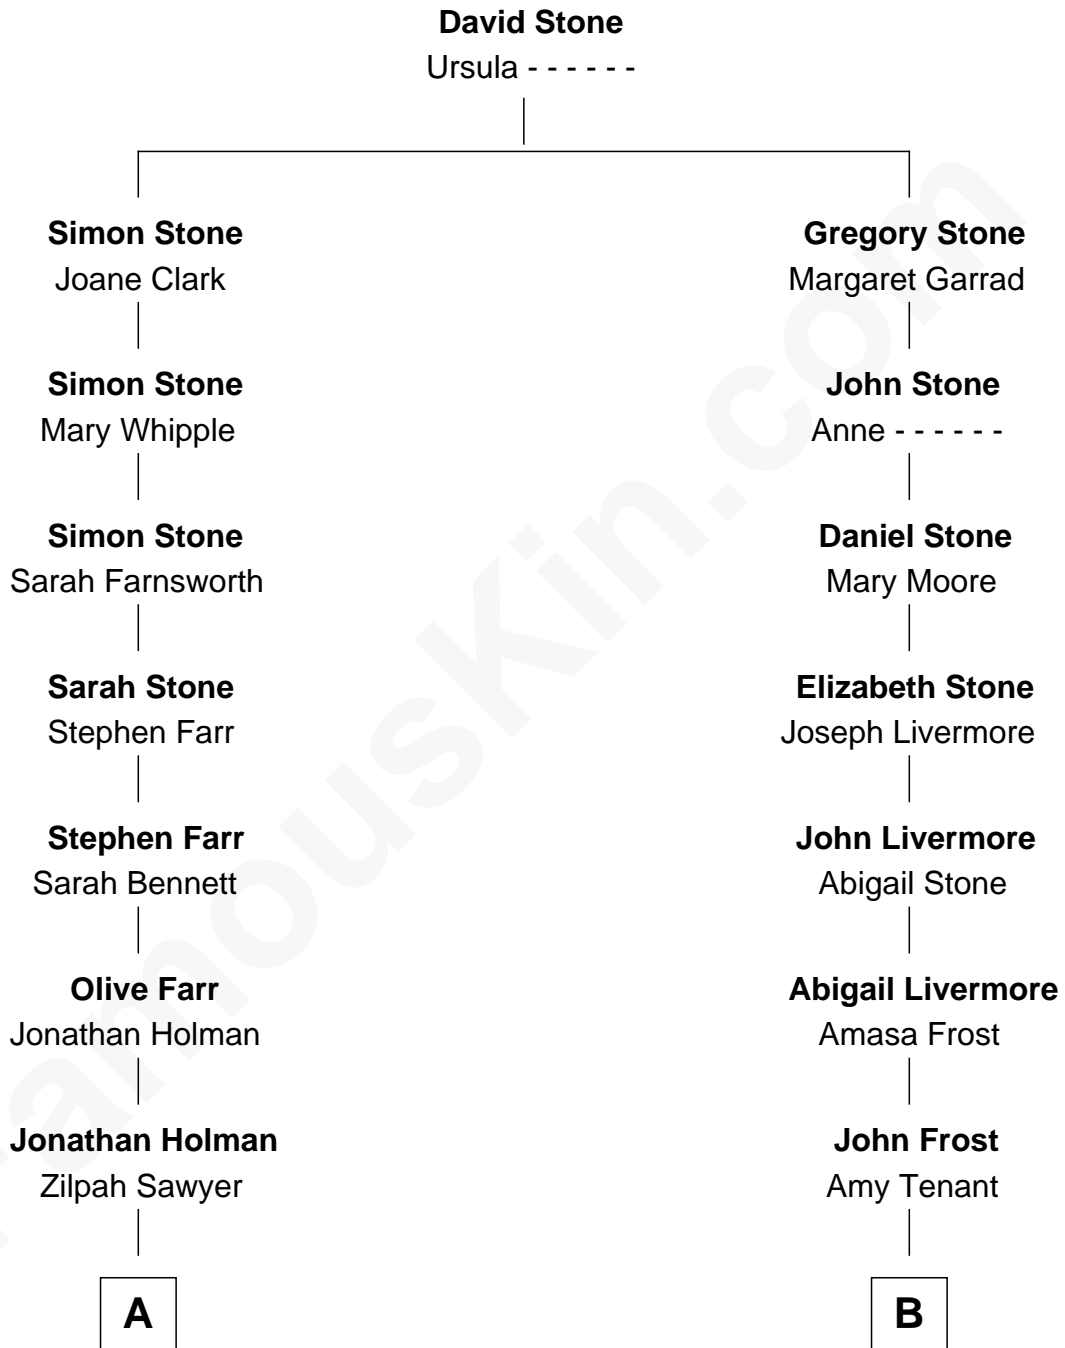

FamousKin.com

Relationship Chart of Elizabeth Smart

Founder of Elizabeth Smart Foundation

13th cousin of

Kate Upton

Sports Illustrated Swimsuit Cover Model

A

James Sawyer Holman
Naomi Roxanna LeBaron

Harriet Naomi Holman
Benjamin Franklin Johnson

Seth Jedidiah Johnson
Polly Elizabeth Richmond

Genevieve Johnson
Archibald Newel Pettit

Genevieve Pettit
Myron LeGrande Francom

Lois Ann Francom
Edward Sharp Smart

Elizabeth Smart
Child Safety Activist

B

Stephen Amasa Frost
Mercyra Kent

Mercy Ann Frost
Henry Butler Goodrich

Emma Frost Goodrich
George McNaughton Vial

Charles Henry Vial
Margaret Hastings Tyler

Elizabeth Brooks Vial
Stephen Edward Upton