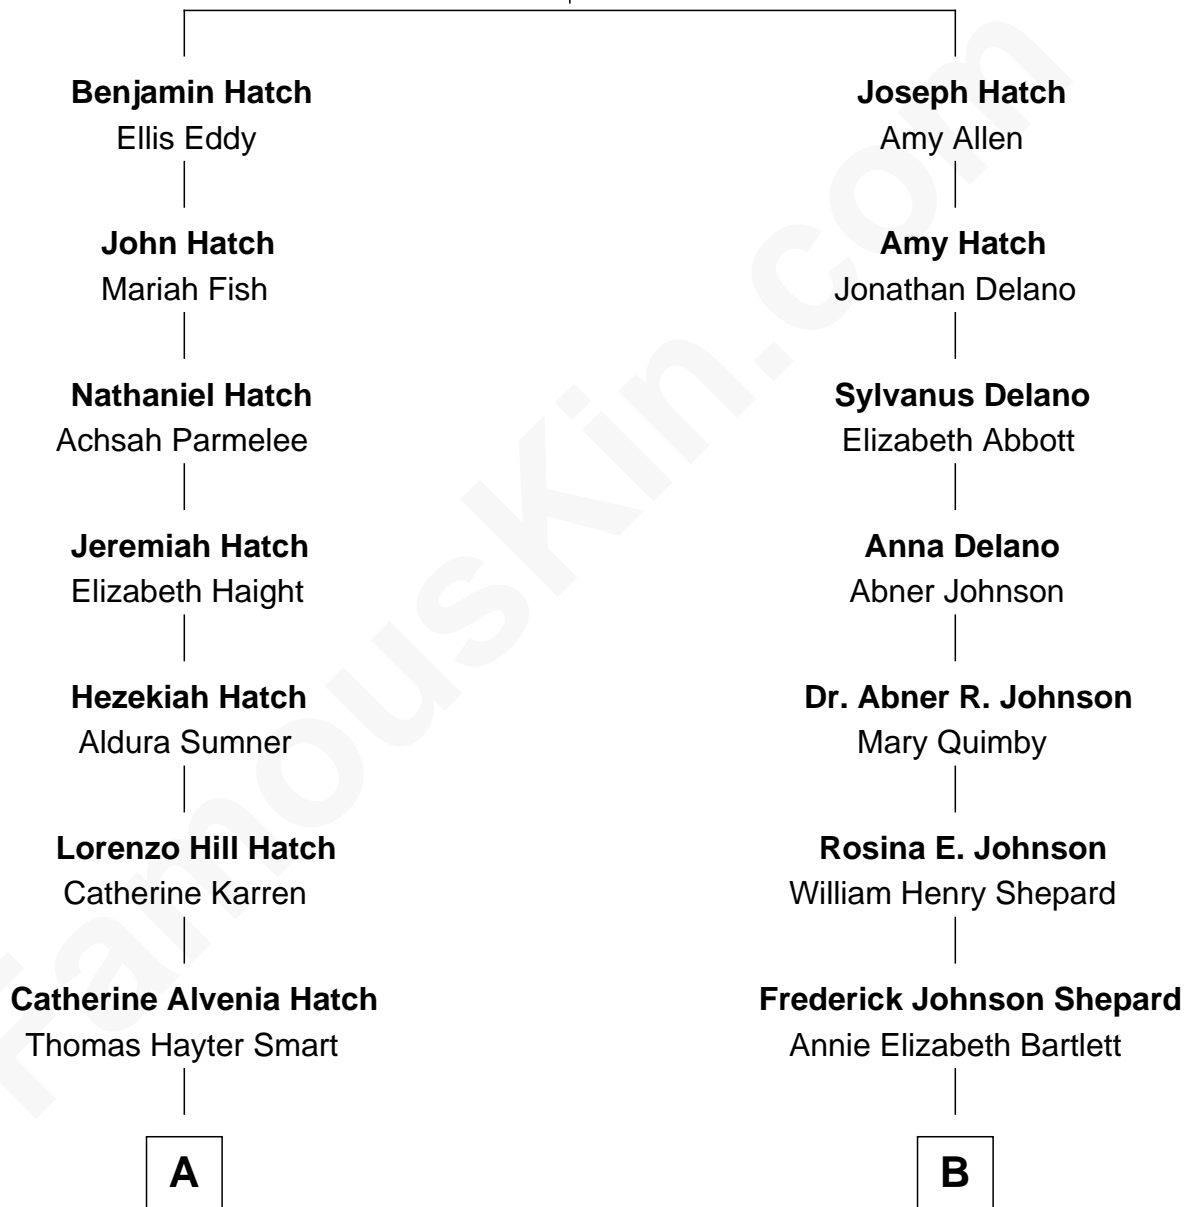

FamousKin.com

Relationship Chart of Elizabeth Smart

Founder of Elizabeth Smart Foundation

8th cousin 2 times removed of

Alan Shepard

Mercury and Apollo Astronaut

Jonathan Hatch

Sarah Rowley

A

Junius Hatch Smart
Avon Rich

Dr. Charles Rich Smart
Dorotha Jeanne Sharp

Edward Sharp Smart
Lois Ann Francom

Elizabeth Smart
Child Safety Activist

B

Alan Bartlett Shepard
Pauline Renza Emerson

Alan Shepard
Mercury and Apollo Astronaut