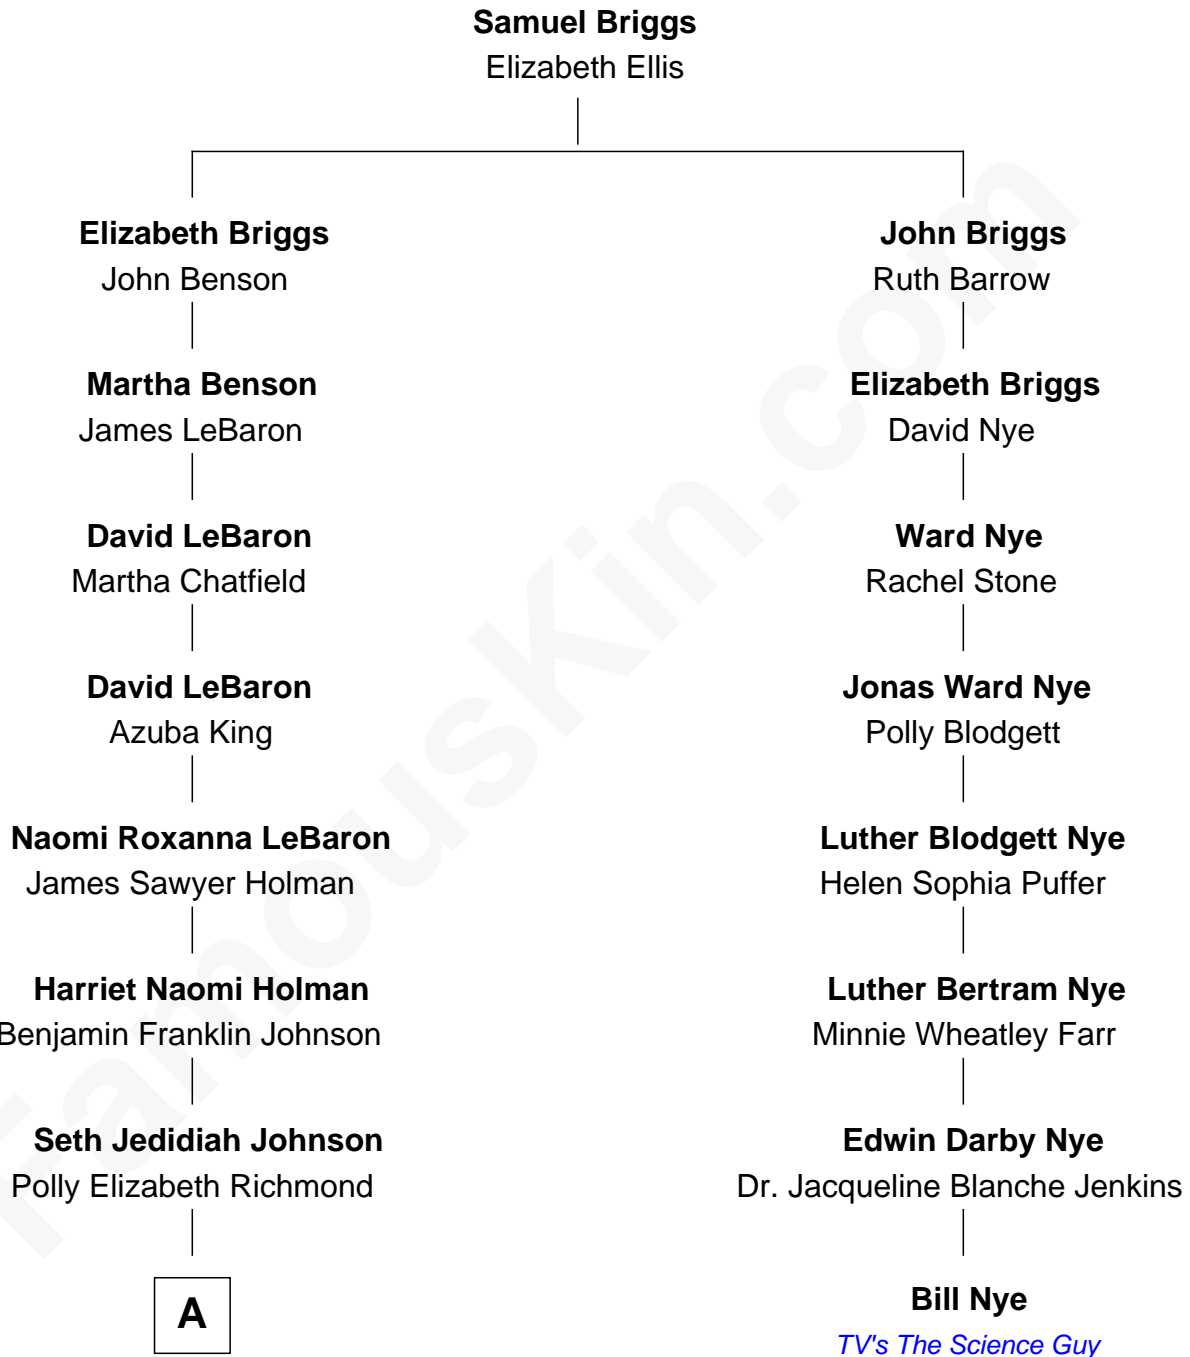

FamousKin.com

Relationship Chart of Elizabeth Smart

Founder of Elizabeth Smart Foundation

7th cousin 3 times removed of

Bill Nye

TV's *The Science Guy*

A

—
Genevieve Johnson
Archibald Newel Pettit

—
Genevieve Pettit
Myron LeGrande Francom

—
Lois Ann Francom
Edward Sharp Smart

—
Elizabeth Smart
Child Safety Activist

FamousKin.com