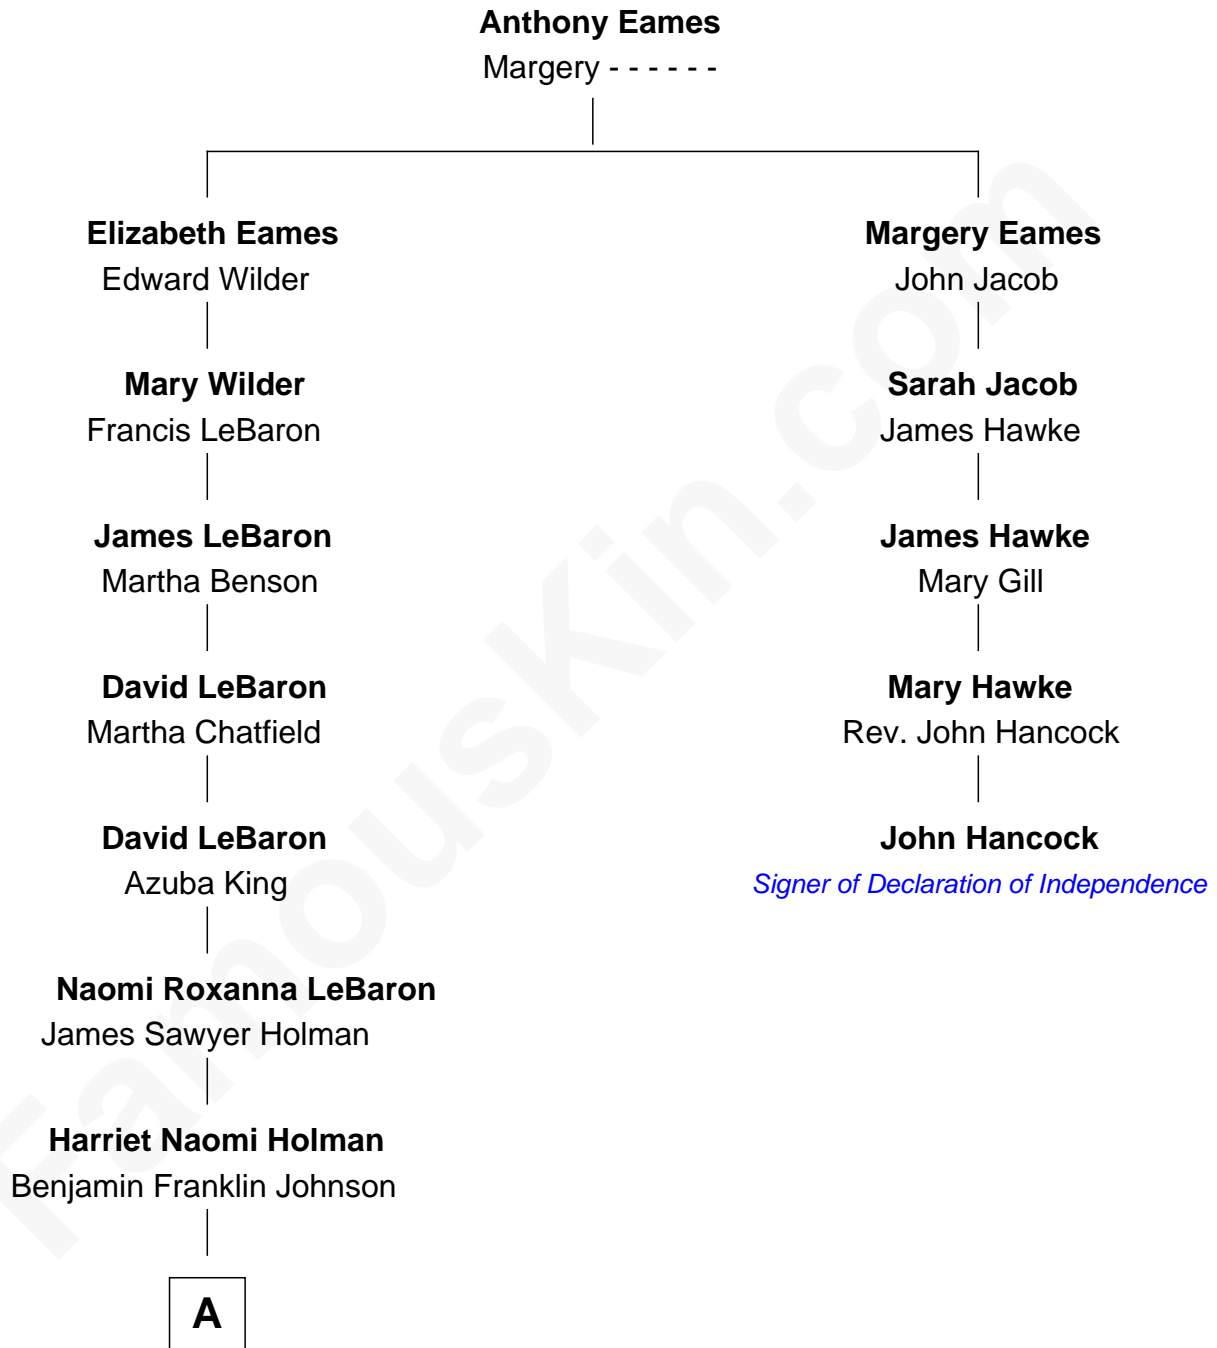

FamousKin.com

Relationship Chart of Elizabeth Smart

Founder of Elizabeth Smart Foundation

4th cousin 7 times removed of

John Hancock

Signer of the Declaration of Independence

A

—
Seth Jedidiah Johnson
Polly Elizabeth Richmond

—
Genevieve Johnson
Archibald Newel Pettit

—
Genevieve Pettit
Myron LeGrande Francom

—
Lois Ann Francom
Edward Sharp Smart

—
Elizabeth Smart
Child Safety Activist