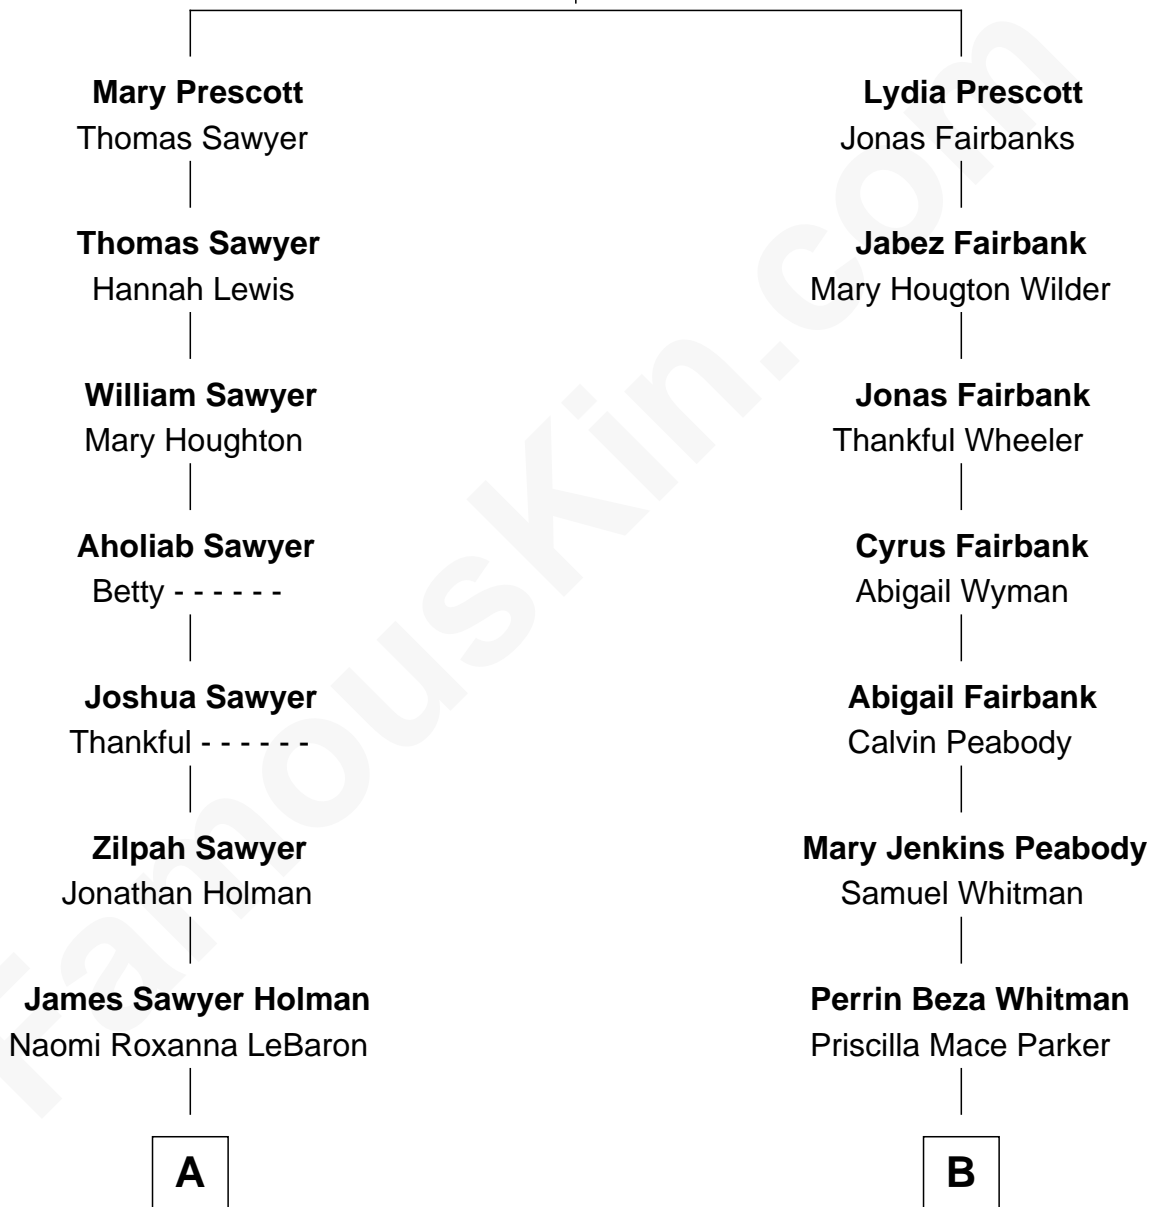

## Relationship Chart of Elizabeth Smart

Founder of Elizabeth Smart Foundation

10th cousin 2 times removed of

**Grace Slick**

Singer, Songwriter - Jefferson Airplane

**John Prescott**  
Mary Gawkroger-Platts

**A**

**Harriet Naomi Holman**  
Benjamin Franklin Johnson

**Seth Jedidiah Johnson**  
Polly Elizabeth Richmond

**Genevieve Johnson**  
Archibald Newel Pettit

**Genevieve Pettit**  
Myron LeGrande Francom

**Grace Slick**  
*Singer, Songwriter - Jefferson Airplane*