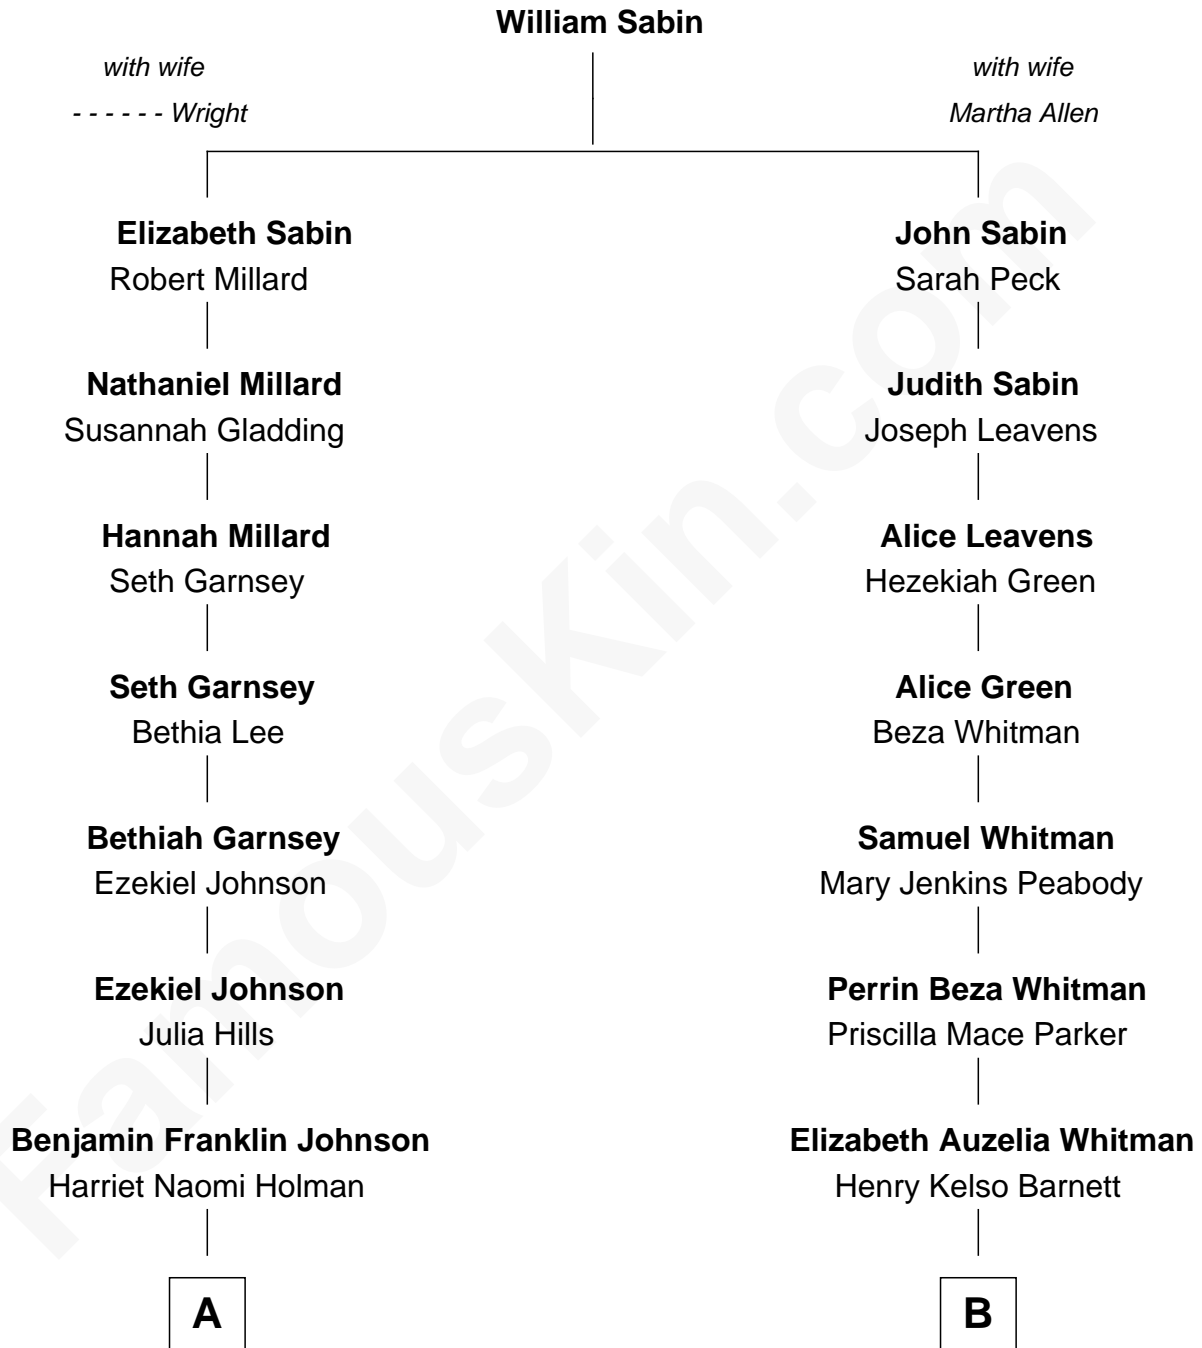

FamousKin.com

Relationship Chart of Elizabeth Smart

Founder of Elizabeth Smart Foundation

9th cousin 2 times removed of

Grace Slick

Singer, Songwriter - Jefferson Airplane

A

Seth Jedidiah Johnson
Polly Elizabeth Richmond