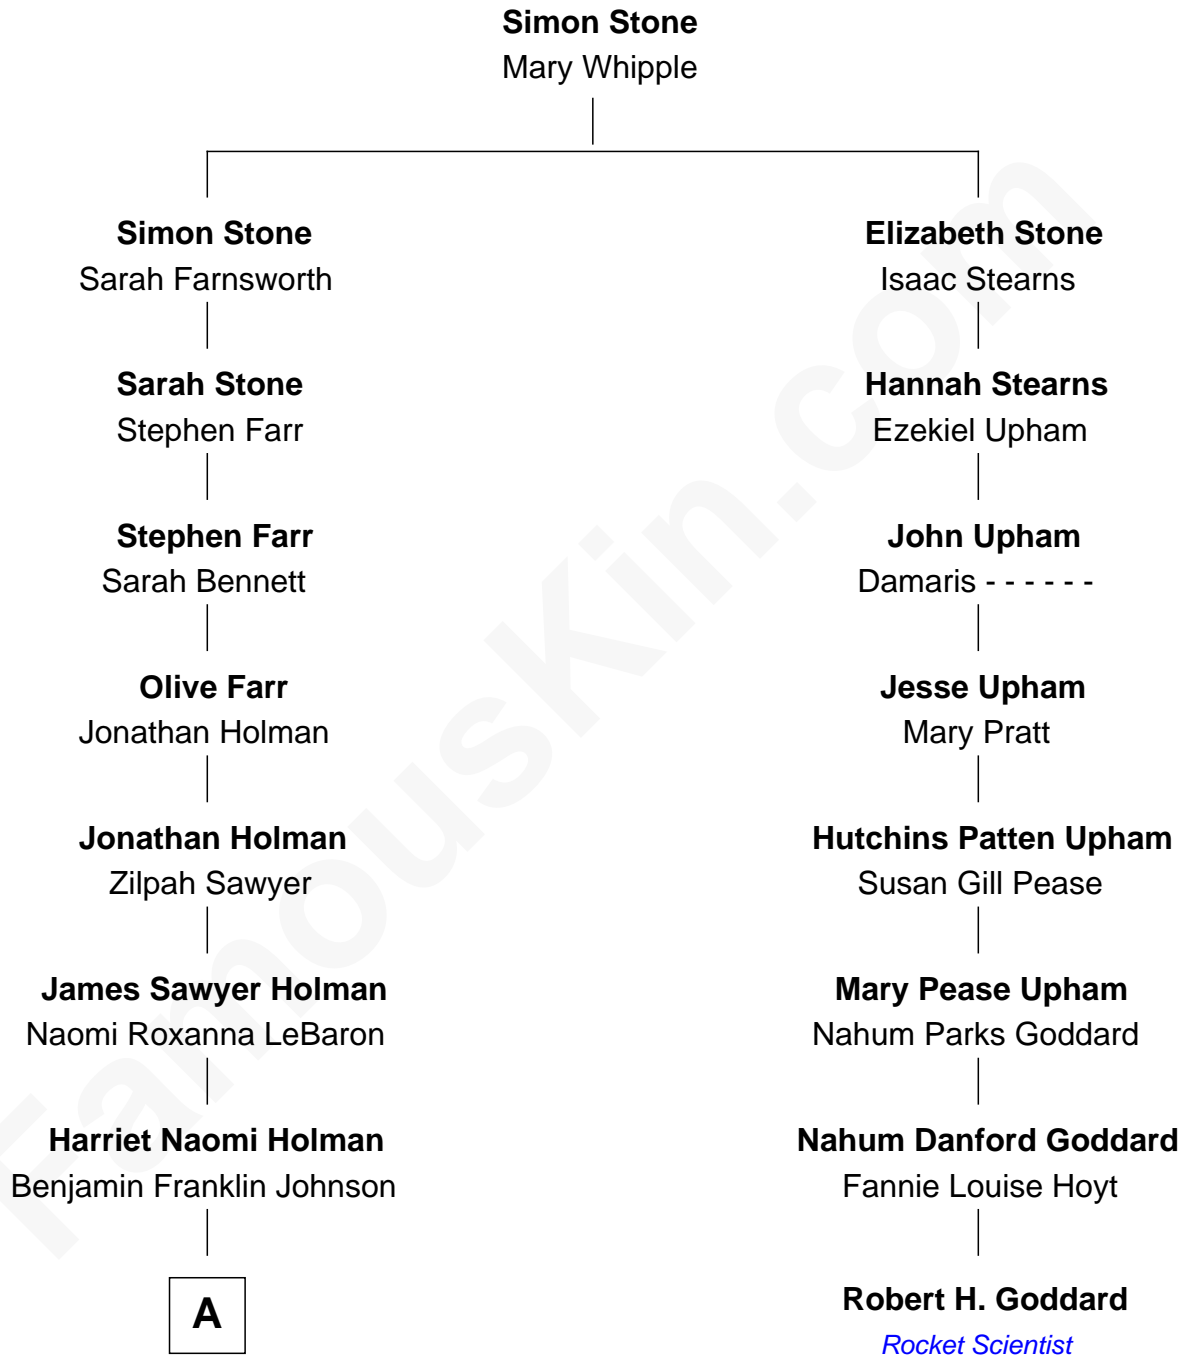

# FamousKin.com

## Relationship Chart of Elizabeth Smart

Founder of Elizabeth Smart Foundation

7th cousin 4 times removed of

**Robert H. Goddard**

Inventor of First Liquid-propelled Rocket

**A**

—  
**Seth Jedidiah Johnson**  
Polly Elizabeth Richmond

—  
**Genevieve Johnson**  
Archibald Newel Pettit

—  
**Genevieve Pettit**  
Myron LeGrande Francom

—  
**Lois Ann Francom**  
Edward Sharp Smart

—  
**Elizabeth Smart**  
*Child Safety Activist*

FamousKin.com