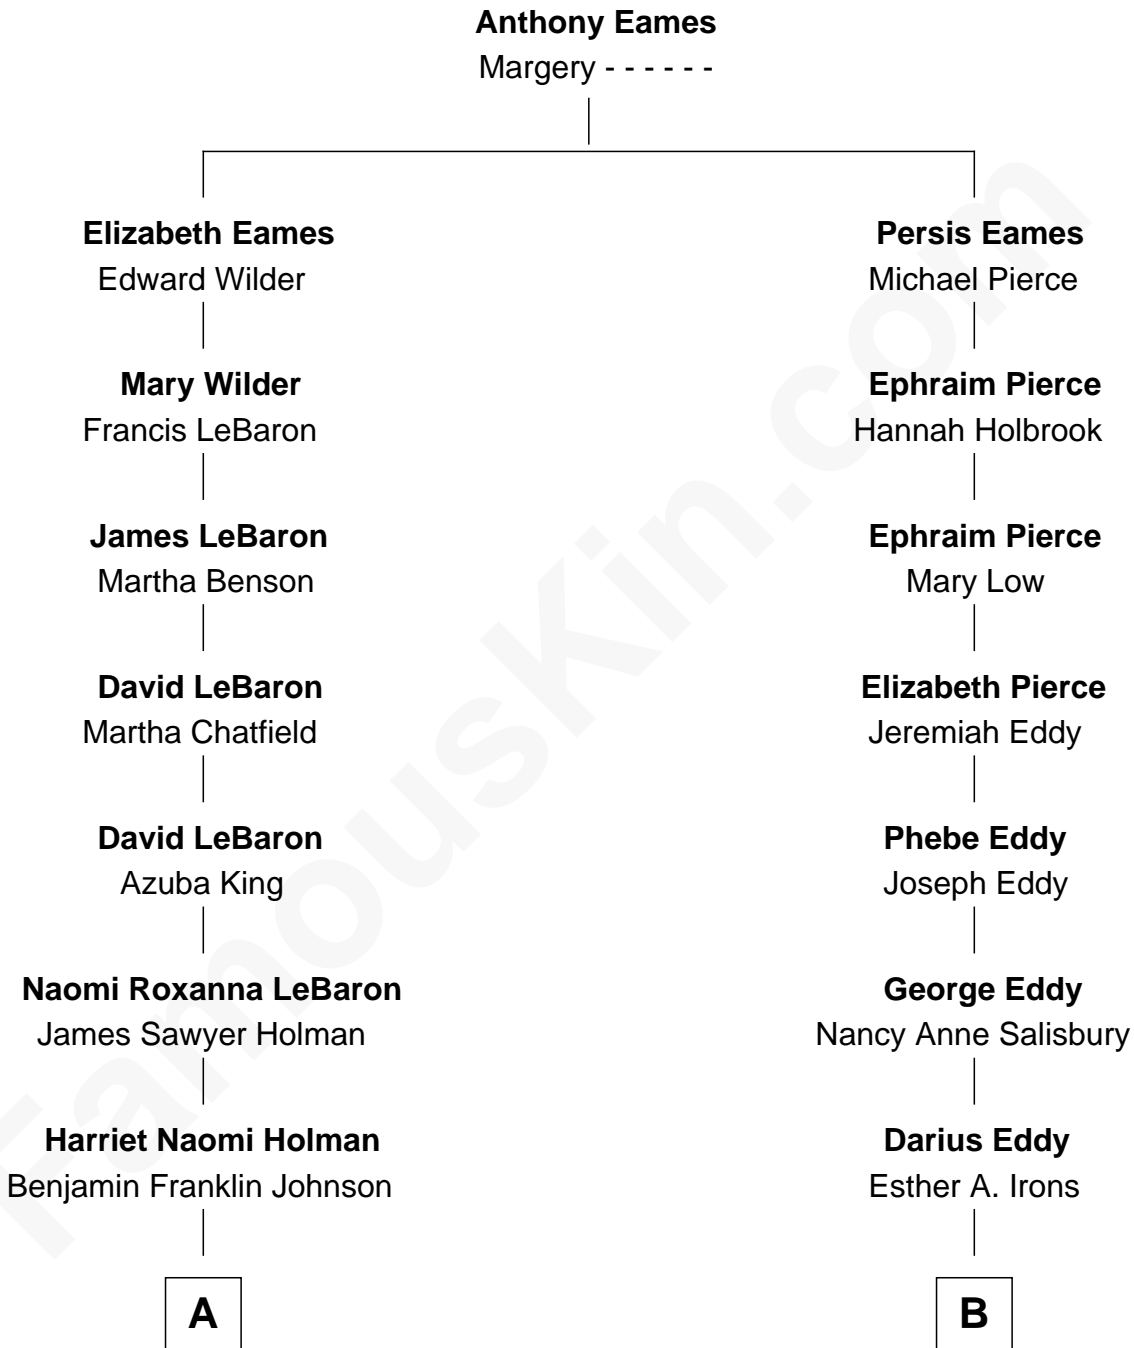

# FamousKin.com

## Relationship Chart of Elizabeth Smart

Founder of Elizabeth Smart Foundation

9th cousin 2 times removed of

**Nelson Eddy**

Movie Actor and Singer

**A**

**Seth Jedidiah Johnson**  
Polly Elizabeth Richmond

**Genevieve Johnson**  
Archibald Newel Pettit

**Genevieve Pettit**  
Myron LeGrande Francom

**Lois Ann Francom**  
Edward Sharp Smart

**Elizabeth Smart**  
*Child Safety Activist*

**B**

**Isaac Nelson Eddy**  
Martha Perry Gardner

**William Darius Eddy**  
Isabel Kendrick

**Nelson Eddy**  
*Movie Actor and Singer*