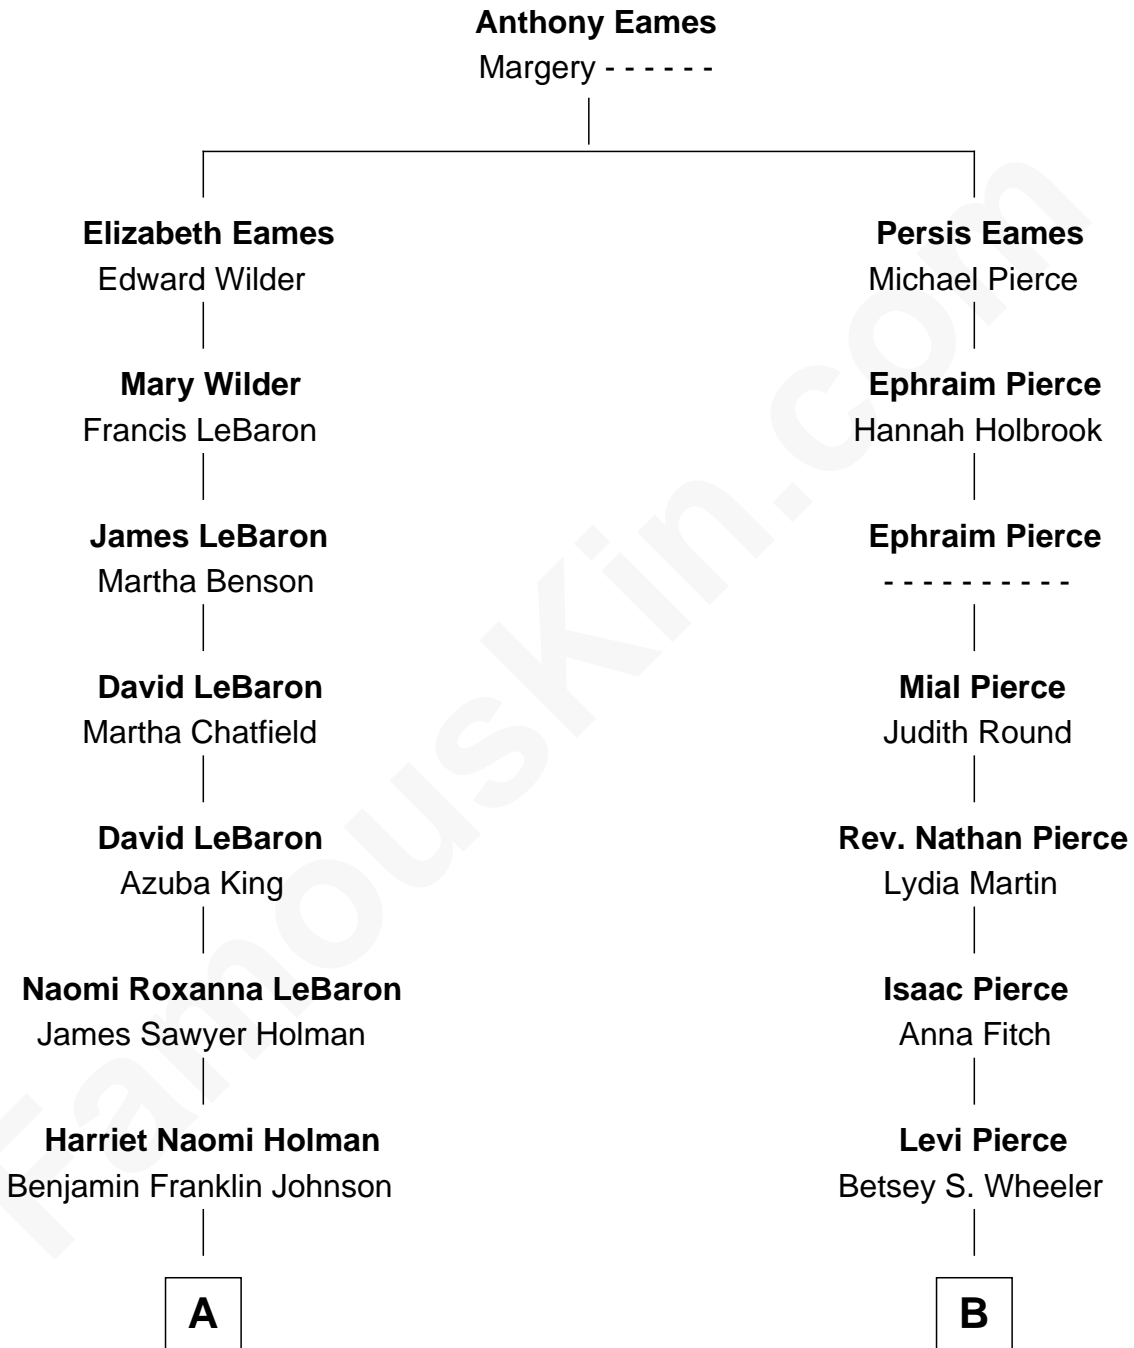

FamousKin.com

Relationship Chart of Elizabeth Smart

Founder of Elizabeth Smart Foundation

11th cousin 1 time removed of

Jeb Bush

43rd Governor of Florida

A

Seth Jedidiah Johnson
Polly Elizabeth Richmond

Genevieve Johnson
Archibald Newel Pettit

Genevieve Pettit
Myron LeGrande Francom

Lois Ann Francom
Edward Sharp Smart

Elizabeth Smart
Child Safety Activist

B

Elizabeth Slade Pierce
Cortland Philip Livingston Butler

Mary Elizabeth Butler
Robert Emmet Sheldon

Flora Sheldon
Samuel Prescott Bush

Prescott Sheldon Bush
Dorothy Wear Walker

George Herbert Walker Bush
Barbara Pierce

Jeb Bush
43rd Governor of Florida