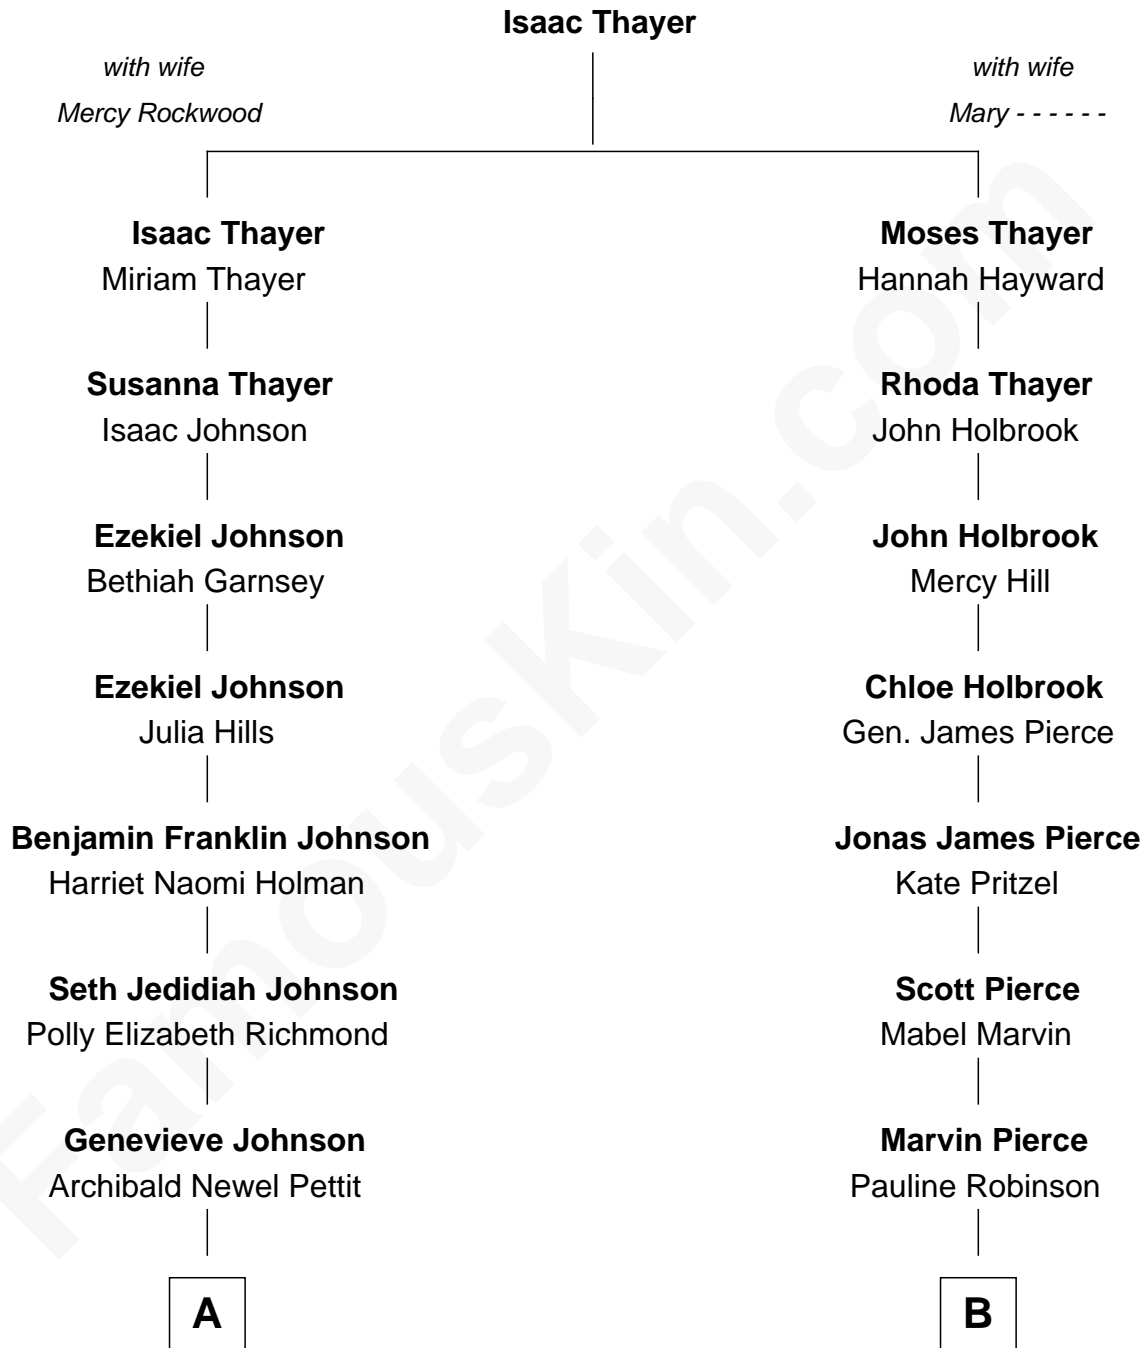

FamousKin.com

Relationship Chart of Elizabeth Smart

Founder of Elizabeth Smart Foundation

8th cousin 1 time removed of

Jeb Bush

43rd Governor of Florida

FamousKin.com