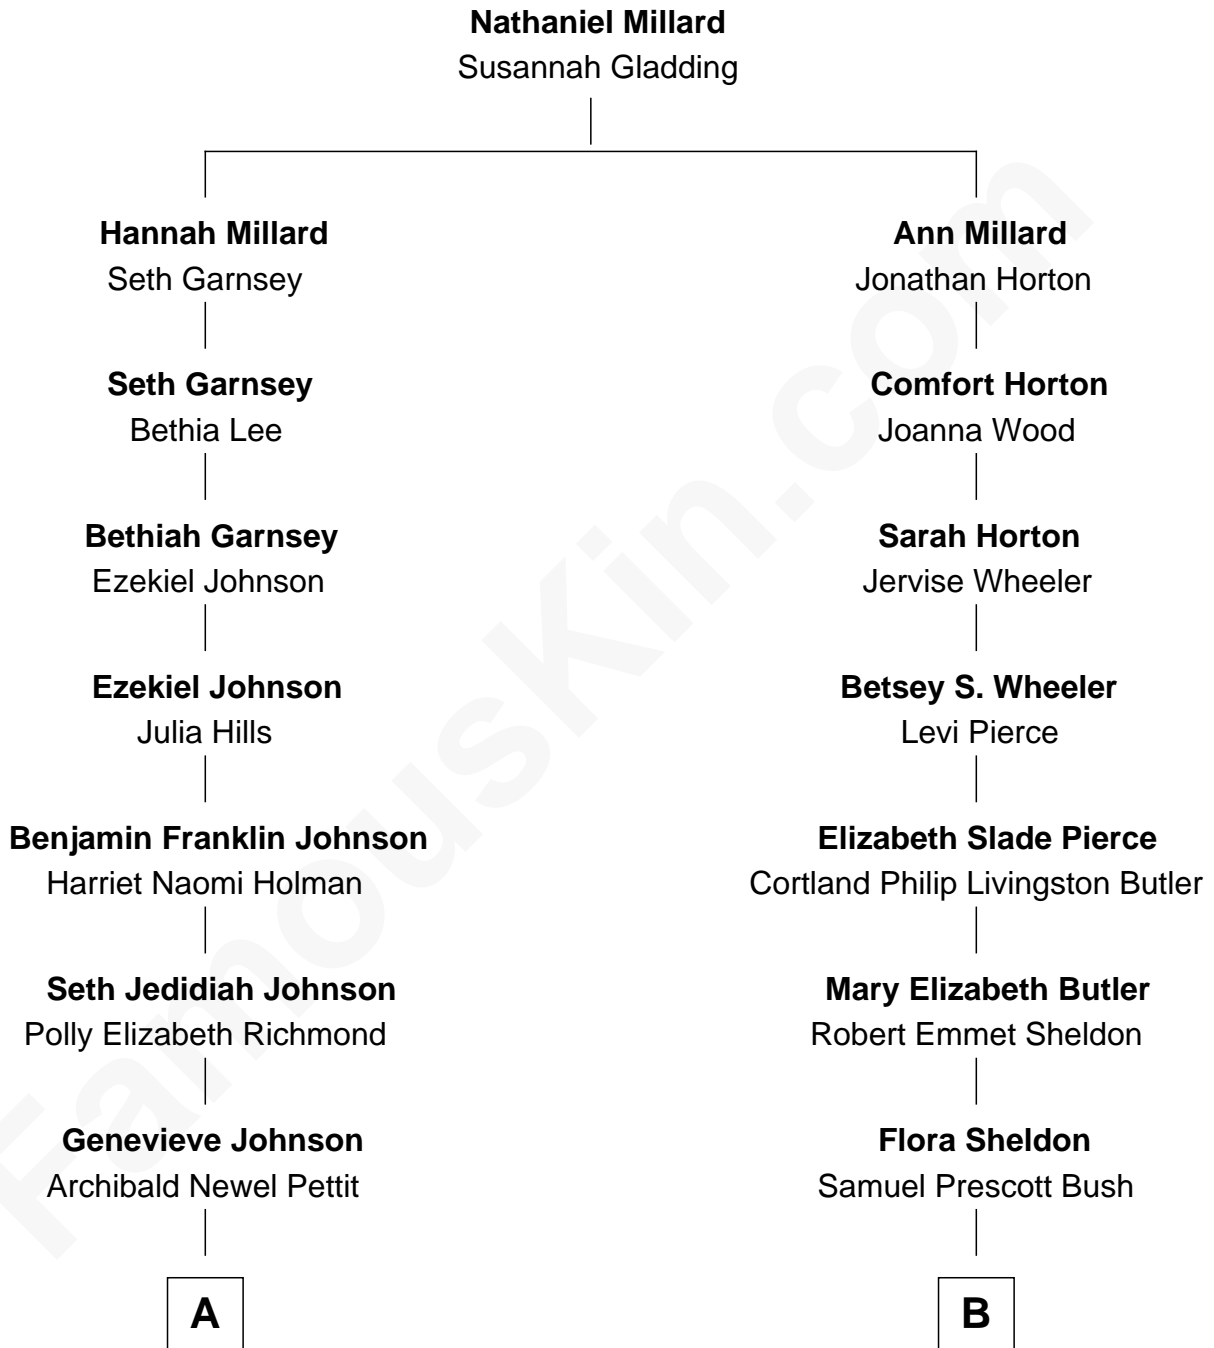

# FamousKin.com Relationship Chart of

**Elizabeth Smart**

*Founder of Elizabeth Smart Foundation*

9th cousin of

**Jeb Bush**

*43rd Governor of Florida*

FamousKin.com