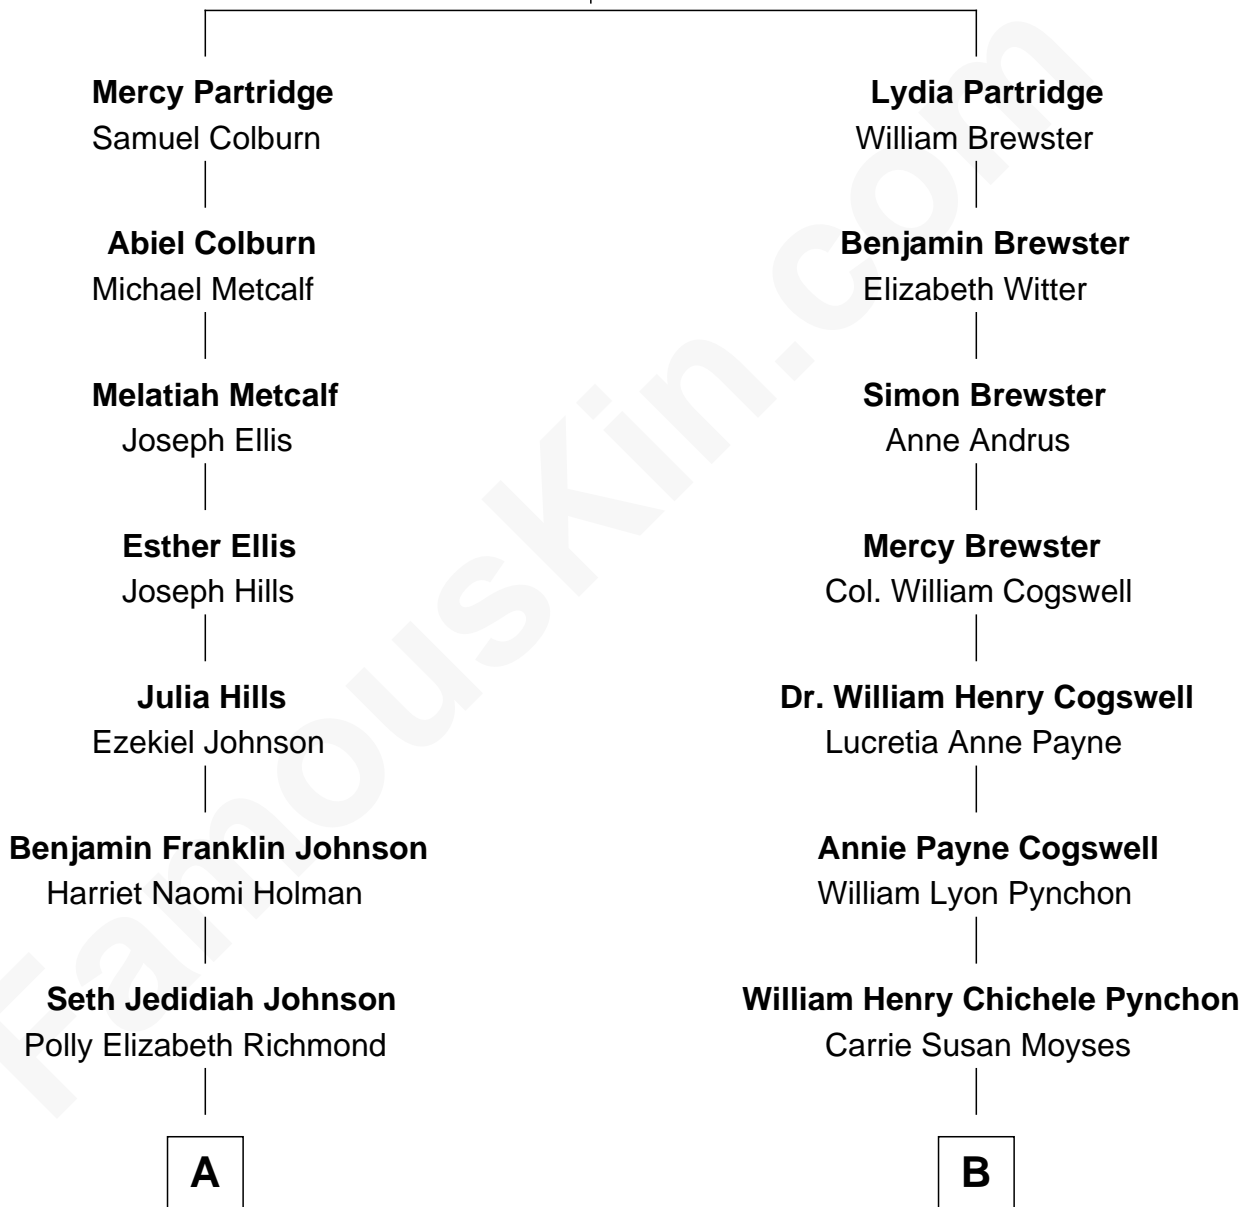

FamousKin.com

Relationship Chart of Elizabeth Smart

Founder of Elizabeth Smart Foundation

8th cousin 2 times removed of

Thomas Pynchon
American Novelist

George Partridge
Sarah Tracy

Elizabeth Smart photo by [KOMUnews](#) (CC BY 2.0)