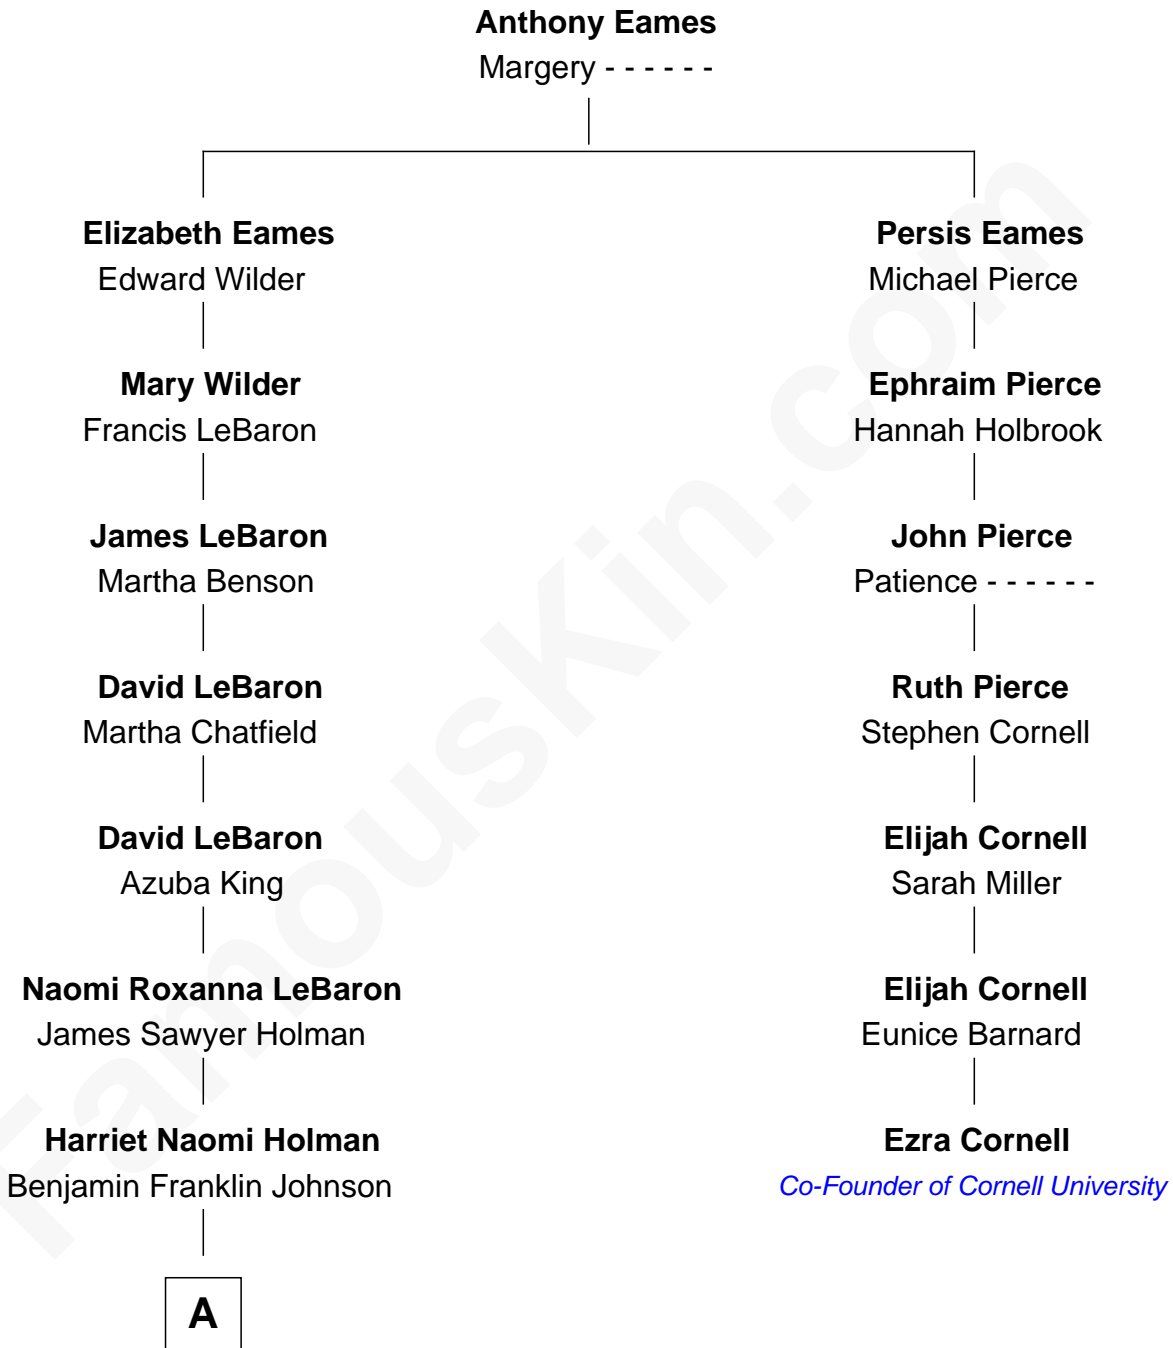

FamousKin.com

Relationship Chart of Elizabeth Smart

Founder of Elizabeth Smart Foundation

6th cousin 5 times removed of

Ezra Cornell

Co-Founder of Cornell University, Founder of Western Union

A

—
Seth Jedidiah Johnson
Polly Elizabeth Richmond

—
Genevieve Johnson
Archibald Newel Pettit

—
Genevieve Pettit
Myron LeGrande Francom

—
Lois Ann Francom
Edward Sharp Smart

—
Elizabeth Smart
Child Safety Activist