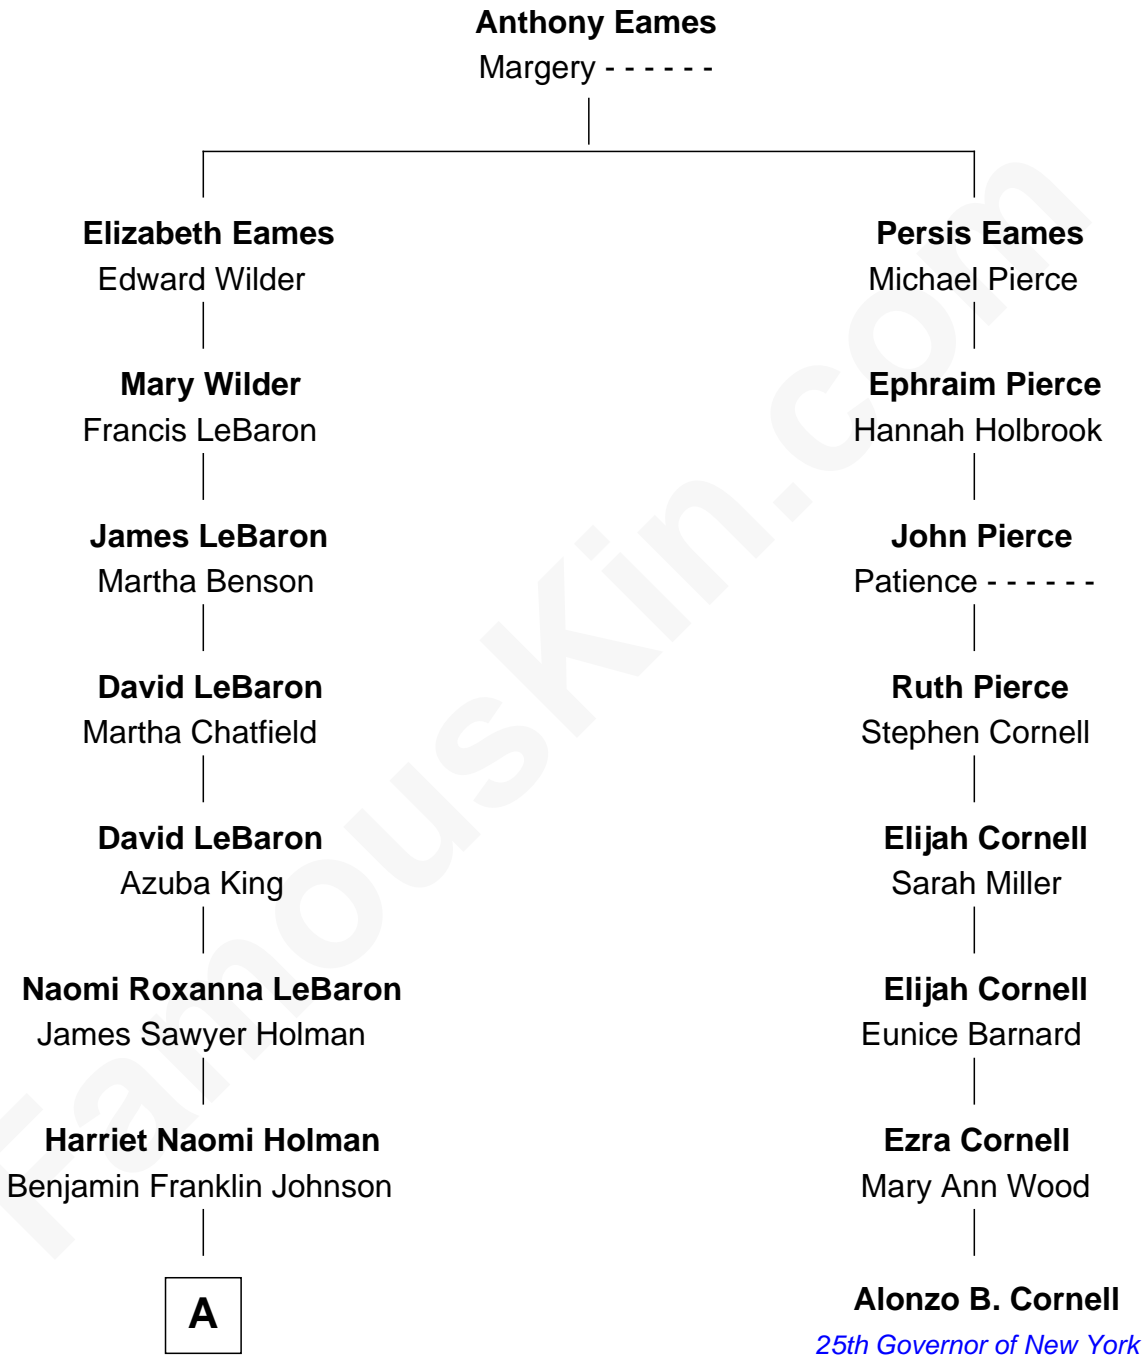

FamousKin.com

Relationship Chart of Elizabeth Smart

Founder of Elizabeth Smart Foundation

7th cousin 4 times removed of

Alonzo B. Cornell

25th Governor of New York

A

—
Seth Jedidiah Johnson
Polly Elizabeth Richmond

—
Genevieve Johnson
Archibald Newel Pettit

—
Genevieve Pettit
Myron LeGrande Francom

—
Lois Ann Francom
Edward Sharp Smart

—
Elizabeth Smart
Child Safety Activist

FamousKin.com