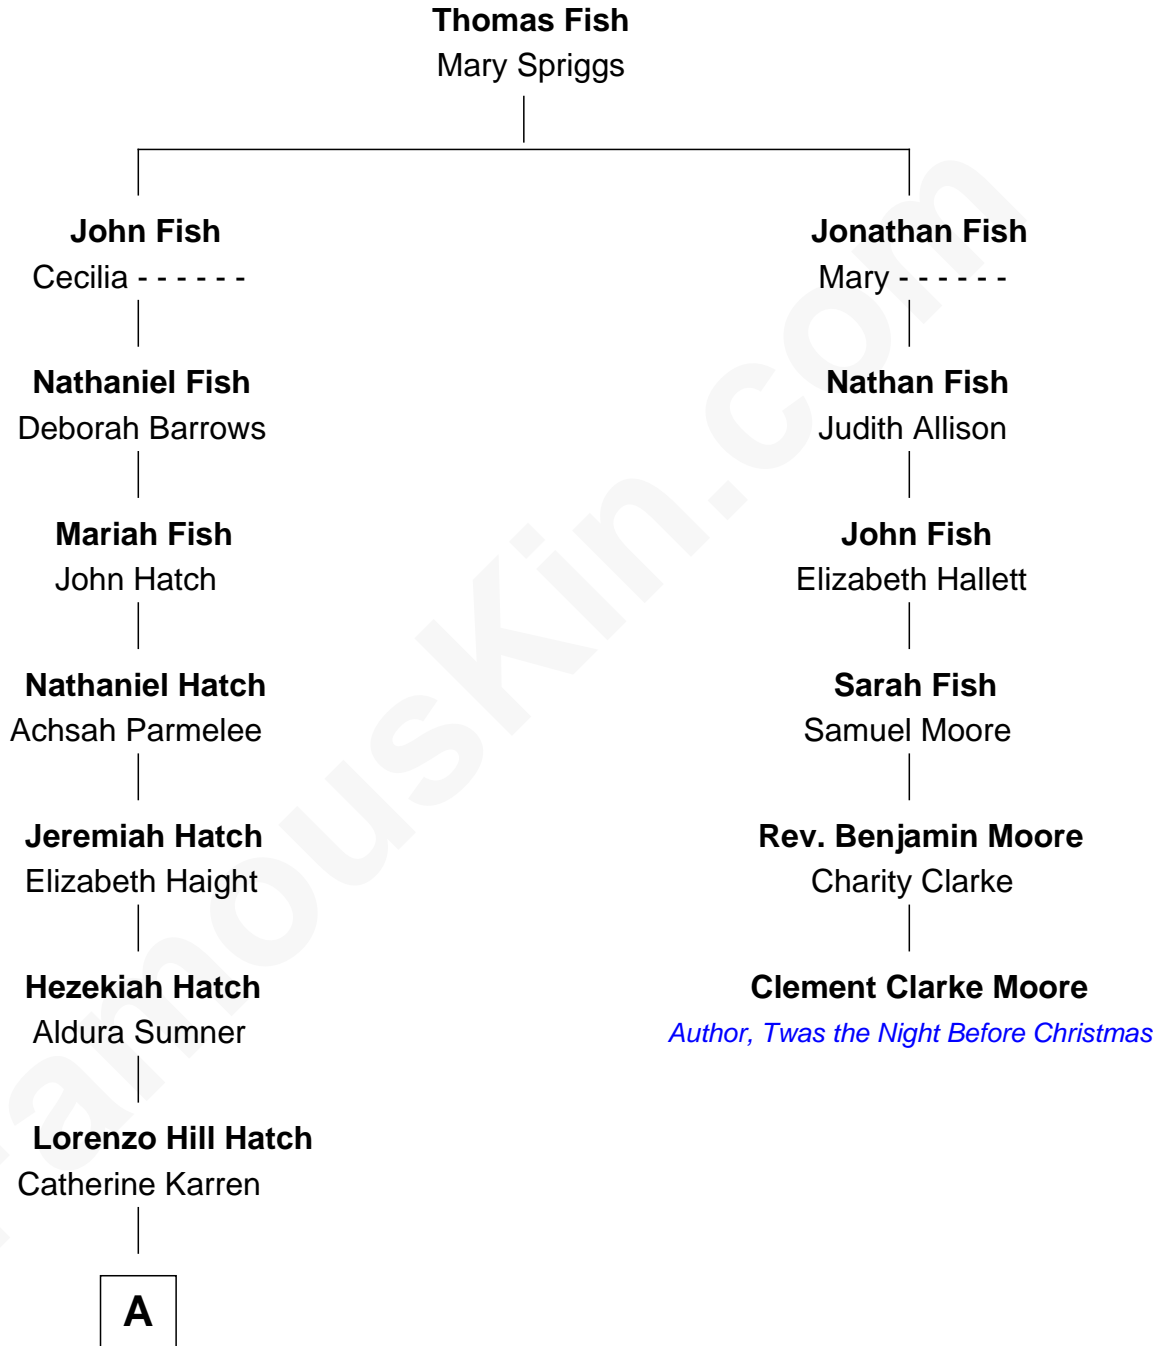

# FamousKin.com

## Relationship Chart of Elizabeth Smart

Founder of Elizabeth Smart Foundation

5th cousin 6 times removed of

**Clement Clarke Moore**

Author of "Twas the Night Before Christmas"

**A**

—  
**Catherine Alvenia Hatch**

Thomas Hayter Smart

—  
**Junius Hatch Smart**

Avon Rich

—  
**Dr. Charles Rich Smart**

Dorotha Jeanne Sharp

—  
**Edward Sharp Smart**

Lois Ann Francom

—  
**Elizabeth Smart**