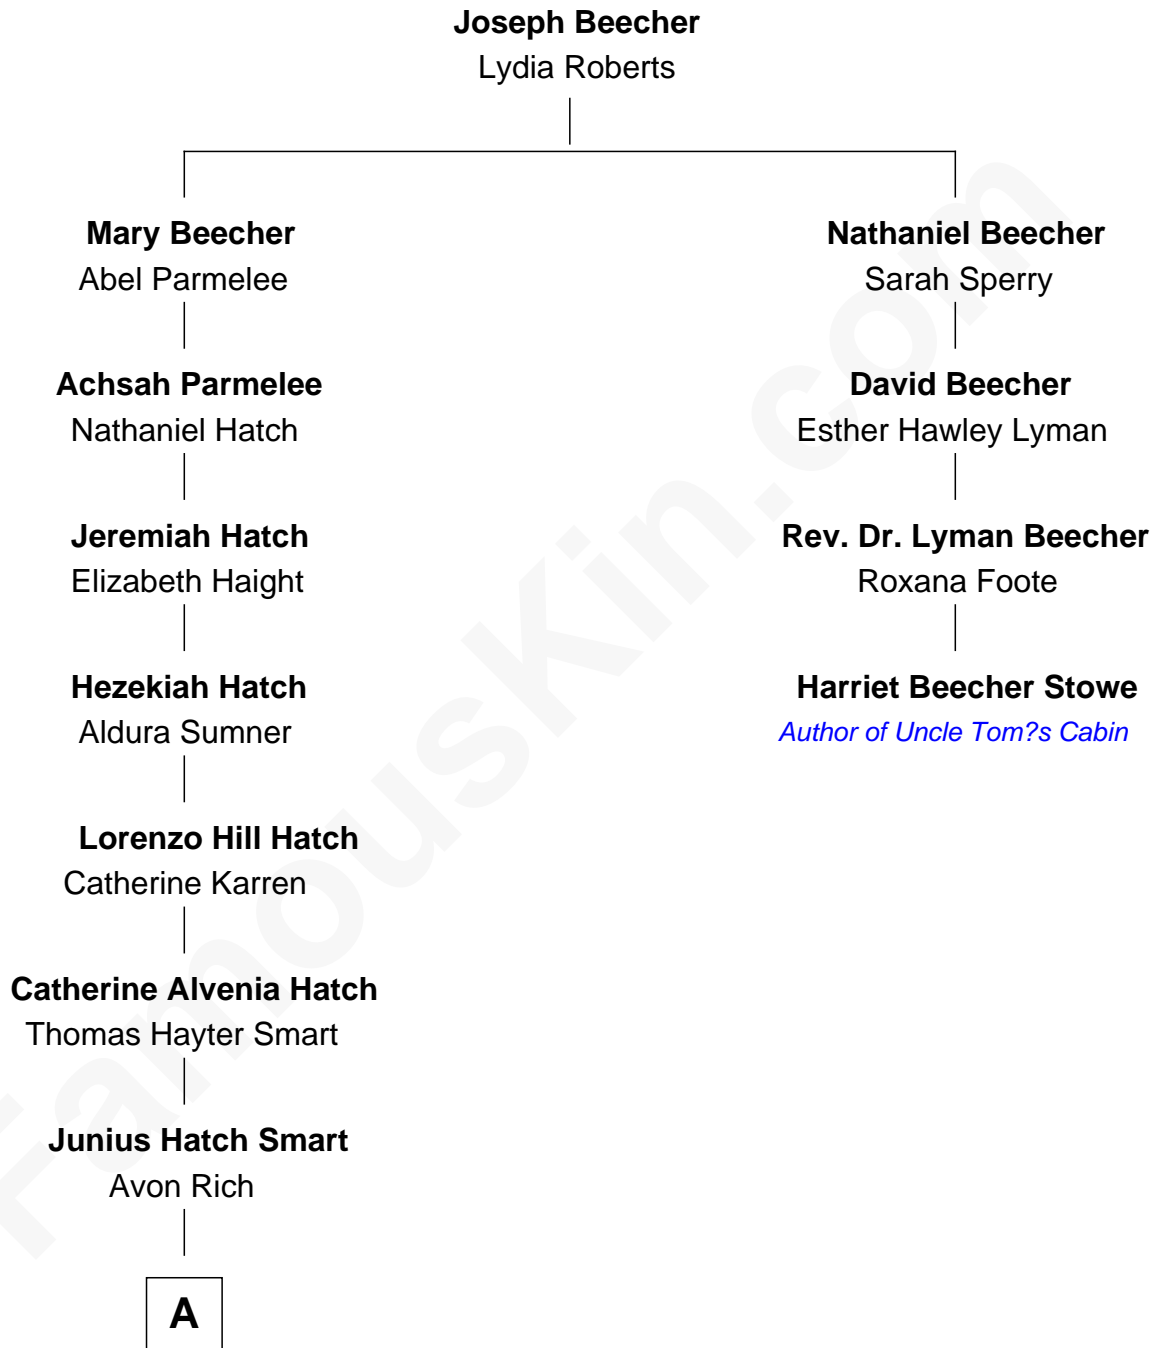

FamousKin.com

Relationship Chart of Elizabeth Smart

Founder of Elizabeth Smart Foundation

3rd cousin 6 times removed of

Harriet Beecher Stowe

Author of *Uncle Tom's Cabin*

A

Dr. Charles Rich Smart

Dorotha Jeanne Sharp

Edward Sharp Smart

Lois Ann Francom

Elizabeth Smart

Child Safety Activist

FamousKin.com