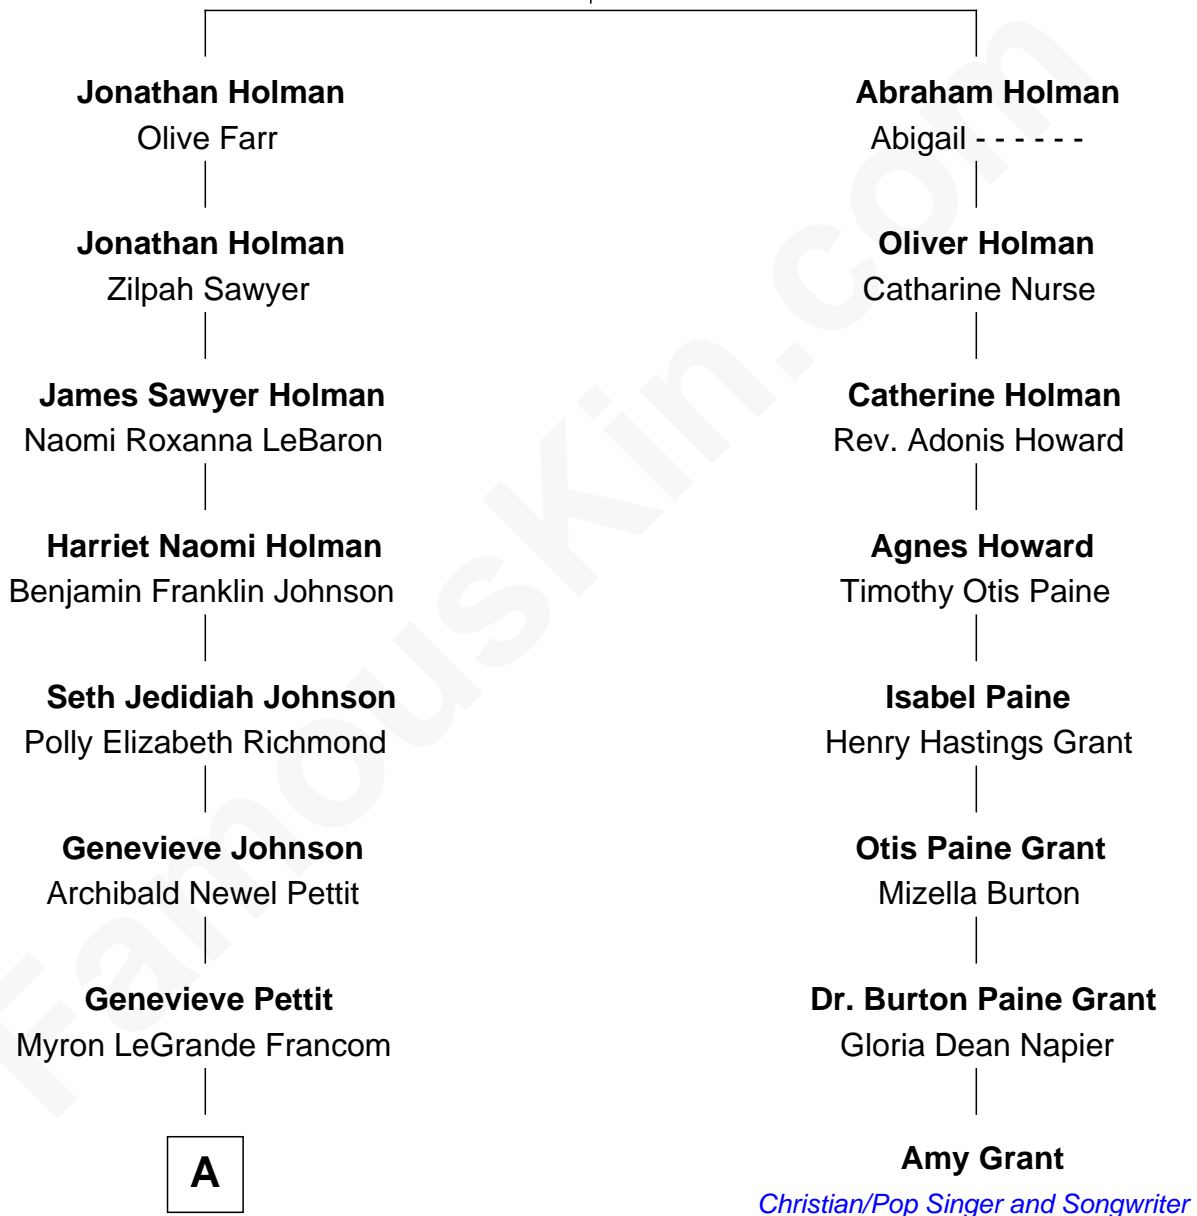

FamousKin.com

Relationship Chart of Elizabeth Smart

Founder of Elizabeth Smart Foundation

7th cousin 1 time removed of

Amy Grant

Christian/Pop Singer and Songwriter

Nathaniel Holman

Elizabeth Knight

A

Lois Ann Francom
Edward Sharp Smart

Elizabeth Smart
Child Safety Activist

FamousKin.com