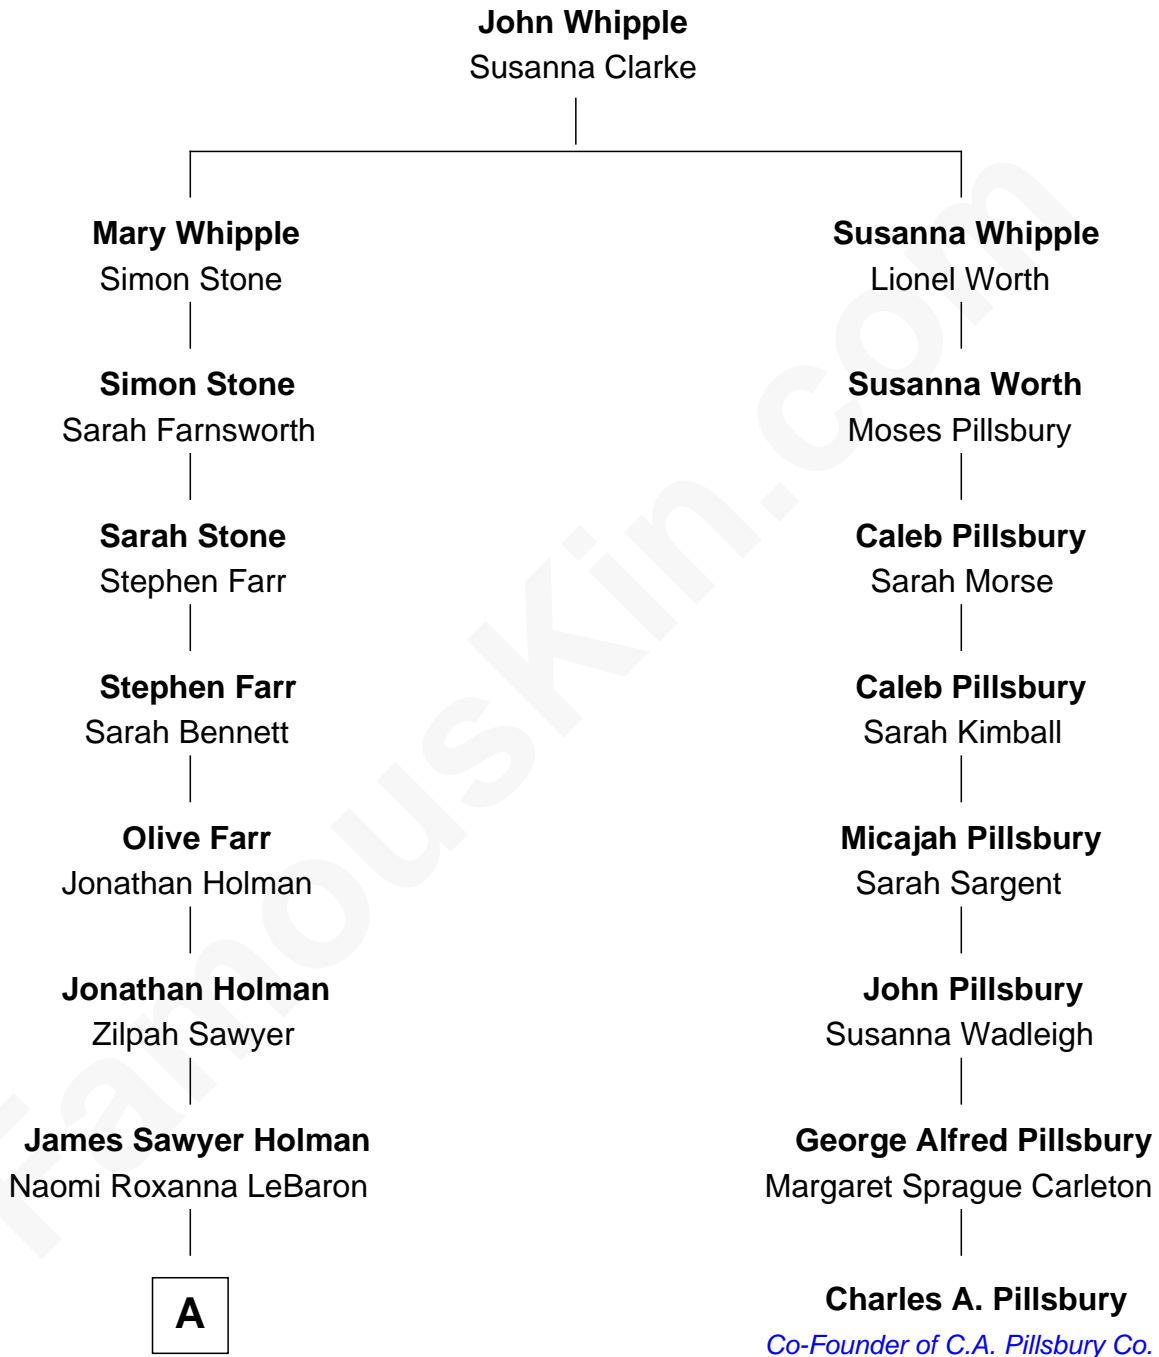

FamousKin.com

Relationship Chart of Elizabeth Smart

Founder of Elizabeth Smart Foundation

7th cousin 5 times removed of

Charles A. Pillsbury

Co-Founder of C.A. Pillsbury Co.

A

—
Harriet Naomi Holman
Benjamin Franklin Johnson

—
Seth Jedidiah Johnson
Polly Elizabeth Richmond

—
Genevieve Johnson
Archibald Newel Pettit

—
Genevieve Pettit
Myron LeGrande Francom

—
Lois Ann Francom
Edward Sharp Smart

—
Elizabeth Smart
Child Safety Activist