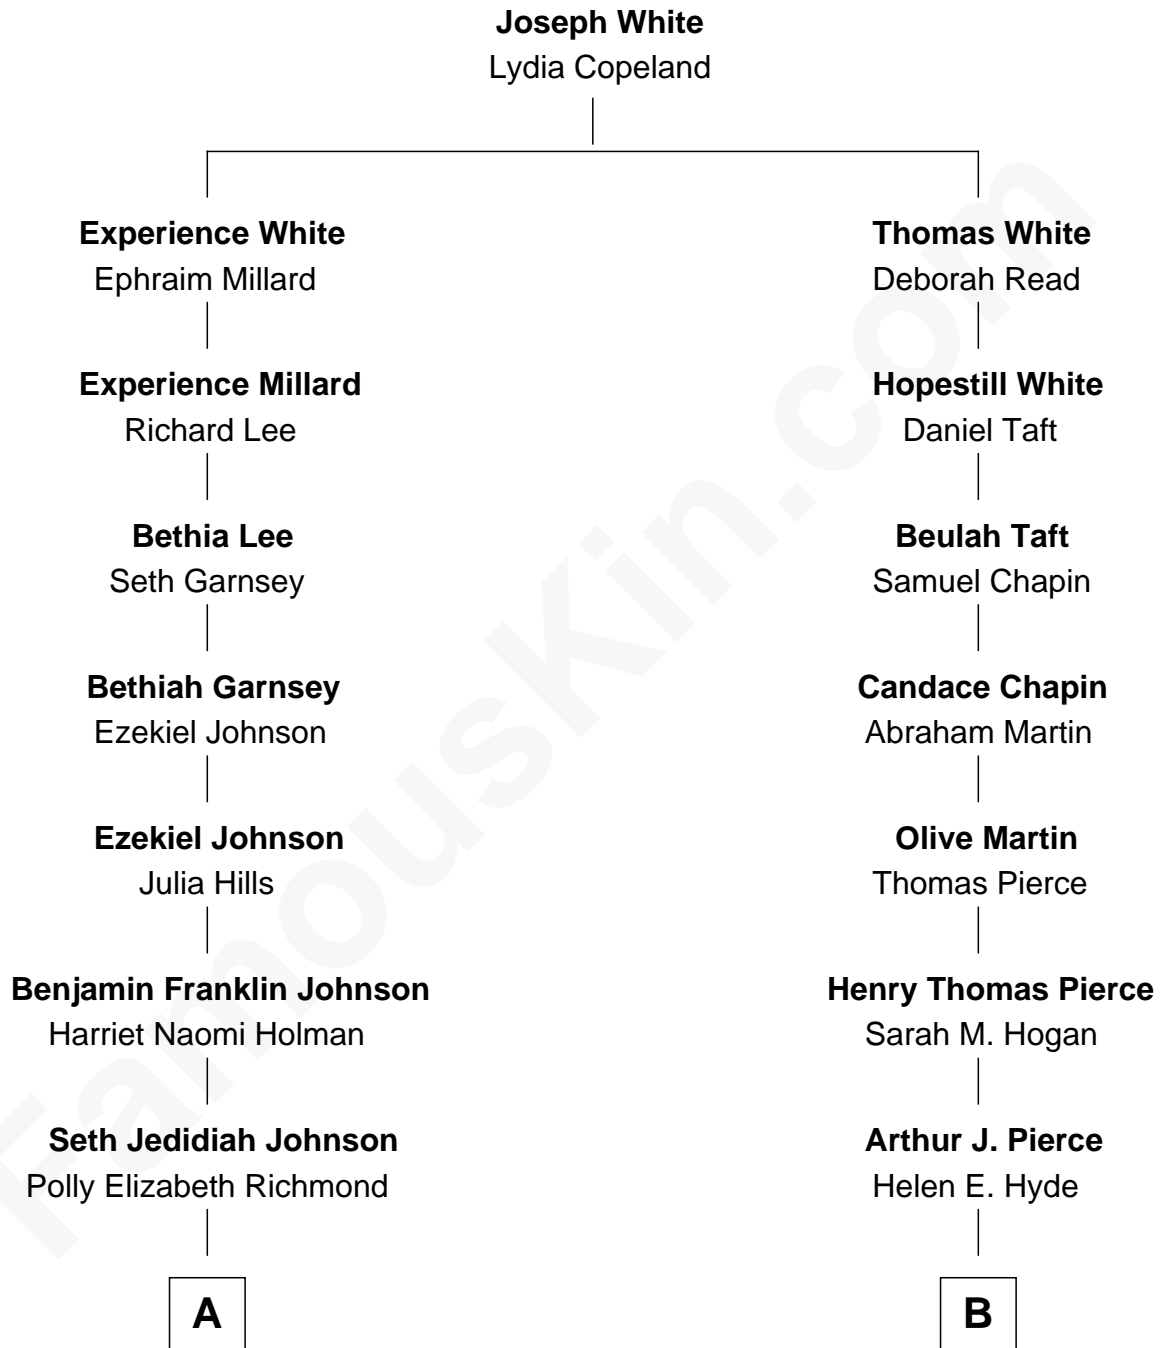

FamousKin.com

Relationship Chart of Elizabeth Smart

Founder of Elizabeth Smart Foundation

8th cousin 2 times removed of

David Hyde Pierce

Stage, TV, and Movie Actor

A

Genevieve Johnson
Archibald Newel Pettit