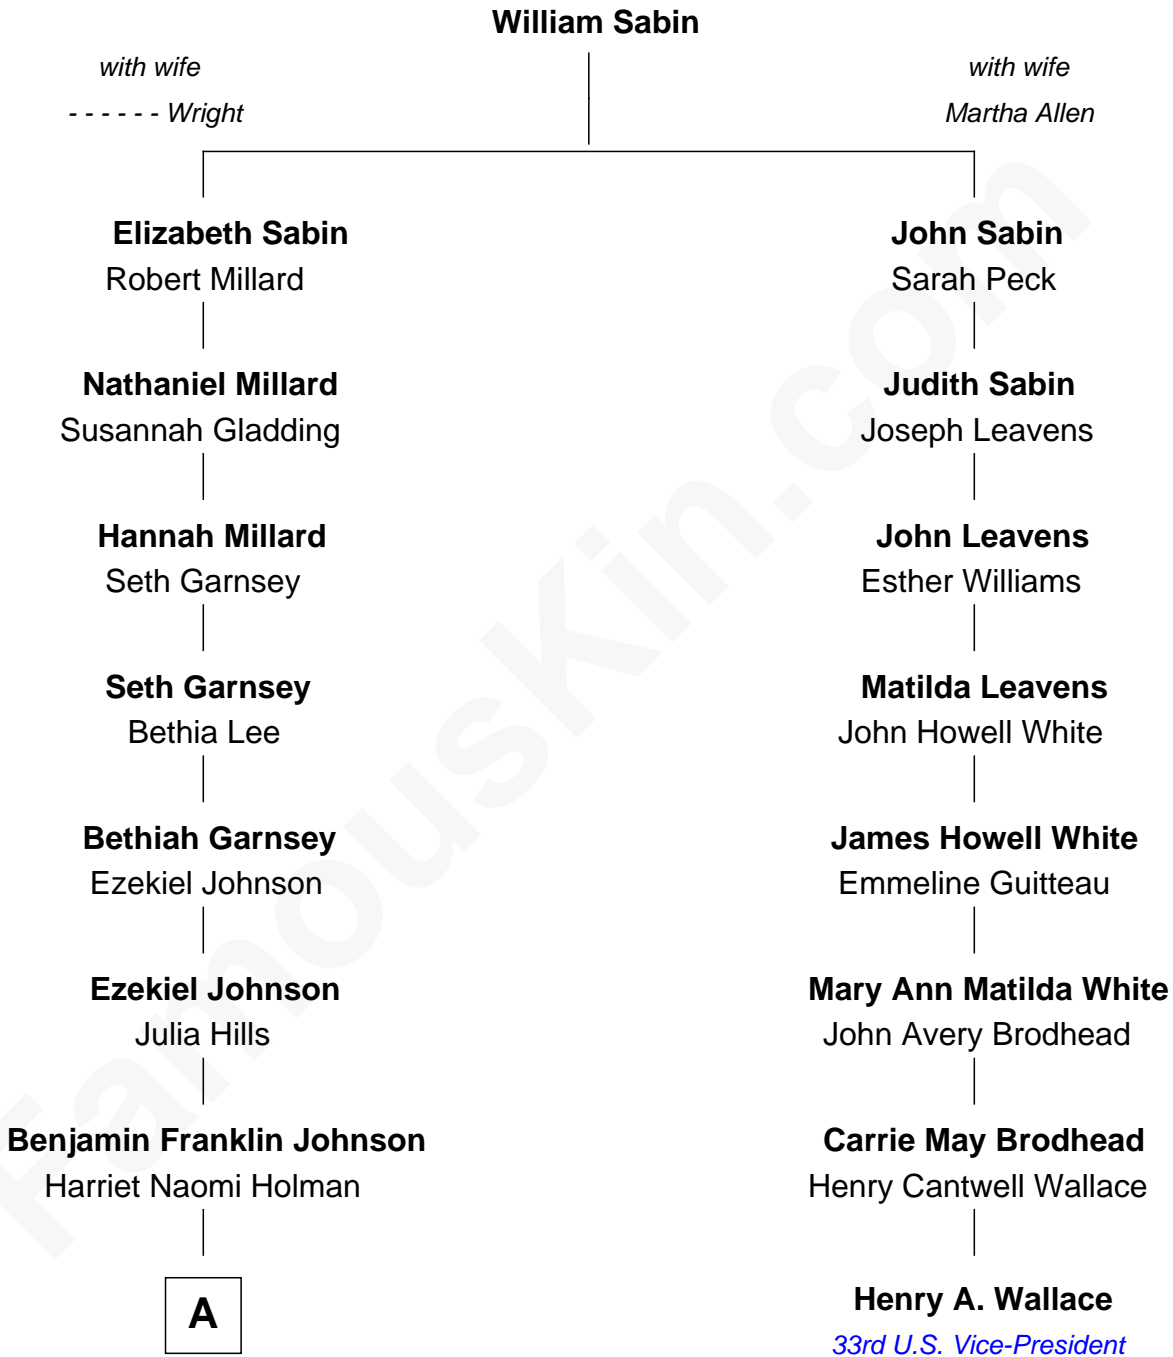

# FamousKin.com

## Relationship Chart of Elizabeth Smart

Founder of Elizabeth Smart Foundation

7th cousin 4 times removed of

**Henry A. Wallace**

33rd U.S. Vice-President

**A**

—  
**Seth Jedidiah Johnson**  
Polly Elizabeth Richmond