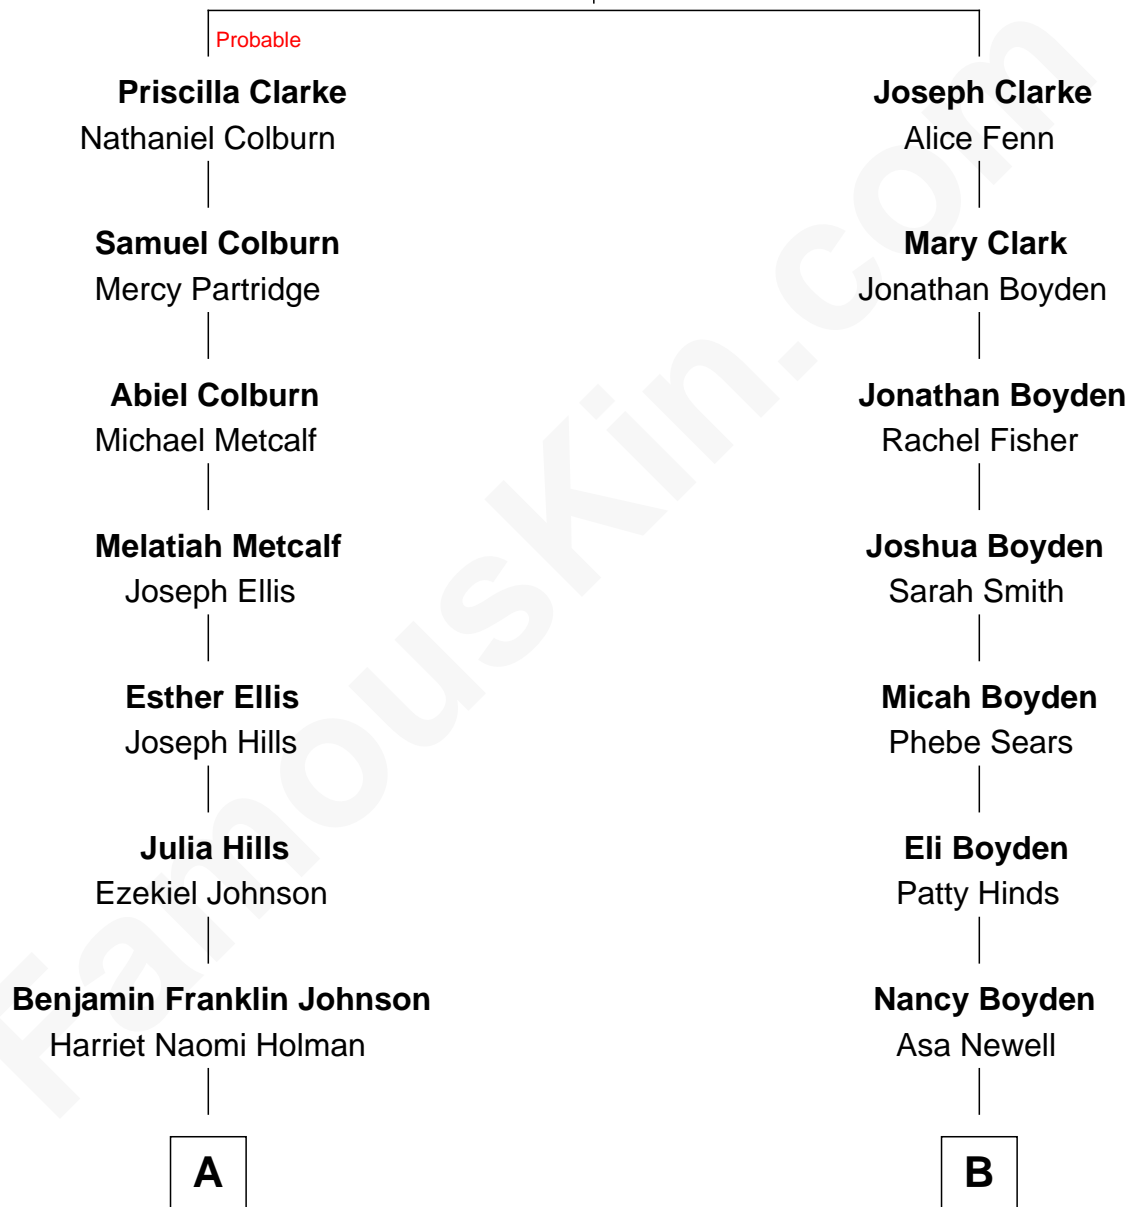

# FamousKin.com Relationship Chart of

**Elizabeth Smart**

*Founder of Elizabeth Smart Foundation*

11th cousin of

**Sarah Palin**

*9th Governor of Alaska*

**Thomas Clarke**

Mary Canne

**A**

**Seth Jedidiah Johnson**  
Polly Elizabeth Richmond

**Genevieve Johnson**  
Archibald Newel Pettit

**Genevieve Pettit**  
Myron LeGrande Francom

**Lois Ann Francom**  
Edward Sharp Smart

**Elizabeth Smart**  
*Child Safety Activist*

**B**

**Maria Nancy Newell**  
Thomas S. Ruddock

**May Belle Ruddock**  
Henry Charles Brandt

**Nellie Marie Brandt**  
Charles Francis Heath

**Charles Richard Heath**  
Sarah Sheeran

**Sarah Palin**  
*9th Governor of Alaska*