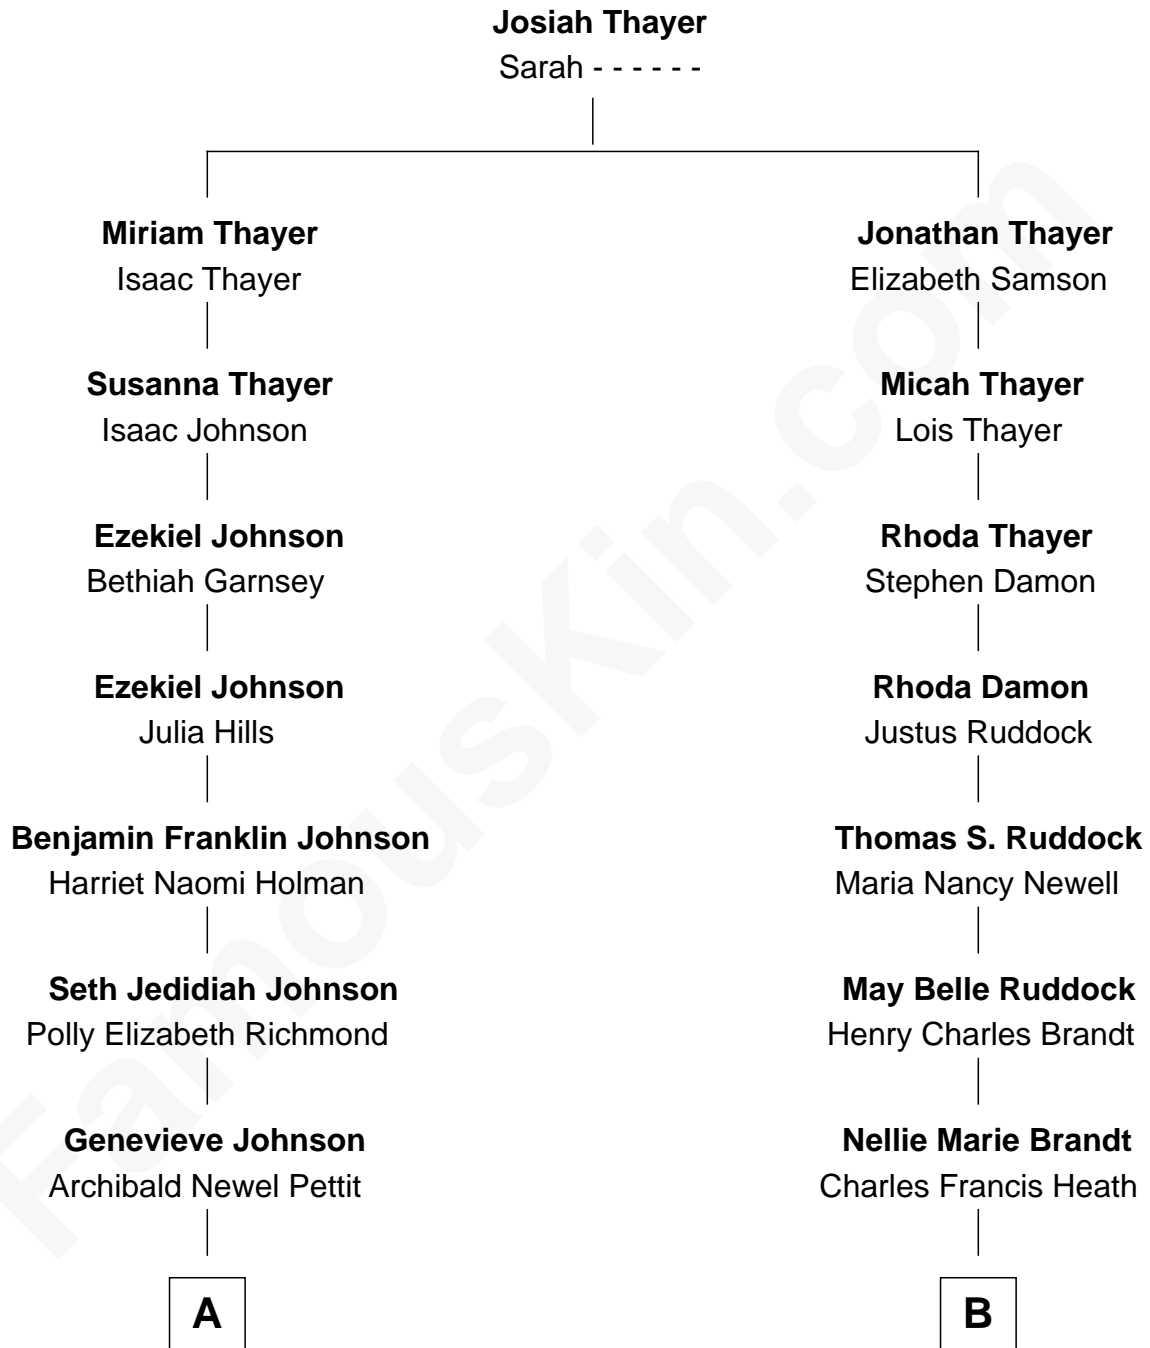

FamousKin.com

Relationship Chart of Elizabeth Smart

Founder of Elizabeth Smart Foundation

8th cousin 1 time removed of

Sarah Palin

9th Governor of Alaska

FamousKin.com