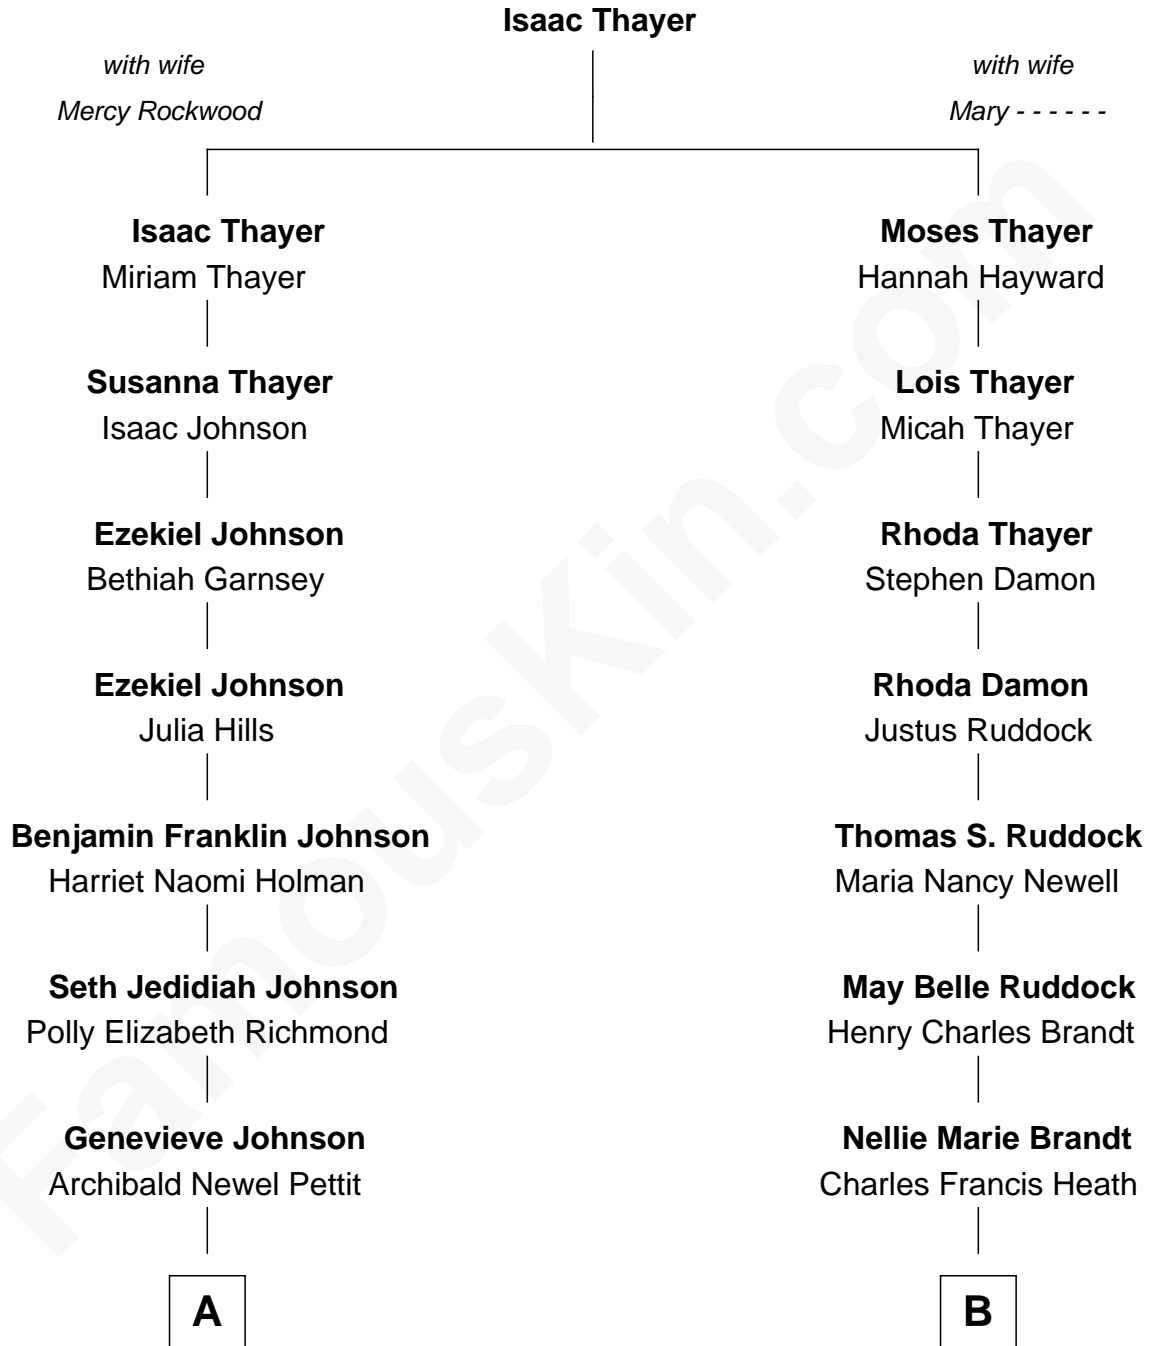

FamousKin.com

Relationship Chart of Elizabeth Smart

Founder of Elizabeth Smart Foundation

8th cousin 1 time removed of

Sarah Palin

9th Governor of Alaska

FamousKin.com