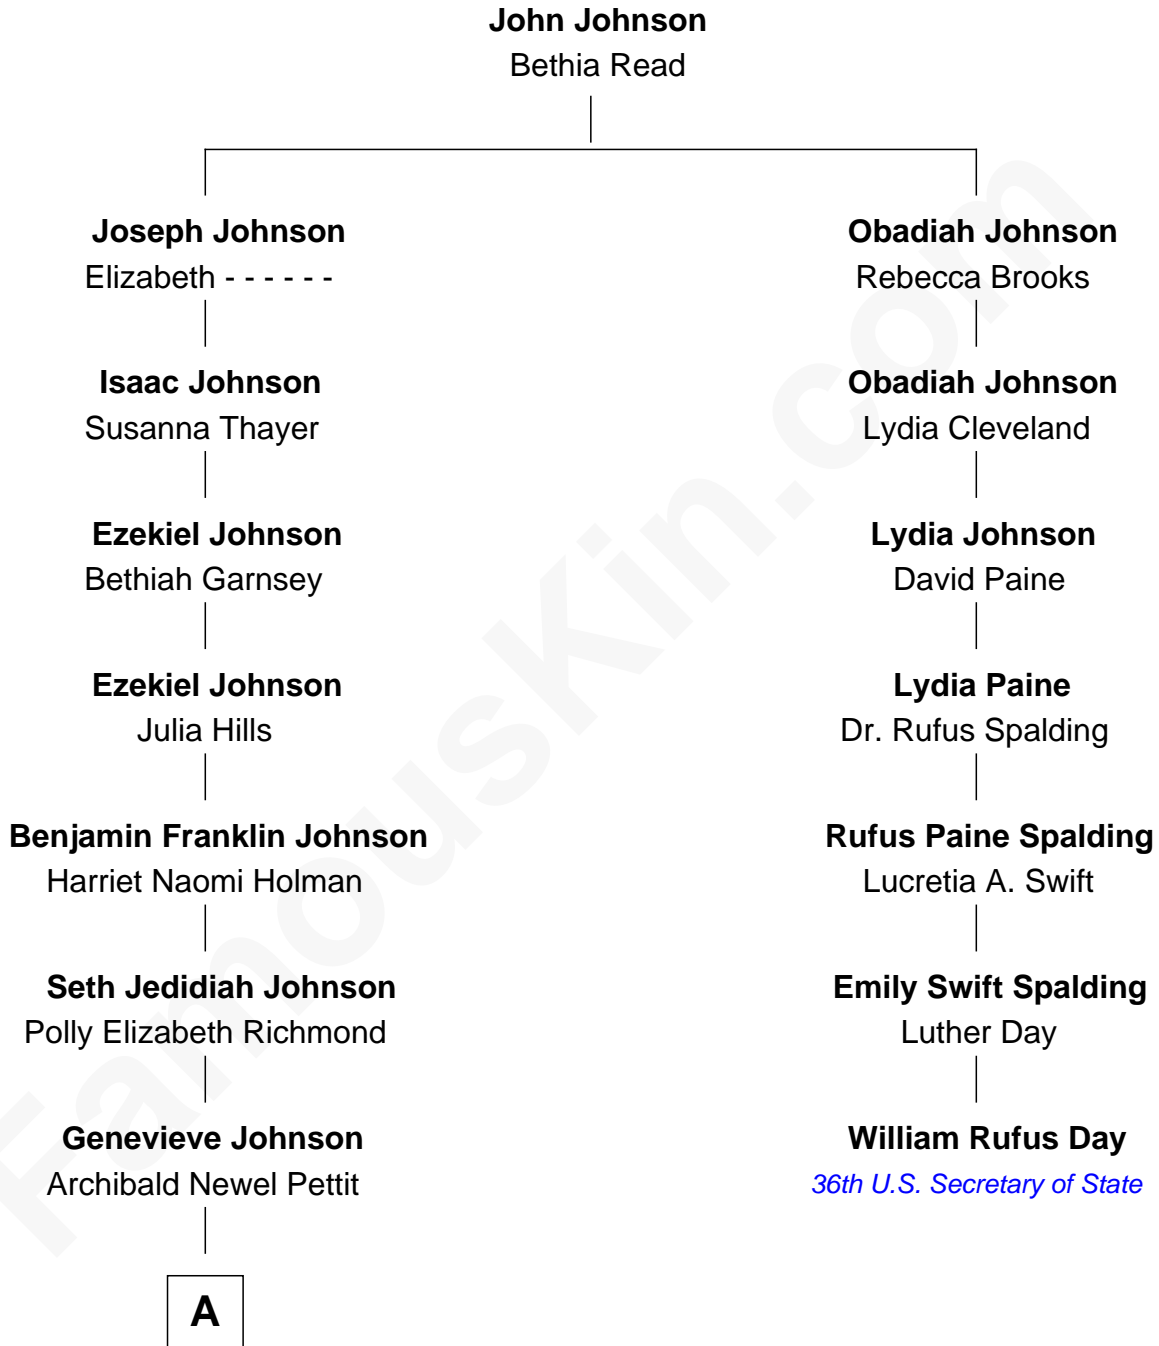

FamousKin.com

Relationship Chart of Elizabeth Smart

Founder of Elizabeth Smart Foundation

6th cousin 3 times removed of

William Rufus Day

36th U.S. Secretary of State

A

Genevieve Pettit
Myron LeGrande Francom

Lois Ann Francom
Edward Sharp Smart

Elizabeth Smart
Child Safety Activist

FamousKin.com