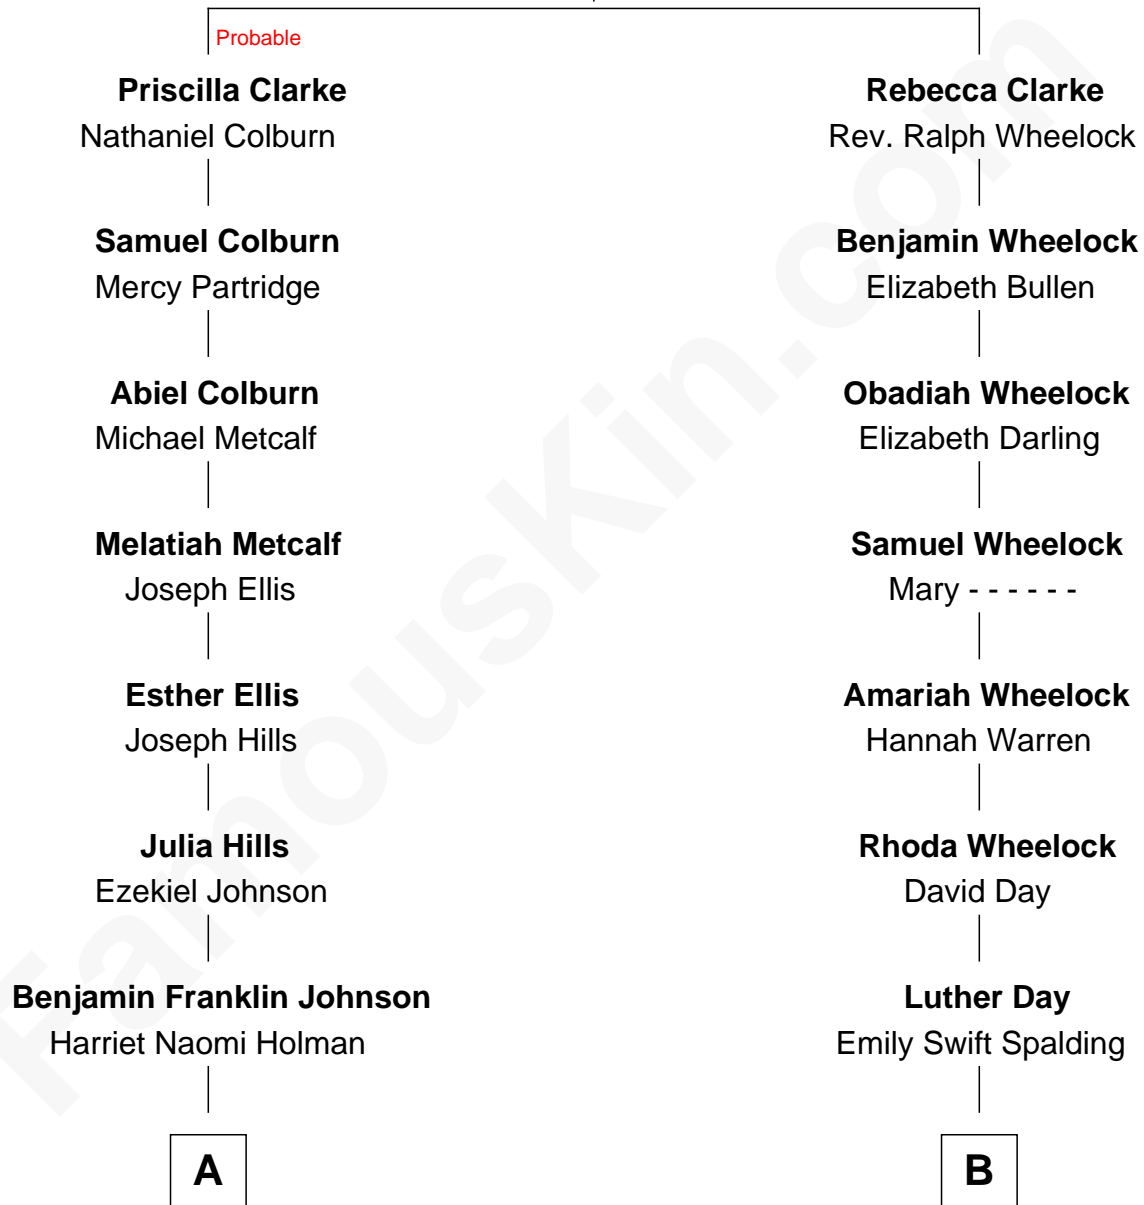

# FamousKin.com Relationship Chart of

**Elizabeth Smart**

*Founder of Elizabeth Smart Foundation*

11th cousin of

**Anna Gunn**

*TV and Movie Actress*

**Thomas Clarke**

Mary Canne

**A**

**Seth Jedidiah Johnson**  
Polly Elizabeth Richmond

**Genevieve Johnson**  
Archibald Newel Pettit

**Genevieve Pettit**  
Myron LeGrande Francom

**Lois Ann Francom**  
Edward Sharp Smart

**Elizabeth Smart**  
*Child Safety Activist*

**B**

**William Rufus Day**  
Mary Elizabeth Schaefer

**Luther N. Day**  
Ida McKinley Barber

**Ida McKinley Day**  
Clemens Earl Gunn

**Clemens Earl Gunn**  
Sharon Anna Kathryn Peters

**Anna Gunn**  
*TV and Movie Actress*